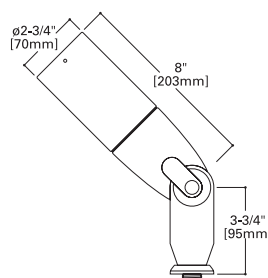

FEATURES

- 200° tilt, 360° rotation (patented pivot system)
- Connects directly to 120V
- Corrosion-proof composite construction
- Stainless steel & brass hardware
- Holds up to 3 optical accessories
- UL / cUL listed
- Three (3) year warranty

CORONADO 820

50W (max)
PAR20 Halogen
Line Voltage

FEATURES

- 200° tilt, 360° rotation (patented pivot system)
- Connects directly to 120V
- Die-cast & machined aluminum
- Stainless steel hardware
- S.P.S. Siphon Protection System
- Holds up to 3 optical accessories
- UL / cUL listed
- Three (3) year warranty