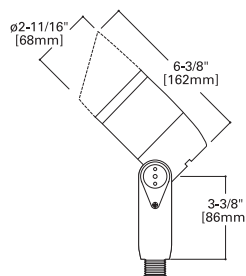

SANIBEL 301

50W (max)
MR16 Halogen
Line Voltage w/ integral 12V transformer

FEATURES

- 340° tilt, 360° rotation
- Integral 12V step-down transformer
- Machined & fabricated aluminum
- Stainless steel hardware
- S.P.S. Siphon Protection System
- Holds up to 3 optical accessories
- UL / cUL listed
- Three (3) year warranty

SAMPLE NUMBER: 355-50MR16-120-BK

MODEL	SOURCE	VOLTS	FINISH
355	Black composite with 1/2" NPS stem 50MR16 50W / MR16 / G8.5 <i>120V MR16 50W flood lamp included</i>	120	BK Black

CAMBRIA 355

50W (max)
MR16 Halogen
Line Voltage

FEATURES

- 200° tilt, 360° rotation (patented pivot system)
- Connects directly to 120V
- Corrosion-proof composite construction
- Stainless steel & brass hardware
- Holds up to 3 optical accessories
- UL / cUL listed
- Three (3) year warranty

CORONADO 820

50W (max)
PAR20 Halogen
Line Voltage

FEATURES

- 200° tilt, 360° rotation (patented pivot system)
- Connects directly to 120V
- Die-cast & machined aluminum
- Stainless steel hardware
- S.P.S. Siphon Protection System
- Holds up to 3 optical accessories
- UL / cUL listed
- Three (3) year warranty