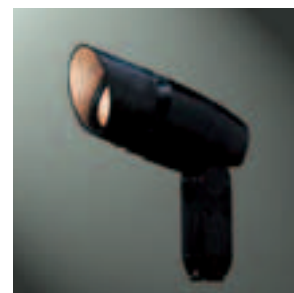

SANIBEL 301

50W (max)
MR16 Halogen
Line Voltage w/ integral 12V transformer

FEATURES

- 340° tilt, 360° rotation
- Integral 12V step-down transformer
- Machined & fabricated aluminum
- Stainless steel hardware
- S.P.S. Siphon Protection System
- Holds up to 3 optical accessories
- UL / cUL listed
- Three (3) year warranty

SAMPLE NUMBER: 355-50MR16-120-BK

MODEL	SOURCE	VOLTS	FINISH
355	Black composite with 1/2" NPS stem 50MR16 50W / MR16 / G8.5 <i>120V MR16 50W flood lamp included</i>	120	BK Black

CAMBRIA 355

50W (max)
MR16 Halogen
Line Voltage

FEATURES

- 200° tilt, 360° rotation (patented pivot system)
- Connects directly to 120V
- Corrosion-proof composite construction
- Stainless steel & brass hardware
- Holds up to 3 optical accessories
- UL / cUL listed
- Three (3) year warranty

CORONADO 820

50W (max)
PAR20 Halogen
Line Voltage

FEATURES

- 200° tilt, 360° rotation (patented pivot system)
- Connects directly to 120V
- Die-cast & machined aluminum
- Stainless steel hardware
- S.P.S. Siphon Protection System
- Holds up to 3 optical accessories
- UL / cUL listed
- Three (3) year warranty