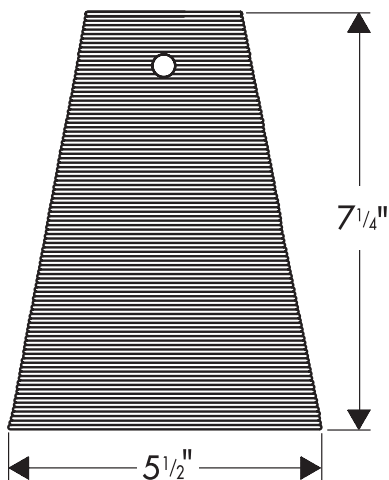

Product Features

- Frosted glass
- Uses 40 W bulb, E14 base

Available Finishes

Chrome

40856000

Brushed Nickel

40856820

The measurements shown are for reference only.