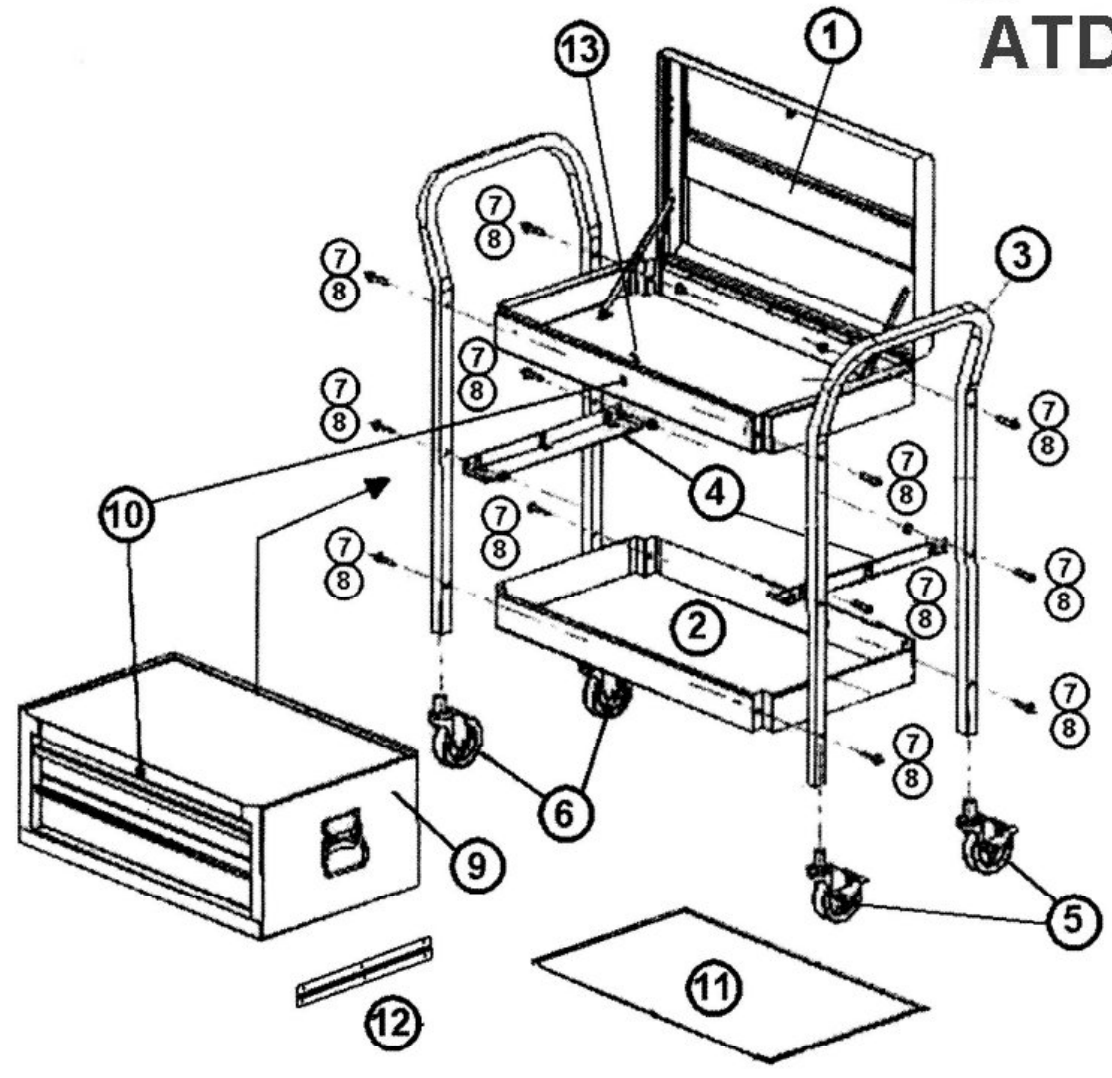

ATD-7033

ORDERING PART#	ITEM#	PART DESCRIPTION
PRT7033-01N	1	UPPER PANEL SET (PART# IDENTIFIES COLOR)
PRT7033-02N	2	BOTTOM PAN (PART# IDENTIFIES COLOR)
PRT7033-03N	3	TUBULAR FRAME
PRT7033-04N	4	FRAME (PART# IDENTIFIES COLOR)
PRT7033-05N	5	CASTERS W/BRAKE (EACH)
PRT7033-06N	6	CASTERS W/O BRAKE (EACH)
PRT7033-H	7	HARDWARE KIT (16 BOLTS & 16 NUTS)
	8	
PRT7033-09N	9	2 DRAWER UNIT (PART# IDENTIFIES COLOR)
PRT7033-10N	10	LOCK WITH KEY (SET OF TWO)
PRT7033-12N	12	DRAWER RAIL COMPLETE (SET OF TWO)
PRT7033-13N	13	LATCH FOR LOCK