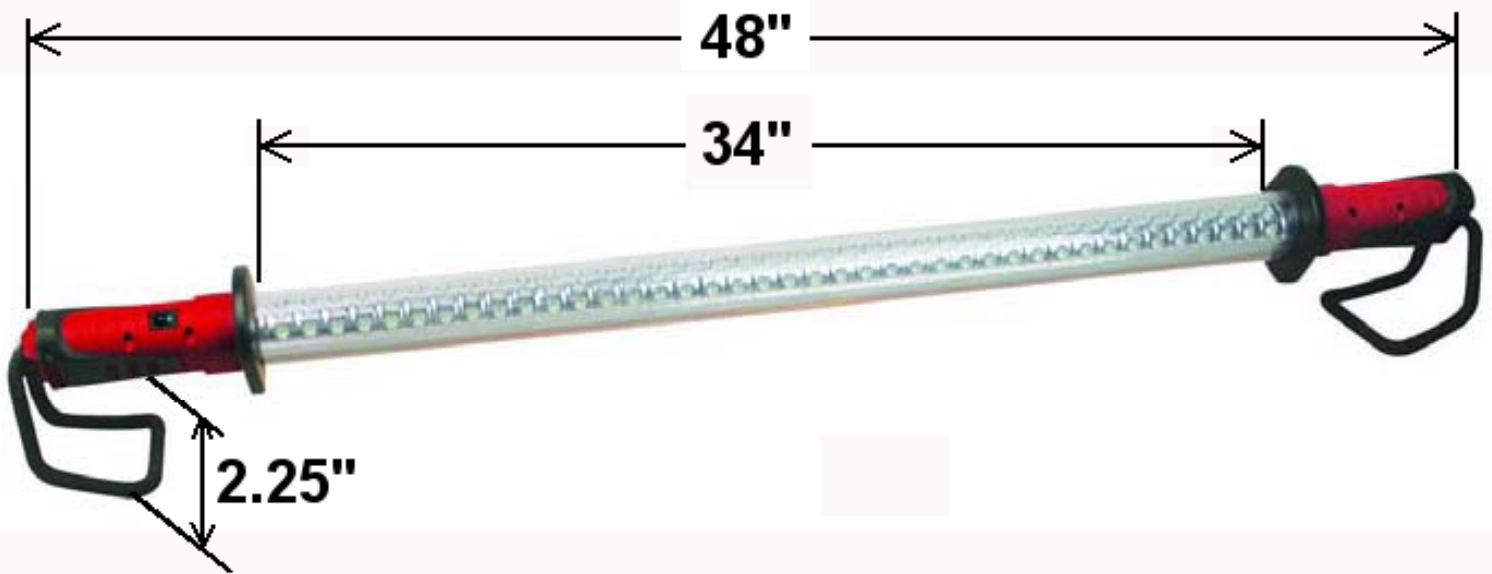

ATD-80050, ATD-80051 & ATD-80052
Dimensions

Telescoping & Ratcheting brackets extend from 47" to 75"