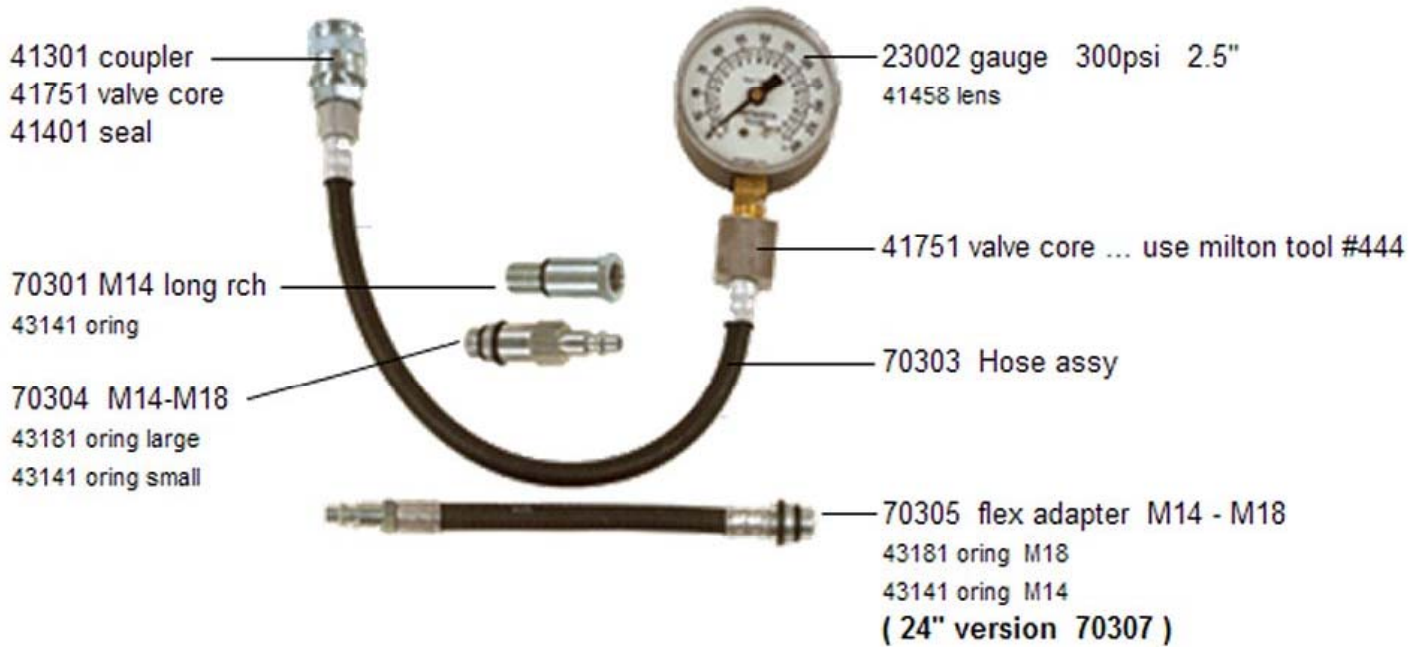

ATD-5659

- | | |
|-----------|-----------------------------------|
| 042-42003 | INSTRUCTION SHEET |
| 042-52001 | RED PLASTIC BOX |
| 042-56100 | 1-1/2x3 STAR PLAIN LABEL |
| 042-70301 | M14 LONG ADAPTER ASSY |
| 042-70304 | M14-M18 SHORT ADAPTER |
| 042-70305 | HOSE ASSEMBLY - Long Flex adapter |
| 042-70308 | GAUGE & HOSE ASSEMBLY |