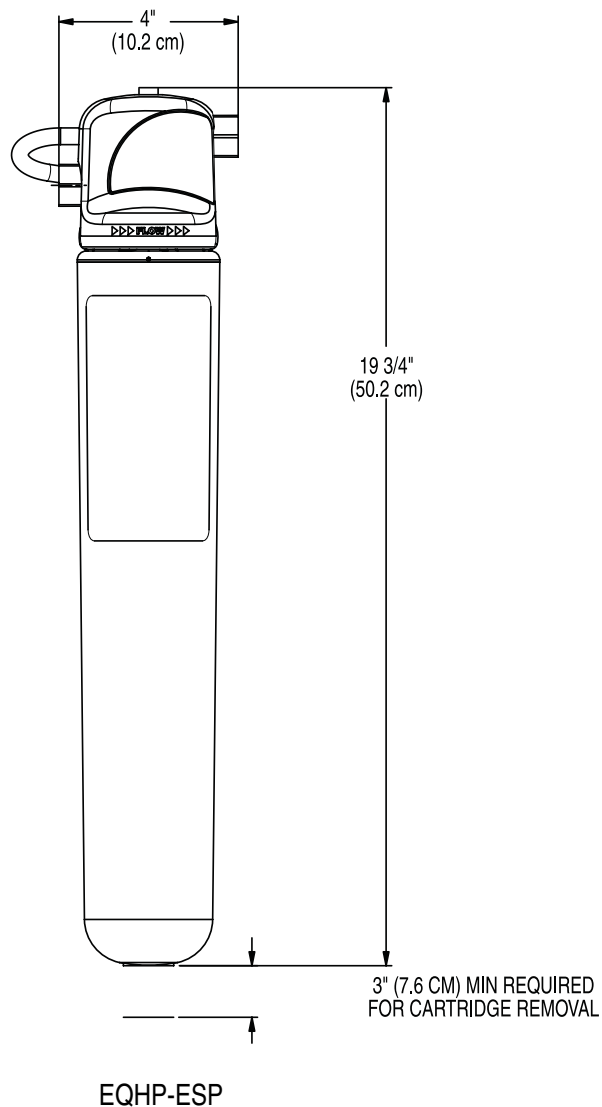

Replacement Cartridge

EQHP-ESPCRTG

Product No.: 39000.1008

Valve In-Head Assembly

EQHP-VHD

Product No.: 39000.1000

Gauge

Product No.: 39000.0100

Incoming Hardness		Gallon Throughput Before Changeout	Number of Cups (Cup size based on 2.2 oz)	Number of Cups (Cup size based on 8 oz.)
PPM (Parts Per Million)	GPG (Grains Per Gallon)			
40	2	1,902	110,662	30,432
60	4	1,268	73,775	20,288
100	6	760	44,218	12,160
140	8	543	31,593	8,688
160	9	475	27,636	7,600
180	11	422	24,553	6,752
200	12	380	22,109	6,080
240	14	317	18,444	5,072
280	16	271	15,767	4,336
320	19	237	13,789	3,791
360	21	211	12,276	3,376

Model	Agency Listing
EQHP-ESP	

Dimensions & Specifications

CANADA 

Model	Product #	Capacity	Service Flow Rate	Micron Rating
39000.0008	EQHP-ESP	422 gallons @ 10.5 GPG (grains per gallon) of hardness	.5 GPM	5 (nominal)

Note: Inlet and outlet plumbing connections are 3/8" FNPT.

Bunn-O-Matic Corporation of Canada - 280 Industrial Pkwy. S. Aurora, Ontario L4G 3T9 • 905-841-2866 • Fax 905-841-2775 • www.bunn.com

BUNN® practices continuous product research and improvement. We reserve the right to change specifications and product design without notice. Such revisions do not entitle the buyer to corresponding changes, improvements, additions or replacements for previously purchased equipment.