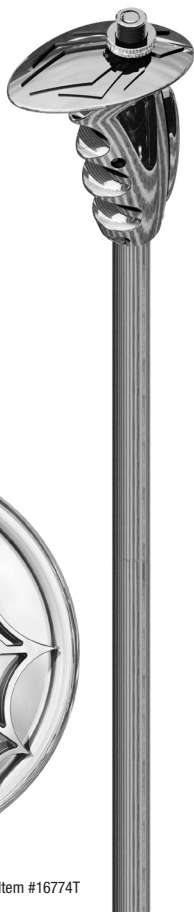

ULTIMATE

S U P P O R T™

THE STRENGTH OF INNOVATION

CUSTOM MIC STAND

SETTING THE STAGE
FOR LEAD SINGERS

Ergo one-handed clutch holds better
then any other one-handed stand.

"VENOM"
CUSTOM-5

Rev. 1 04.30.09 . Hang Tag Item #16774T

FEATURES OF CUSTOM-5

Extreme Style - Following in the tradition of Ultimate Support's 'Colorado Custom' mic stand, the Ultimate Support Custom Series Mic Stands feature detailed, themed base and matching clutches in a variety of interchangeable motifs to suit anyone's style. These are a must-have for any lead singer's arsenal and sure to become the centerpiece of any stage!

Visit www.ultimatesupport.com to download a detailed product manual, read full warranty details and to register your warranty.

SPECS OF CUSTOM-5

- Item #16774—chrome, **Venom**
- Weight approx. 8 lbs. (3.6 kg)
- Height 40" - 64" (1016 mm - 1626 mm)
- Base diameter 14" (356 mm)