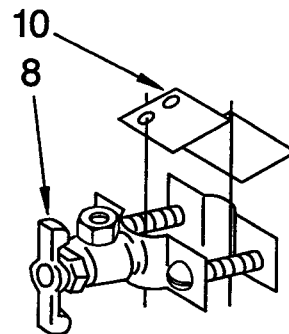

Following Parts Not Illustrated

4162361	Upper Tank (Includes Illus. 4 & 36)
---------	-------------------------------------

LITERATURE PARTS

LIT3184330	Use & Care Guide and Installation Instructions
LIT4176938	Repair Parts List

SPOUT UNIT PARTS

For Model: KHWG160YWH0

Illus. No.	Part No.	DESCRIPTION
1		Gooseneck Spout Assembly
	3184342	White
	3184341	Chrome
2	9701007	Tube (3/8" I.D.)
3	4159059	Compression Nut
4	4159058	Sleeve, Compression
5	4162185	Screen, Inlet
6	4159060	Union, Compression (1/4" Tube To 1/4" Tube) (includes Illus. 4 & 5)
8	4161200	Self-Drilling Valve
9	4161147	Clamp, Tube (3/8" Tubing)
10	4162589	Bracket, Mounting
11	3184329	Nut, Mounting