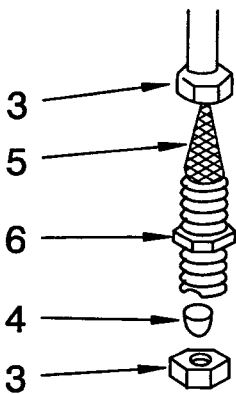

Following Parts Not Illustrated

4162361	Upper Tank (Includes Illus. 4 & 36)
---------	-------------------------------------

LITERATURE PARTS

LIT3184330	Use & Care Guide and Installation Instructions
LIT4176938	Repair Parts List

SPOUT UNIT PARTS

For Model: KHWG160YWH0

Illus. No.	Part No.	DESCRIPTION
1		Gooseneck Spout Assembly
	3184342	White
	3184341	Chrome
2	9701007	Tube (3/8" I.D.)
3	4159059	Compression Nut
4	4159058	Sleeve, Compression
5	4162185	Screen, Inlet
6	4159060	Union, Compression (1/4" Tube To 1/4" Tube) (includes Illus. 4 & 5)
8	4161200	Self-Drilling Valve
9	4161147	Clamp, Tube (3/8" Tubing)
10	4162589	Bracket, Mounting
11	3184329	Nut, Mounting

FOR ORDERING INFORMATION REFER TO PARTS PRICE LIST

1		Gooseneck Spout Assembly
	3184342	White
	3184341	Chrome
2	9701007	Tube (3/8" I.D.)
3	4159059	Compression Nut
4	4159058	Sleeve, Compression
5	4162185	Screen, Inlet
6	4159060	Union, Compression (1/4" Tube To 1/4" Tube) (includes Illus. 4
& 5)		
8	4161200	Self-Drilling Valve
9	4161147	Clamp, Tube (3/8" Tubing)
10	4162589	Bracket, Mounting
11	3184329	Nut, Mounting