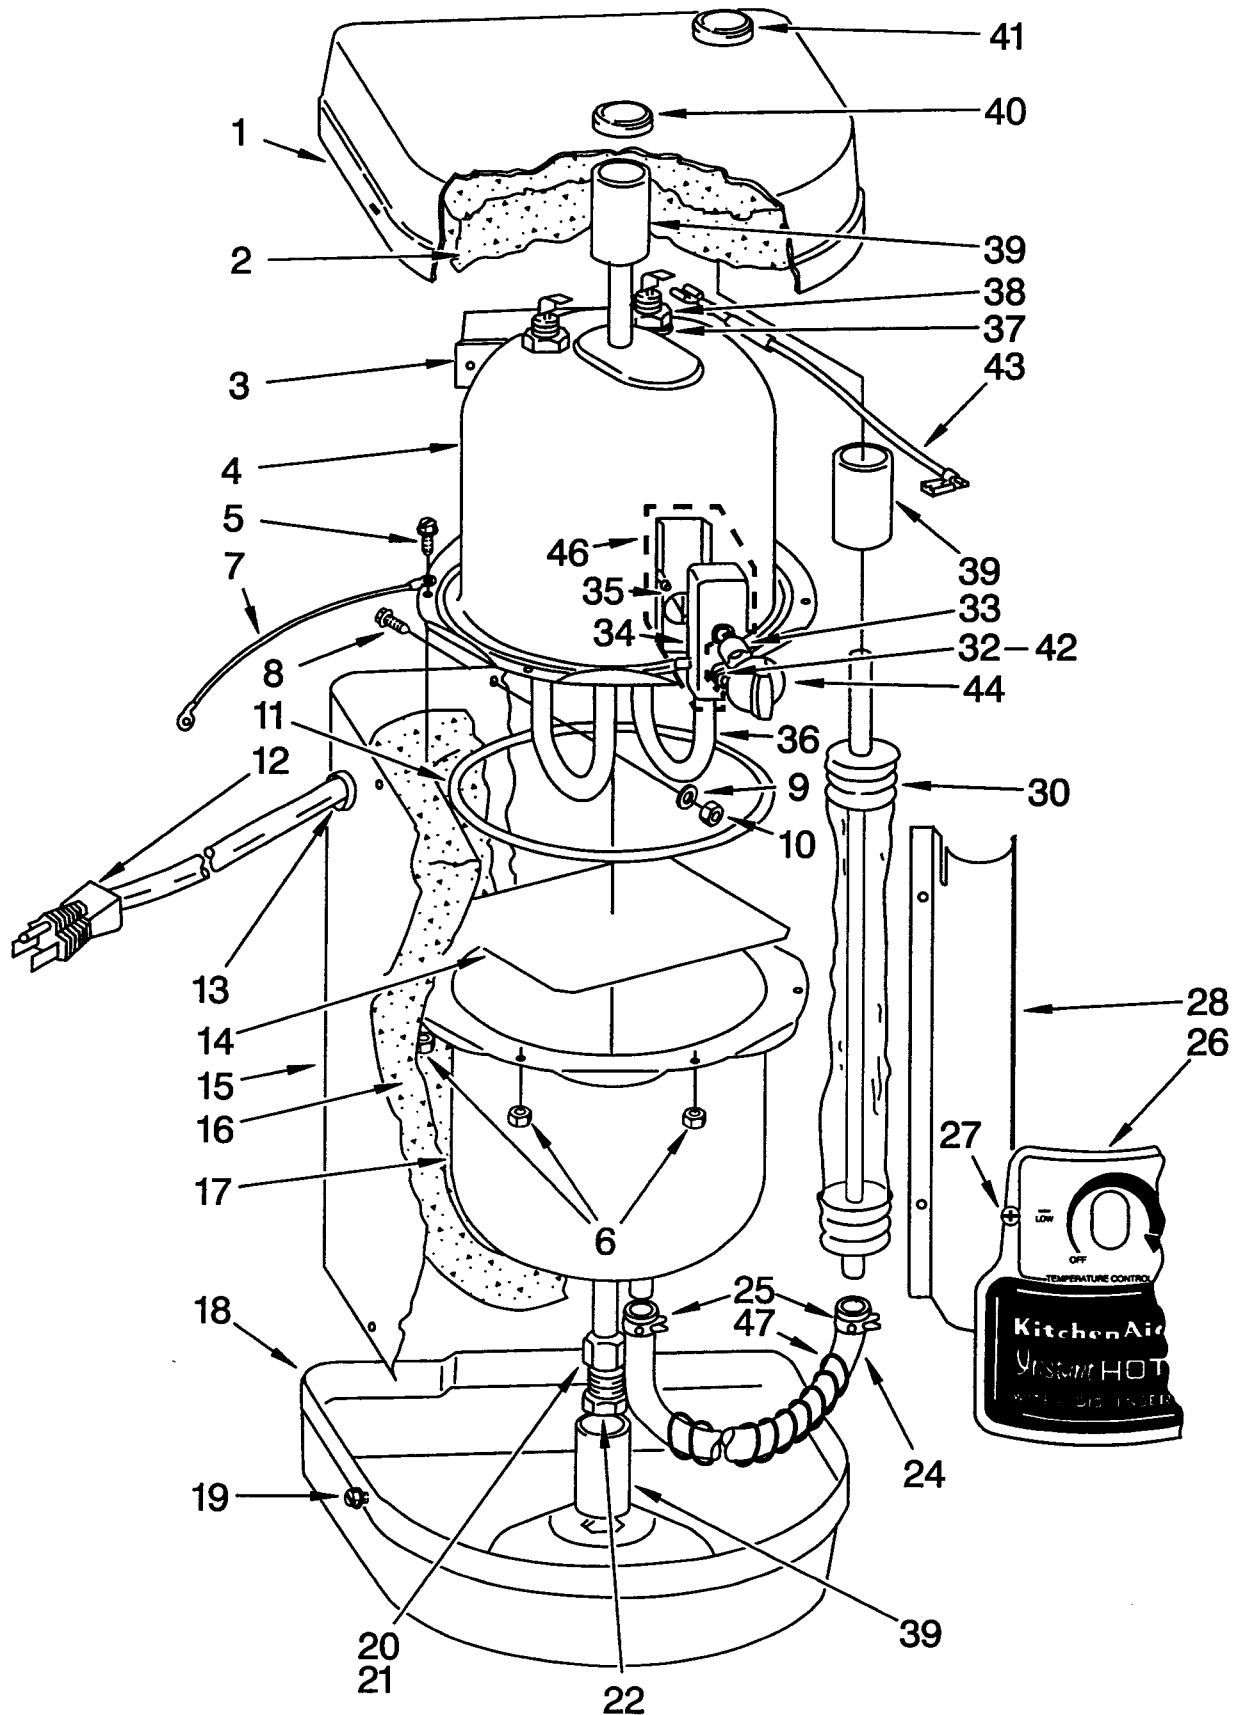

PARTS LIST

for

KitchenAid®

HOT WATER DISPENSER GOOSENECK SPOUT

MODEL

KHWG160YWH0

▲WH - White
CR - Chrome

FOR CUSTOMER SATISFACTION ALWAYS USE
FACTORY SPECIFICATION PARTS

DISPENSER UNIT PARTS

For Model: KHWG160YWH0

FOR ORDERING INFORMATION REFER TO PARTS PRICE LIST

1	4176124	Cap, Top
2	4162376	Upper Insulation
3	4162589	Bracket, Mounting
4	4162372	Upper Tank & Tube
5	4159230	Machine Screw, (6) 8-32 X 3/8" Phil. Pan Head
6	4159072	Machine Nut (8-32 Hex)
7	4162386	Ground Wire
8	4159286	Machine Screw, 8-32 X 1/2" Phil. Truss Hd.
9	4159493	Lock Washer #8 Ext. Shakeproof
10	4159072	Machine Nut #8-32 Hex
11	4159824	"O" Ring
12	4162195	Cord & Plug
13	4159032	Strain Relief
14	4176126	Deflector
15	4176123	Shell Cover
16	4162374	Insulation Tank
17	4162370	Lower Tank
18	4176125	Cap, Bottom
19	4169569	Screw & L.W. Assy. #8 X 3/8 Phil. Truss Head
20	4159056	Nut, Tube Fitting (3/8")
21	4159055	Sleeve, Tube Fitting (3/8")
22	4162591	Plug, Drain
24	4162381	Hose, Clear
25	4161148	Clamp, Tube (9/16" Tube)
26	4162681	Cover, Front
27	4159430	Screw, Self Tap
28	4162590	Cover, Aspirator
30	4162380	Displacer
32	4159072	Machine Nut #8-32 Hex
33	4162379	Bushing, Thermostat
34	3183056	Thermostat
35	4162378	Cover, Dust (Thermostat)
36	4162387	Heater Element (Includes Illus. 38)
37	4159825	"O" Ring (2)
38	4160076	Nut, (2) Heater Element
39	4162375	Spacer (3)
40	4161909	Bushing, Water Outlet Tube
41	4161910	Bushing, Water Inlet Tube
42	4159493	Lock Washer #8 Ext. Shakeproof
43	4162641	Thermal Fuse
44	3183057	Knob, Thermostat
46	3183055	Thermostat & Dust Cover (Includes Illus. #34 & 35)
47	4176042	Spring, Hose (Anti-Kink)