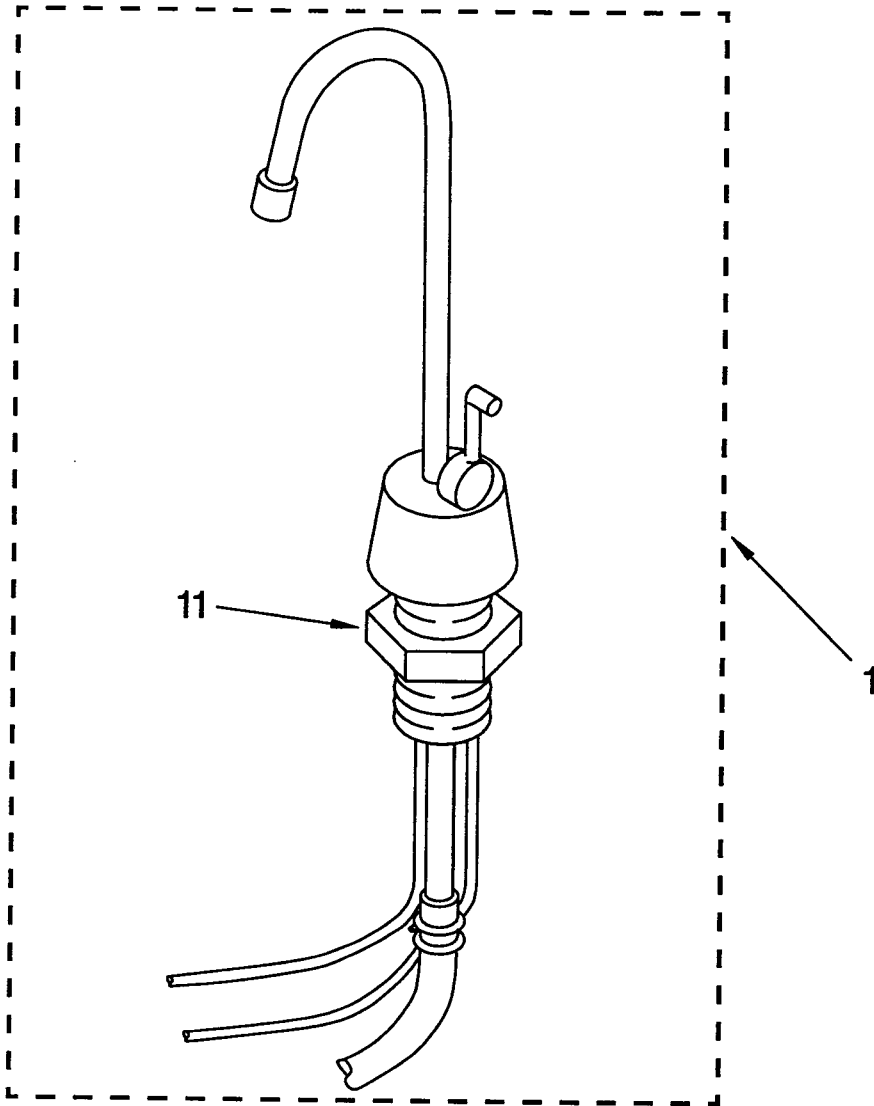

DISPENSER UNIT PARTS

For Model: KHWG160YWH0

FOR ORDERING INFORMATION REFER TO PARTS PRICE LIST

1	4176124	Cap, Top
2	4162376	Upper Insulation
3	4162589	Bracket, Mounting
4	4162372	Upper Tank & Tube
5	4159230	Machine Screw, (6) 8-32 X 3/8" Phil. Pan Head
6	4159072	Machine Nut (8-32 Hex)
7	4162386	Ground Wire
8	4159286	Machine Screw, 8-32 X 1/2" Phil. Truss Hd.
9	4159493	Lock Washer #8 Ext. Shakeproof
10	4159072	Machine Nut #8-32 Hex
11	4159824	"O" Ring
12	4162195	Cord & Plug
13	4159032	Strain Relief
14	4176126	Deflector
15	4176123	Shell Cover
16	4162374	Insulation Tank
17	4162370	Lower Tank
18	4176125	Cap, Bottom
19	4169569	Screw & L.W. Assy. #8 X 3/8 Phil. Truss Head
20	4159056	Nut, Tube Fitting (3/8")
21	4159055	Sleeve, Tube Fitting (3/8")
22	4162591	Plug, Drain
24	4162381	Hose, Clear
25	4161148	Clamp, Tube (9/16" Tube)
26	4162681	Cover, Front
27	4159430	Screw, Self Tap
28	4162590	Cover, Aspirator
30	4162380	Displacer
32	4159072	Machine Nut #8-32 Hex
33	4162379	Bushing, Thermostat
34	3183056	Thermostat
35	4162378	Cover, Dust (Thermostat)
36	4162387	Heater Element (Includes Illus. 38)
37	4159825	"O" Ring (2)
38	4160076	Nut, (2) Heater Element
39	4162375	Spacer (3)
40	4161909	Bushing, Water Outlet Tube
41	4161910	Bushing, Water Inlet Tube
42	4159493	Lock Washer #8 Ext. Shakeproof
43	4162641	Thermal Fuse
44	3183057	Knob, Thermostat
46	3183055	Thermostat & Dust Cover (Includes Illus. #34 & 35)
47	4176042	Spring, Hose (Anti-Kink)

SPOUT UNIT PARTS

For Model: KHWG160YWH0

Illus. No.	Part No.	DESCRIPTION
1		Gooseneck Spout Assembly
	3184342	White
	3184341	Chrome
2	9701007	Tube (3/8" I.D.)
3	4159059	Compression Nut
4	4159058	Sleeve, Compression
5	4162185	Screen, Inlet
6	4159060	Union, Compression (1/4" Tube To 1/4" Tube) (includes Illus. 4 & 5)
8	4161200	Self-Drilling Valve
9	4161147	Clamp, Tube (3/8" Tubing)
10	4162589	Bracket, Mounting
11	3184329	Nut, Mounting