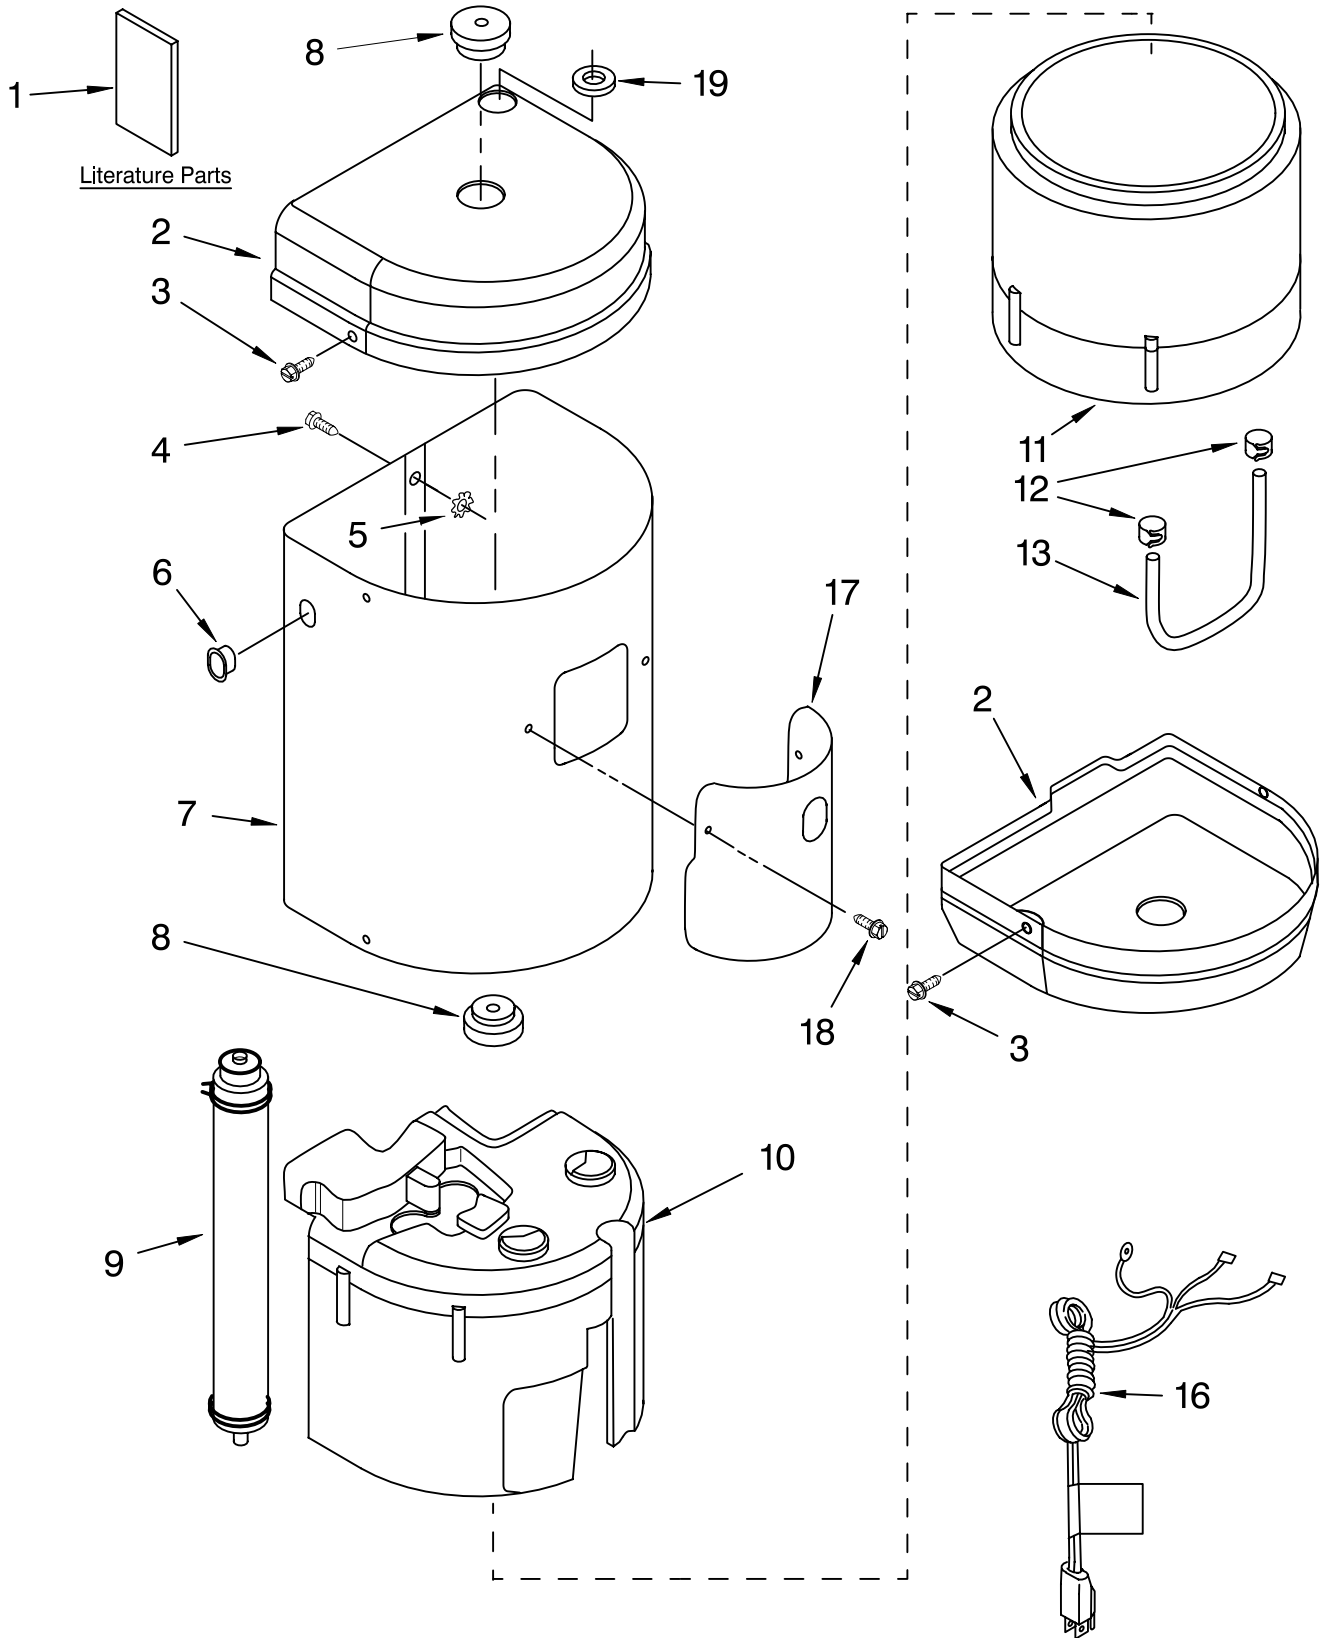

OUTER COVER & INSULATION PARTS

For Models: KHWG160PCR1, KHWG160PSS1
(Chrome) (Stainless Steel)

FOR ORDERING INFORMATION REFER TO PARTS PRICE LIST

OUTER COVER & INSULATION PARTS

For Models: KHVG160PCR1, KHVG160PSS1
(Chrome) (Stainless Steel)

Illus.	Part	
No.	No.	DESCRIPTION
1	8578898	Literature Parts Instructions, Installation & Use & Care Guide
2	3192031	End Cap
3	4169569	Screw, Drive
4	3192294	Screw, Machine
5	4159493	Lockwasher
6	3191431	Strain Relief, Power Cord
7	3193265	Shell
8	8534011	Bushing, Molded
9	3192006	Displacer
10	3192011	Insulation, Top
11	3192012	Insulation, Bottom
12	3400975	Clamp, Hose
13	8541031	Hose, Clear
16	3192352	Cord, Power
17	3192317	Front Cover
18	311932	Screw, 6-32 X .250
19	3192013	Grommet

FOR ORDERING INFORMATION REFER TO PARTS PRICE LIST