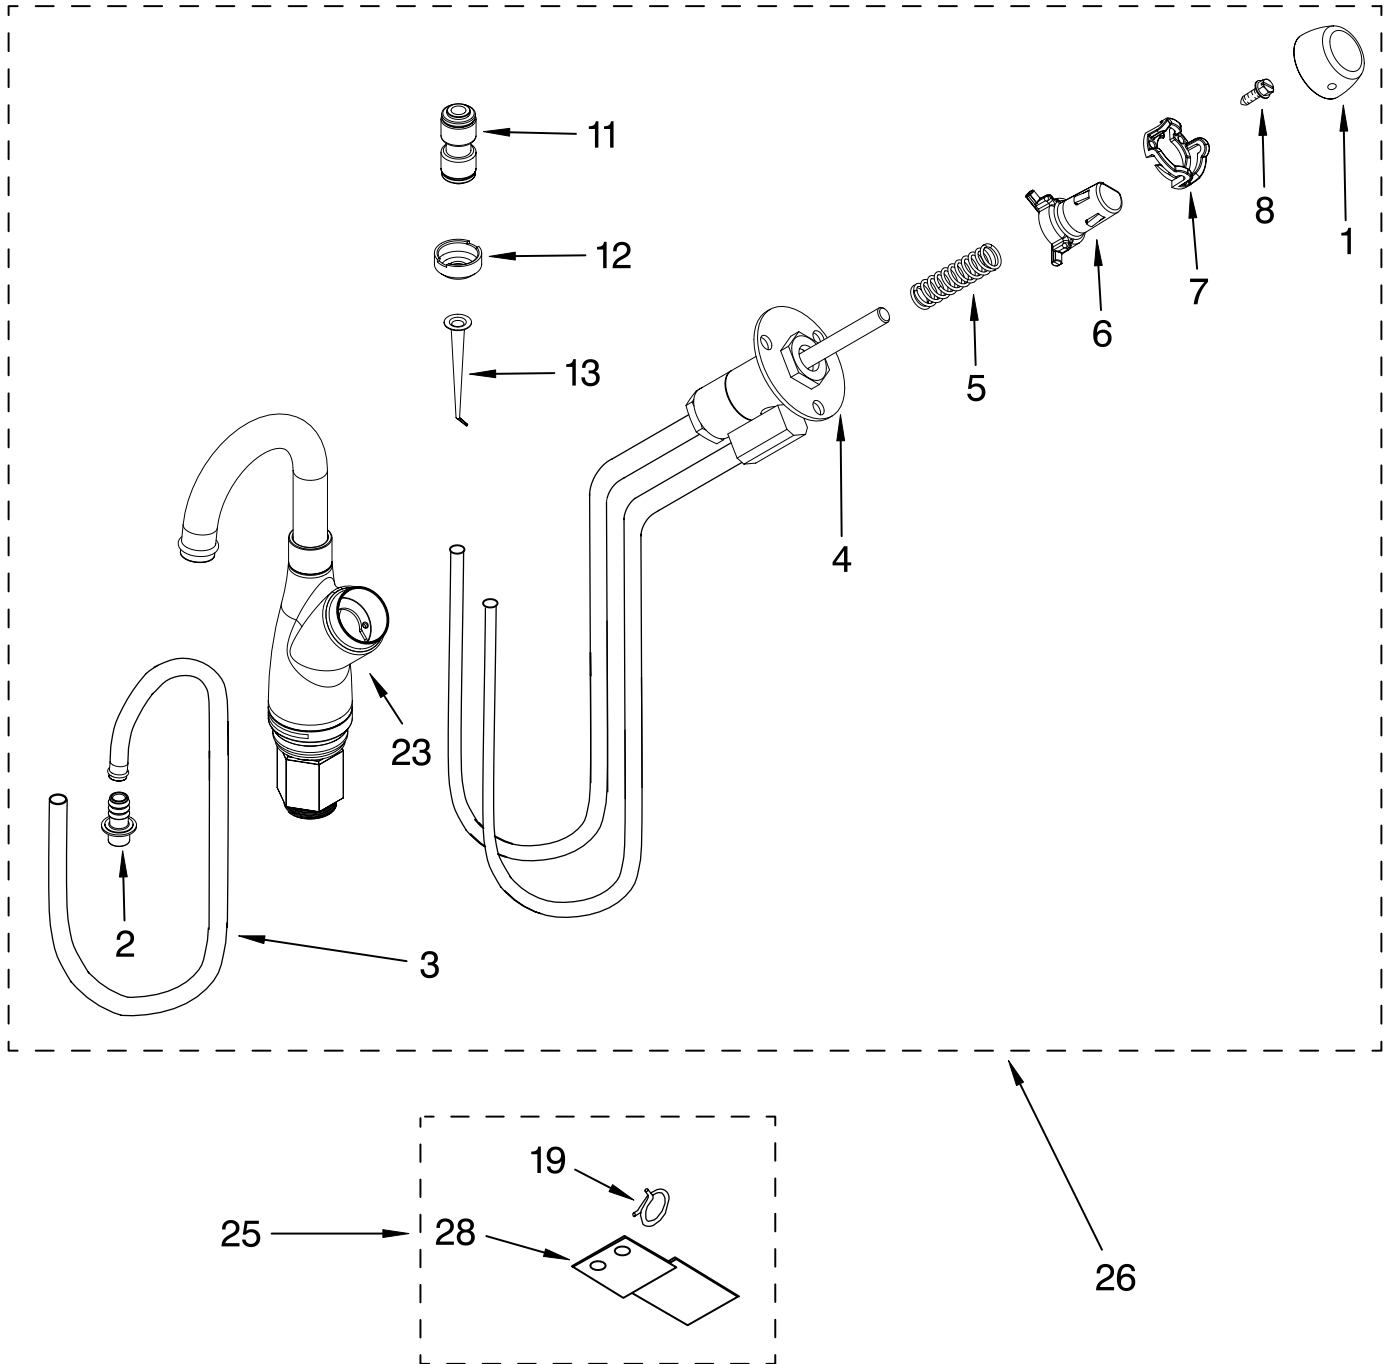

Illus.	Part	
No.	No.	DESCRIPTION
1	8578898	Literature Parts Instructions, Installation & Use & Care Guide
2	3192031	End Cap
3	4169569	Screw, Drive
4	3192294	Screw, Machine
5	4159493	Lockwasher
6	3191431	Strain Relief, Power Cord
7	3193265	Shell
8	8534011	Bushing, Molded
9	3192006	Displacer
10	3192011	Insulation, Top
11	3192012	Insulation, Bottom
12	3400975	Clamp, Hose
13	8541031	Hose, Clear
16	3192352	Cord, Power
17	3192317	Front Cover
18	311932	Screw, 6-32 X .250
19	3192013	Grommet

For Models: KHVG160PCR1, KHVG160PSS1
(Chrome) (Stainless Steel)

Illus.	Part	
No.	No.	DESCRIPTION
1	3192080	Ground Wire
2	4159072	Nut
5	3400829	Screw
7	3193068	Shell, Tank Upper
8	4159825	O-Ring
9	3191376	Element, Heating
10	4159824	O-Ring
11	4176126	Deflector
13	8565547	Shell, Tank Lower
14	3193512	Thermostat
15	4159493	Lockwasher
16	3192538	Knob, Thermostat
17	3193190	Fuse, Thermo

FOR ORDERING INFORMATION REFER TO PARTS PRICE LIST

SPOUT UNIT PARTS

For Models: KHVG160PCR1, KHVG160PSS1
(Chrome) (Stainless Steel)

Illus. No.	Part No.	DESCRIPTION
1	8557913	Knob Chrome
	8557914	Stainless
2	8558165	Adapter, Hose
3	8558433	Tube
4	8557791	Valve Assembly (Small)
5	8557546	Spring
6	8557545	Cam, Follower

Illus. No.	Part No.	DESCRIPTION
7	8557544	Cam
8	8534013	Screw
11	3191383	Water Union
12	3191385	Cover, Collet
13	3193133	Screen, Inlet
19	3400975	Clamp, Tube
23		Spout Body
	8557894	Chrome
	8557895	Stainless