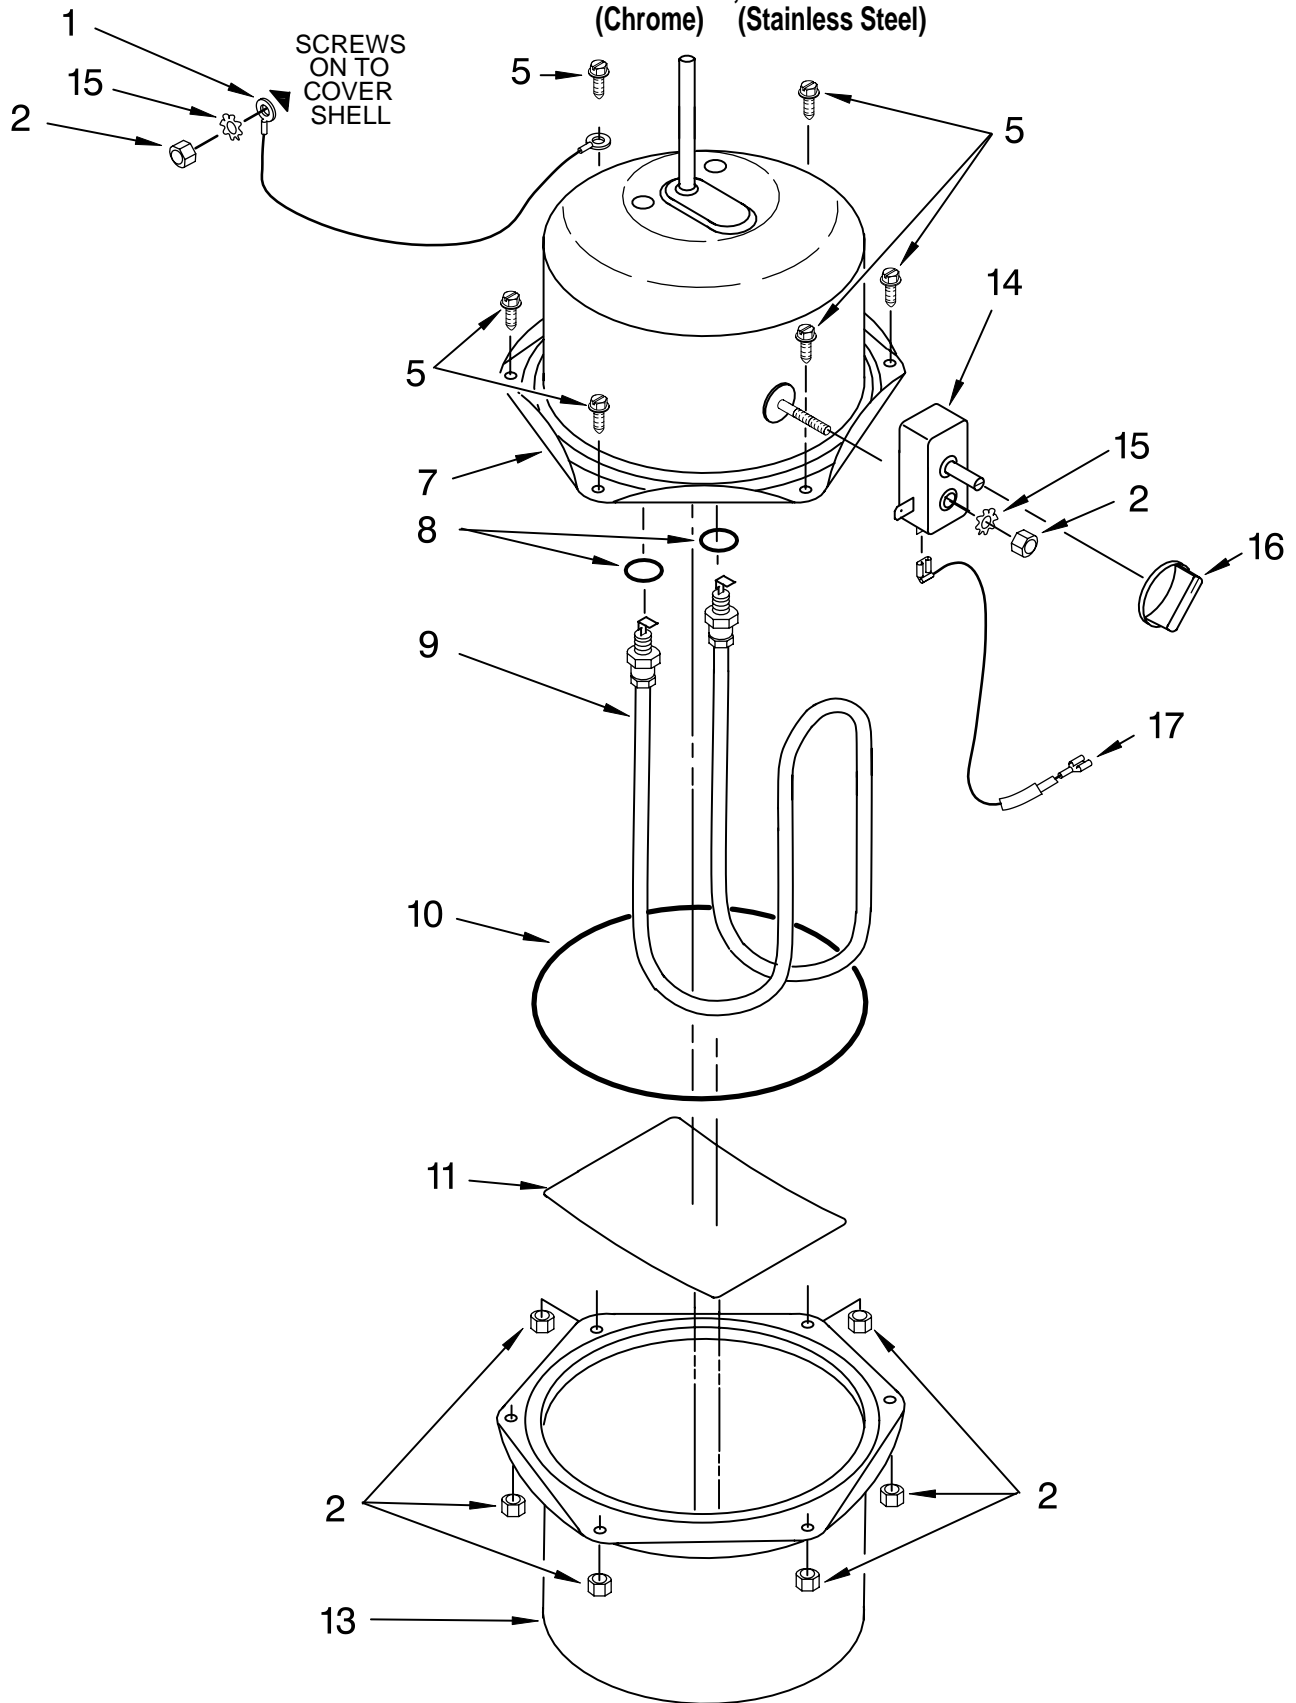

UPPER & LOWER TANK SHELL

For Models: KHWG160PCR1, KHWG160PSS1
(Chrome) (Stainless Steel)

FOR ORDERING INFORMATION REFER TO PARTS PRICE LIST

UPPER & LOWER TANK SHELL

For Models: KHVG160PCR1, KHVG160PSS1
(Chrome) (Stainless Steel)

Illus.	Part	
No.	No.	DESCRIPTION
1	3192080	Ground Wire
2	4159072	Nut
5	3400829	Screw
7	3193068	Shell, Tank Upper
8	4159825	O-Ring
9	3191376	Element, Heating
10	4159824	O-Ring
11	4176126	Deflector
13	8565547	Shell, Tank Lower
14	3193512	Thermostat
15	4159493	Lockwasher
16	3192538	Knob, Thermostat
17	3193190	Fuse, Thermo

FOR ORDERING INFORMATION REFER TO PARTS PRICE LIST