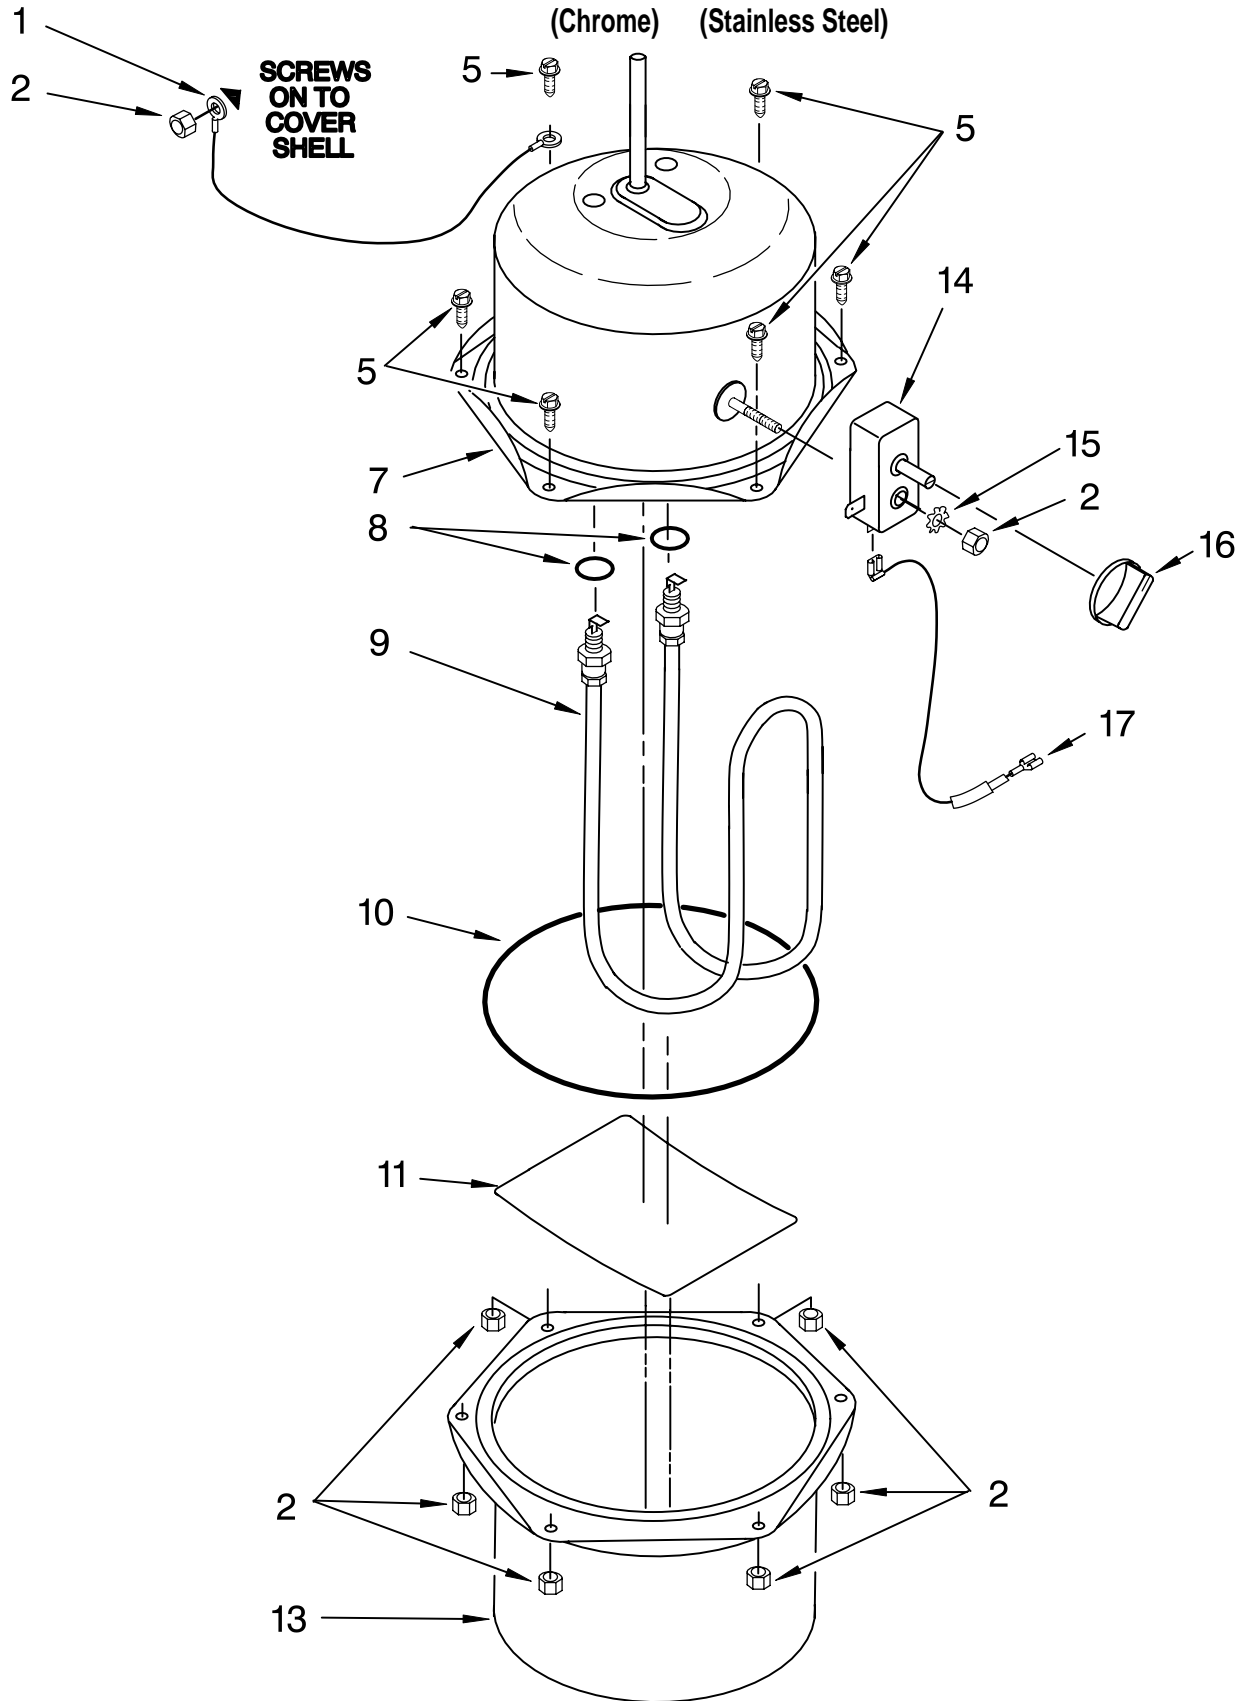

UPPER & LOWER TANK SHELL

For Models: KHWC160PCR0, KHWC160PSS0

(Chrome) (Stainless Steel)

FOR ORDERING INFORMATION REFER TO PARTS PRICE LIST

UPPER & LOWER TANK SHELL

For Models: KHWC160PCR0, KHWC160PSS0
(Chrome) (Stainless Steel)

Illus.	Part	
No.	No.	DESCRIPTION
1	3192080	Ground Wire
2	4159072	Nut
5	3400829	Screw
7	3193068	Shell, Tank Upper
8	4159825	O-Ring
9	3191376	Element, Heating
10	4159824	O-Ring
11	4176126	Deflector
13	8565547	Shell, Tank Lower
14	3193512	Thermostat
15	4159493	Lockwasher
16	3192538	Knob, Thermostat
17	3193190	Fuse, Thermo

FOR ORDERING INFORMATION REFER TO PARTS PRICE LIST