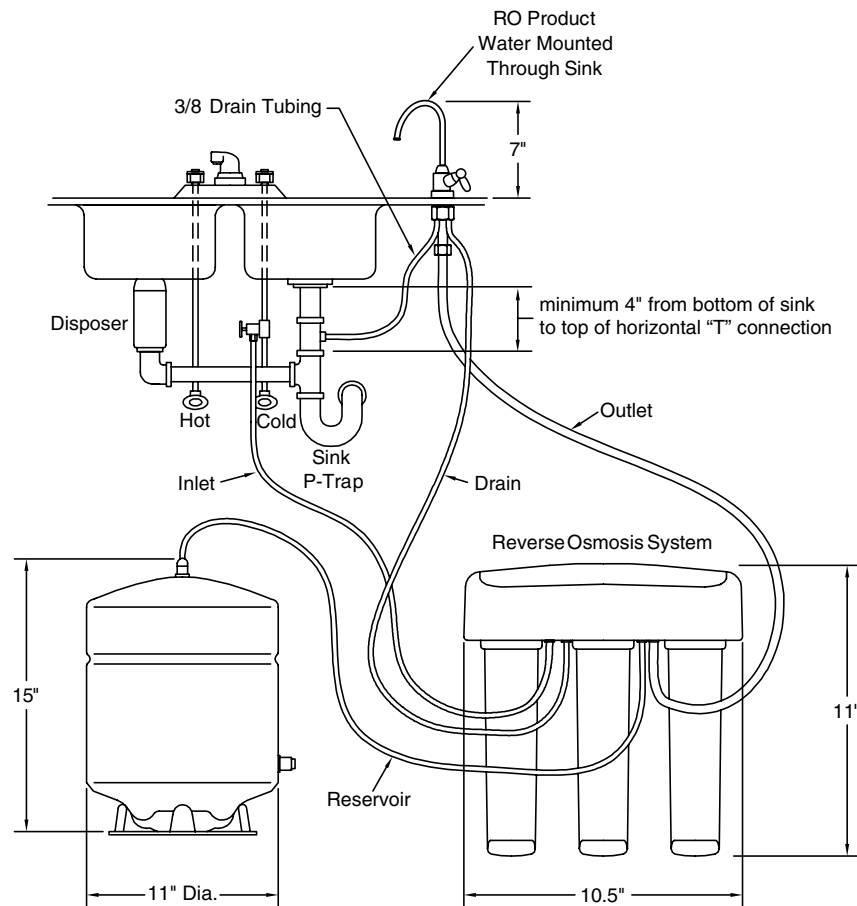

Profile™

PNRQ15F – GE Profile™ Reverse Osmosis Filtration System

Dimensions (in inches)

Installation and Parts Information

Note: R.O. System can be installed up to 30 feet from point-of-use/faucet.

Note: Can be installed under counter (as shown), in basement, or other convenient location. Before installing, see installation instructions packed with product for complete details.

Replacement Membranes, Pre- and Post-Filters

Call SmartWater Services, toll-free, 800.952.5039 for convenient ordering.

GE Reverse Osmosis Models PNRQ15F Series are tested and certified to ANSI/NSF Standard 58 for TDS and cyst reduction. See Performance Data Sheet for details.

Caution: Do not use with water that is microbiologically unsafe or of unknown quality, without adequate disinfection before or after the system. Systems certified for cyst reduction may be used on disinfected water that may contain filterable cysts. This reverse osmosis unit contains a replaceable membrane cartridge treatment component critical for effective removal of Total Dissolved Solids. The water should be tested periodically to verify that the system is performing satisfactorily.

Features and Benefits

- Premium filtration process
- Twist and Lock design
- Filter reminder light
- Extra-large 15-gallon capacity
- Designer-style high-arc chrome faucet
- 2.75-gallon storage tank
- Quick Connect fittings
- Model PNRQ15FBL