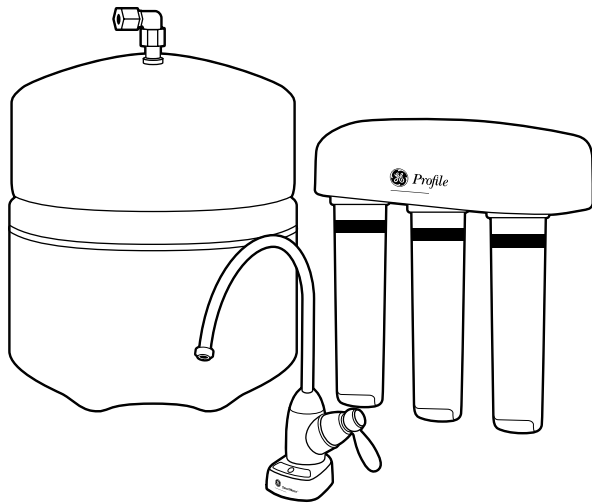

Features and Benefits

- Premium filtration process
- Twist and Lock design
- Filter reminder light
- Extra-large 15-gallon capacity
- Designer-style high-arc chrome faucet
- 2.75-gallon storage tank
- Quick Connect fittings
- Model PNRQ15FBL