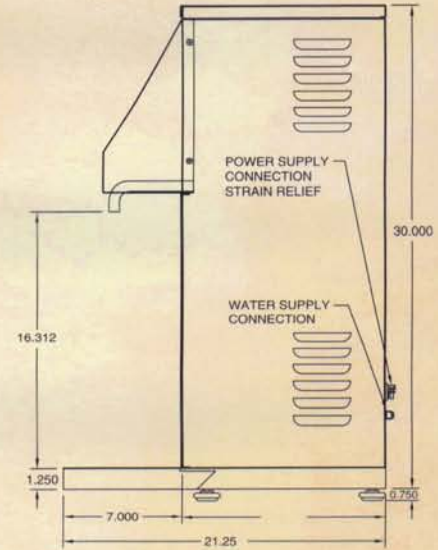

However, if limited counter space is a challenge, then try our compact hot water dispenser. Only 8" wide, the HWD-2 is perfect for your dispensing needs in those small to fit areas.

With so many models to choose from, you can trust Cecilware to meet your specific dispensing needs.

HWD-2

HWD-2

HWD-5PC

Model#	Description	Capacity	Width	Height	Depth	Electrical	Ship Weight
HWD-2	Hot Water Dispenser	2 Gallon	8"	20"	15 1/2"	120V, 1.8 KW, 15A 240V, 3 KW, 20A	24 lbs.
HWD-3	Hot Water Dispenser	3 Gallon	9 1/4"	24"	21 1/4"	120V, 1.8 KW, 15A 240V, 4.4 KW, 20A	42 lbs.
HWD-3PC	Hot Water Dispenser w/portion control						
HWD-5	Hot Water Dispenser	5 Gallon	9 1/4"	30"	21 1/4"	120V, 1.8 KW, 15A 240V, 6.6 KW, 30A	42 lbs.
HWD-5PC	Hot Water Dispenser w/portion control						

Specify electrical requirements. The 120 V unit - line cord included. **Plumbing:** 1/4" water line required.
Export Voltages: 220V/50/1 add suffix "X" to model #. **Optional:** for 2" legs add suffix "L" to model #.
 Models standard in black finish except HWD-2: Stainless Steel.