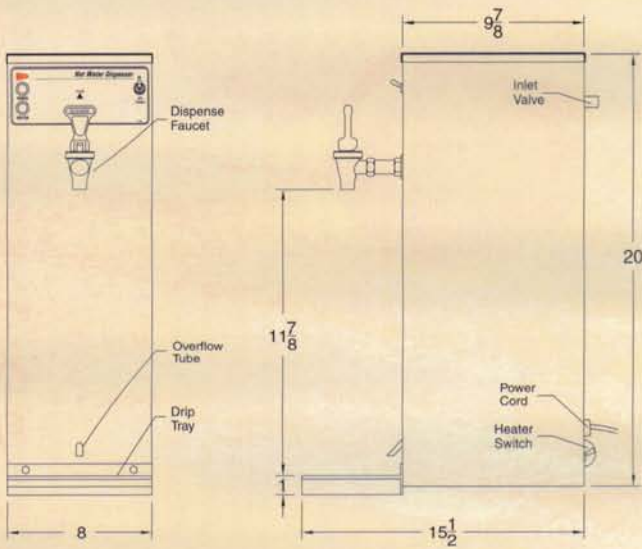

However, if limited counter space is a challenge, then try our compact hot water dispenser. Only 8" wide, the HWD-2 is perfect for your dispensing needs in those small to fit areas.

With so many models to choose from, you can trust Cecilware to meet your specific dispensing needs.

HWD-2

HWD-2

HWD-5PC

Model#	Description	Capacity	Width	Height	Depth	Electrical	Ship Weight
HWD-2	Hot Water Dispenser	2 Gallon	8"	20"	15 1/2"	120V, 1.8 KW, 15A 240V, 3 KW, 20A	24 lbs.
HWD-3	Hot Water Dispenser	3 Gallon	9 1/4"	24"	21 1/4"	120V, 1.8 KW, 15A 240V, 4.4 KW, 20A	42 lbs.
HWD-3PC	Hot Water Dispenser w/portion control						
HWD-5	Hot Water Dispenser	5 Gallon	9 1/4"	30"	21 1/4"	120V, 1.8 KW, 15A 240V, 6.6 KW, 30A	42 lbs.
HWD-5PC	Hot Water Dispenser w/portion control						

Specify electrical requirements. The 120 V unit - line cord included. **Plumbing:** 1/4" water line required.
Export Voltages: 220V/50/1 add suffix "X" to model #. **Optional:** for 2" legs add suffix "L" to model #.
 Models standard in black finish except HWD-2: Stainless Steel.