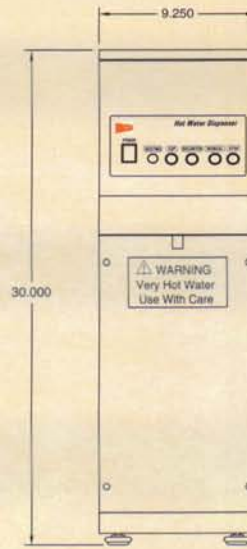

However, if limited counter space is a challenge, then try our compact hot water dispenser. Only 8" wide, the HWD-2 is perfect for your dispensing needs in those small to fit areas.

With so many models to choose from, you can trust Cecilware to meet your specific dispensing needs.

HWD-2

HWD-2

HWD-5PC

Model#	Description	Capacity	Width	Height	Depth	Electrical	Ship Weight
HWD-2	Hot Water Dispenser	2 Gallon	8"	20"	15 1/2"	120V, 1.8 KW, 15A 240V, 3 KW, 20A	24 lbs.
HWD-3	Hot Water Dispenser	3 Gallon	9 1/4"	24"	21 1/4"	120V, 1.8 KW, 15A 240V, 4.4 KW, 20A	42 lbs.
HWD-3PC	Hot Water Dispenser w/portion control						
HWD-5	Hot Water Dispenser	5 Gallon	9 1/4"	30"	21 1/4"	120V, 1.8 KW, 15A 240V, 6.6 KW, 30A	42 lbs.
HWD-5PC	Hot Water Dispenser w/portion control						

Specify electrical requirements. The 120 V unit - line cord included. **Plumbing:** 1/4" water line required.
Export Voltages: 220V/50/1 add suffix "X" to model #. **Optional:** for 2" legs add suffix "L" to model #.
 Models standard in black finish except HWD-2: Stainless Steel.