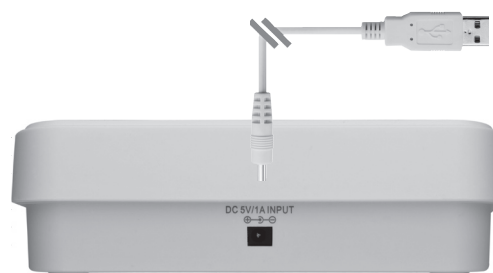

Gigaware®

Start Here

26-1429

Quick Start

2-Remote Recharge Station for Nintendo® Wii™

Package contents

Charger

Battery pack (2)

USB cable

User's Guide

Quick Start

② Place in dock

Charge with or without the Wii remote.

① Replace the original battery pack

③ Connect power

Connect to a USB power source.