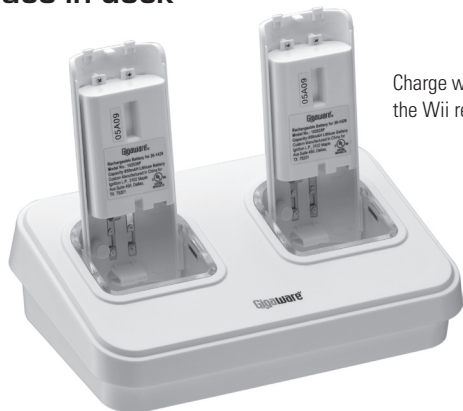

Gigaware®

Start Here

26-1429

Quick Start

2-Remote Recharge Station for Nintendo® Wii™

Package contents

② Place in dock

Charge with or without the Wii remote.