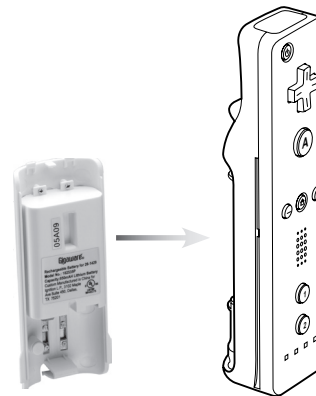

USB cable

User's Guide

Quick Start

② Place in dock

Charge with or without the Wii remote.

① Replace the original battery pack

③ Connect power

Connect to a USB power source.