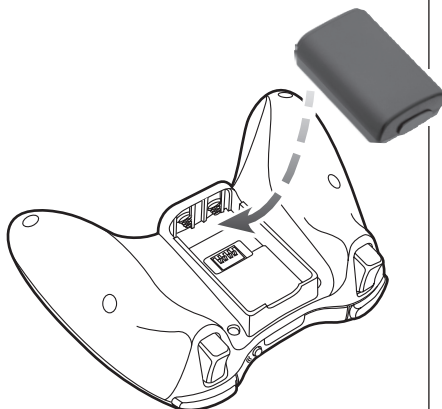

Gigaware

26-1438

Quick Start

Battery Pack with Charging Cable for Xbox 360®

Start Here

See the User's Guide for complete instructions.

Package contents

Charging Cable

Battery Pack

User's Guide

Quick Start

① Install battery pack

② Charge battery pack

2

① Turn on

3

Indicator

Red: Charging

Green: Fully charged