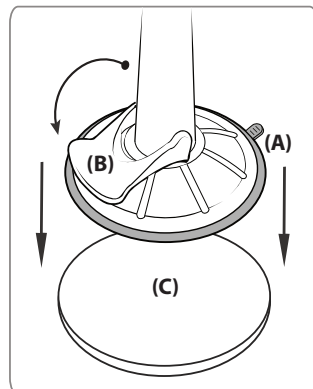

VG917-KST & VG917-KST-L | PSP-Mount™ Windshield or Dash/Console Mount

Windshield Installation

Step 1. Push the pedestal suction cup (A) firmly to the windshield. Flip the lever (B) down to secure the suction cup.

Dash Installation

- Step 1. Locate a safe flat surface on the dash or console to mount the pedestal. Clean the dash with the alcohol pad provided. Let the dash surface dry before applying the adhesive disc (C).
- Step 2. Push the pedestal suction cup (A) firmly to the disc (C). Flip the lever (B) down to secure the suction cup.

Pedestal Adjustment and PSP Cradle Attachment

- Step 1. Adjust the angle of the pedestal head by loosening the adjustment knob (D).
- Step 2. Adjust the angle and rotation of the pedestal head by loosening the adjustment knob (E).
- Step 3. Attach the PSP cradle to the dual-T tab head (F) by inserting the T-tabs into the T-slots (G).

Sony PSP Cradle Instructions

- Step 1. Insert PSP into the cradle at a slant so that the base of the PSP comes to rest on the spring loaded support legs (H).
- Step 2. While firmly holding the cradle, push downward on the PSP so that the spring loaded support legs slide down. This allows enough clearance for the top of the PSP to slide under the top support clip (I).
- Step 3. To remove PSP from cradle follow step 2