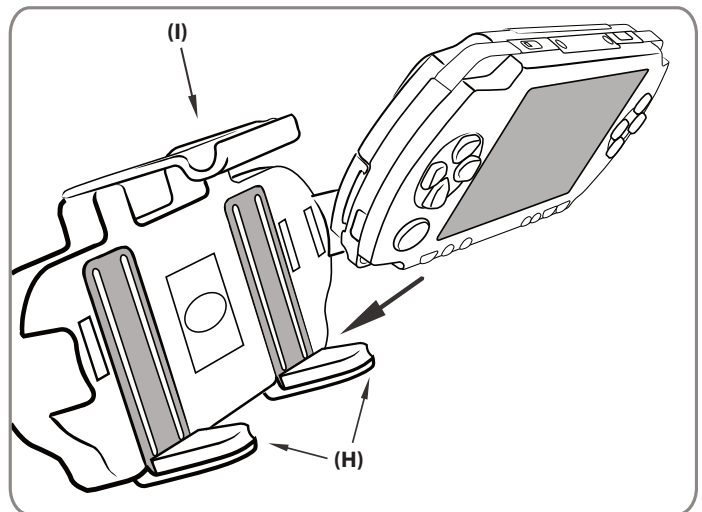

VG917-KST & VG917-KST-L | PSP-Mount™ Windshield or Dash/Console Mount

Windshield Installation

Step 1. Push the pedestal suction cup (A) firmly to the windshield. Flip the lever (B) down to secure the suction cup.

Dash Installation

- Step 1. Locate a safe flat surface on the dash or console to mount the pedestal. Clean the dash with the alcohol pad provided. Let the dash surface dry before applying the adhesive disc (C).
- Step 2. Push the pedestal suction cup (A) firmly to the disc (C). Flip the lever (B) down to secure the suction cup.

Pedestal Adjustment and PSP Cradle Attachment

- Step 1. Adjust the angle of the pedestal head by loosening the adjustment knob (D).
- Step 2. Adjust the angle and rotation of the pedestal head by loosening the adjustment knob (E).
- Step 3. Attach the PSP cradle to the dual-T tab head (F) by inserting the T-tabs into the T-slots (G).

Sony PSP Cradle Instructions

- Step 1. Insert PSP into the cradle at a slant so that the base of the PSP comes to rest on the spring loaded support legs (H).
- Step 2. While firmly holding the cradle, push downward on the PSP so that the spring loaded support legs slide down. This allows enough clearance for the top of the PSP to slide under the top support clip (I).
- Step 3. To remove PSP from cradle follow step 2