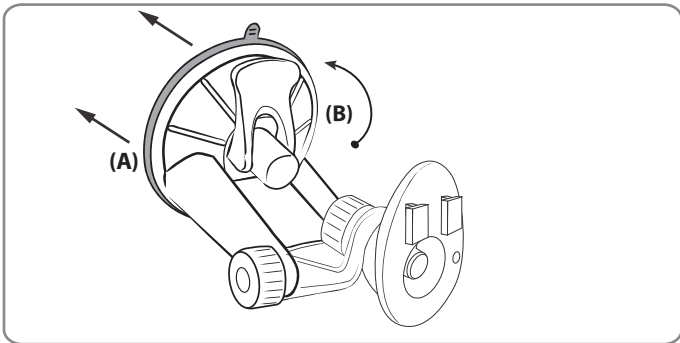

VG917-KST & VG917-KST-L | PSP-Mount™ Windshield or Dash/Console Mount

Windshield Installation

Step 1. Push the pedestal suction cup (A) firmly to the windshield. Flip the lever (B) down to secure the suction cup.

Dash Installation

- Step 1. Locate a safe flat surface on the dash or console to mount the pedestal. Clean the dash with the alcohol pad provided. Let the dash surface dry before applying the adhesive disc (C).
- Step 2. Push the pedestal suction cup (A) firmly to the disc (C). Flip the lever (B) down to secure the suction cup.

Pedestal Adjustment and PSP Cradle Attachment

- Step 1. Adjust the angle of the pedestal head by loosening the adjustment knob (D).
- Step 2. Adjust the angle and rotation of the pedestal head by loosening the adjustment knob (E).
- Step 3. Attach the PSP cradle to the dual-T tab head (F) by inserting the T-tabs into the T-slots (G).

Sony PSP Cradle Instructions

- Step 1. Insert PSP into the cradle at a slant so that the base of the PSP comes to rest on the spring loaded support legs (H).
- Step 2. While firmly holding the cradle, push downward on the PSP so that the spring loaded support legs slide down. This allows enough clearance for the top of the PSP to slide under the top support clip (I).
- Step 3. To remove PSP from cradle follow step 2