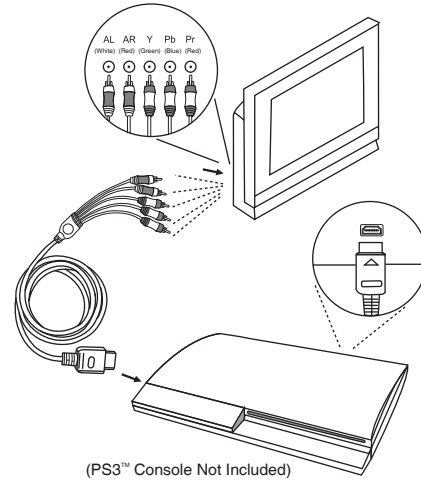

PS3™ HD KIT

AP3HDK1

Diagram:

PS3™ Remote

PS3™ Component Cable

HDMI™ Cable

Precautions

- Do not disassemble. Refer to qualified personnel only.
- When removing audio and video cables, use a twisting motion to avoid damage to the AV inputs.
- Never push objects of any kind, other than authorized items, into the product as they may touch dangerous voltage points or short out parts that could result in fire or electrical shock.
- Avoid leaving cords in places where they are likely to be walked on or tripped over. Do not pinch, damage, or wrap cords around objects or people.
- Do not allow children to play with cords.
- Failure to follow these directions may violate the warranty.

Features:

PS3™ Remote

- Designed to play Blu-ray or DVD movies for PlayStation 3, performing the functions you use most
- Simple layout makes using the remote easy for anyone

PS3™ Component Cable

- Includes analog audio connections
- Nickel tips and easy-pull plugs
- Advanced technologies ensure data is transferred with optimal bandwidth, speed, and accuracy
- 6.6-foot of black cable for maximum placement versatility
- Extreme temperatures resistant

HDMI™ Cable

- Transmits digital audio and video signals between devices with HDMI™ jacks, including high-definition A/V component
- High-bandwidth design improves picture quality
- Advanced, patented technologies ensure data is transferred with optimal bandwidth, speed, and accuracy
- 6.6-foot of shielded HDMI™ Cable
- Resistant to extreme temperatures
- Compatible with PS3™ and all HDMI™ devices