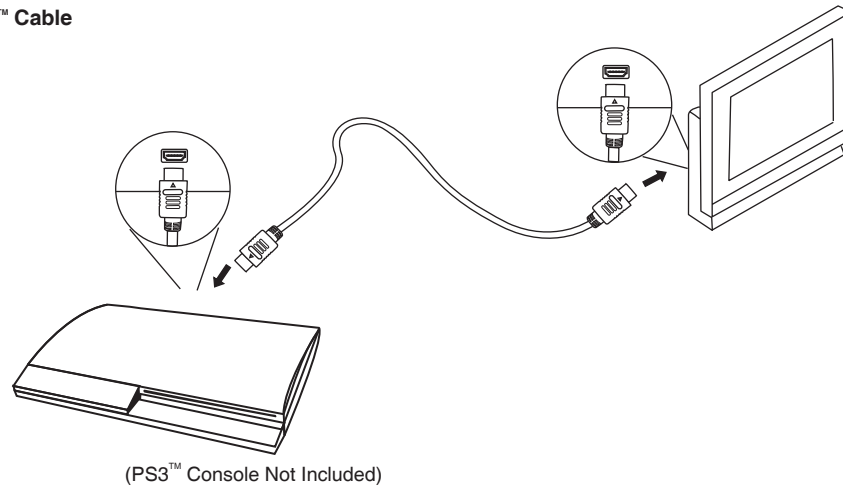

PS3™ HD KIT

AP3HDK1

Diagram:

PS3™ Remote

PS3™ Component Cable

HDMI™ Cable

Precautions

- Do not disassemble. Refer to qualified personnel only.
- When removing audio and video cables, use a twisting motion to avoid damage to the AV inputs.
- Never push objects of any kind, other than authorized items, into the product as they may touch dangerous voltage points or short out parts that could result in fire or electrical shock.
- Avoid leaving cords in places where they are likely to be walked on or tripped over. Do not pinch, damage, or wrap cords around objects or people.
- Do not allow children to play with cords.
- Failure to follow these directions may violate the warranty.

Features:

PS3™ Remote

- Designed to play Blu-ray or DVD movies for PlayStation 3, performing the functions you use most
- Simple layout makes using the remote easy for anyone

PS3™ Component Cable

- Includes analog audio connections
- Nickel tips and easy-pull plugs
- Advanced technologies ensure data is transferred with optimal bandwidth, speed, and accuracy
- 6.6-foot of black cable for maximum placement versatility
- Extreme temperatures resistant