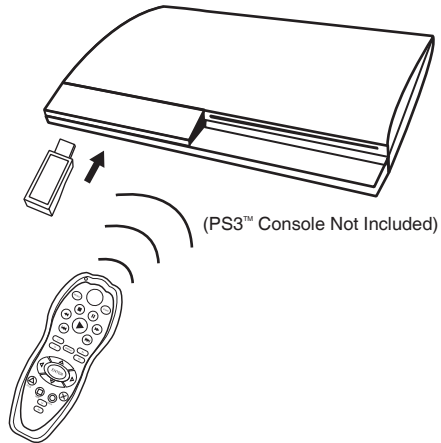

PS3™ HD KIT

AP3HDK1

Diagram:

PS3™ Remote

PS3™ Component Cable

HDMI™ Cable

Precautions

- Do not disassemble. Refer to qualified personnel only.
- When removing audio and video cables, use a twisting motion to avoid damage to the AV inputs.
- Never push objects of any kind, other than authorized items, into the product as they may touch dangerous voltage points or short out parts that could result in fire or electrical shock.
- Avoid leaving cords in places where they are likely to be walked on or tripped over. Do not pinch, damage, or wrap cords around objects or people.
- Do not allow children to play with cords.
- Failure to follow these directions may violate the warranty.

Features:

PS3™ Remote

- Designed to play Blu-ray or DVD movies for PlayStation 3, performing the functions you use most
- Simple layout makes using the remote easy for anyone

PS3™ Component Cable

- Includes analog audio connections
- Nickel tips and easy-pull plugs
- Advanced technologies ensure data is transferred with optimal bandwidth, speed, and accuracy
- 6.6-foot of black cable for maximum placement versatility
- Extreme temperatures resistant

HDMI™ Cable

- Transmits digital audio and video signals between devices with HDMI™ jacks, including high-definition A/V component
- High-bandwidth design improves picture quality
- Advanced, patented technologies ensure data is transferred with optimal bandwidth, speed, and accuracy
- 6.6-foot of shielded HDMI™ Cable
- Resistant to extreme temperatures
- Compatible with PS3™ and all HDMI™ devices