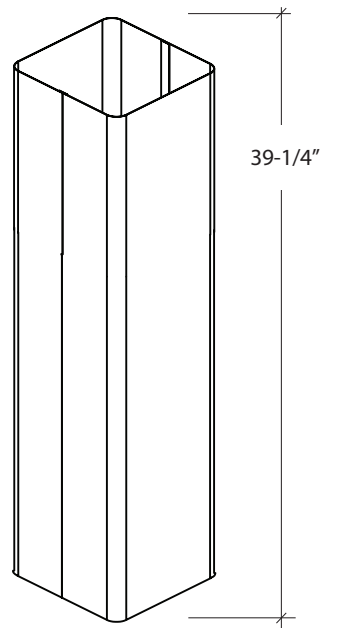

Bottom Duct Cover