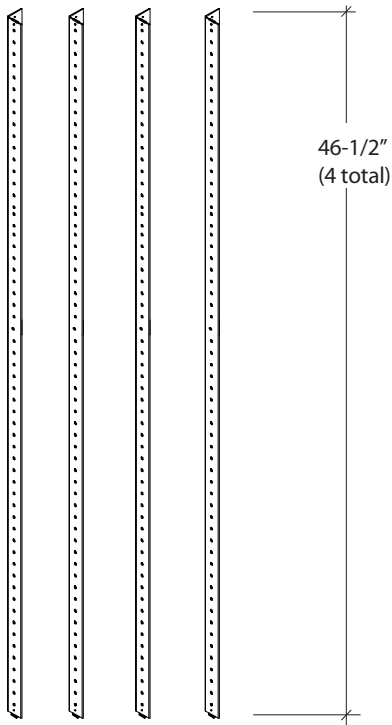

Use, Care, and Installation Guide

Guide d'utilisation, d'entretien et d'installation

Guía de instalación, uso y mantenimiento

OCT06.0101

DUCT COVER EXTENSION KIT

Z1C01ML

For use with ZML series range hoods
(up to 12' ceiling height)

READ AND SAVE THESE INSTRUCTIONS
LISEZ CES INSTRUCTIONS ET CONSERVEZ-LES
LEA Y GUARDE ESTAS INSTRUCCIONES

LIST OF MATERIALS

Angle Brackets*

**installation will require you to use the angle brackets included with the range hood for ceilings over 11'. (pictured on page 2)*