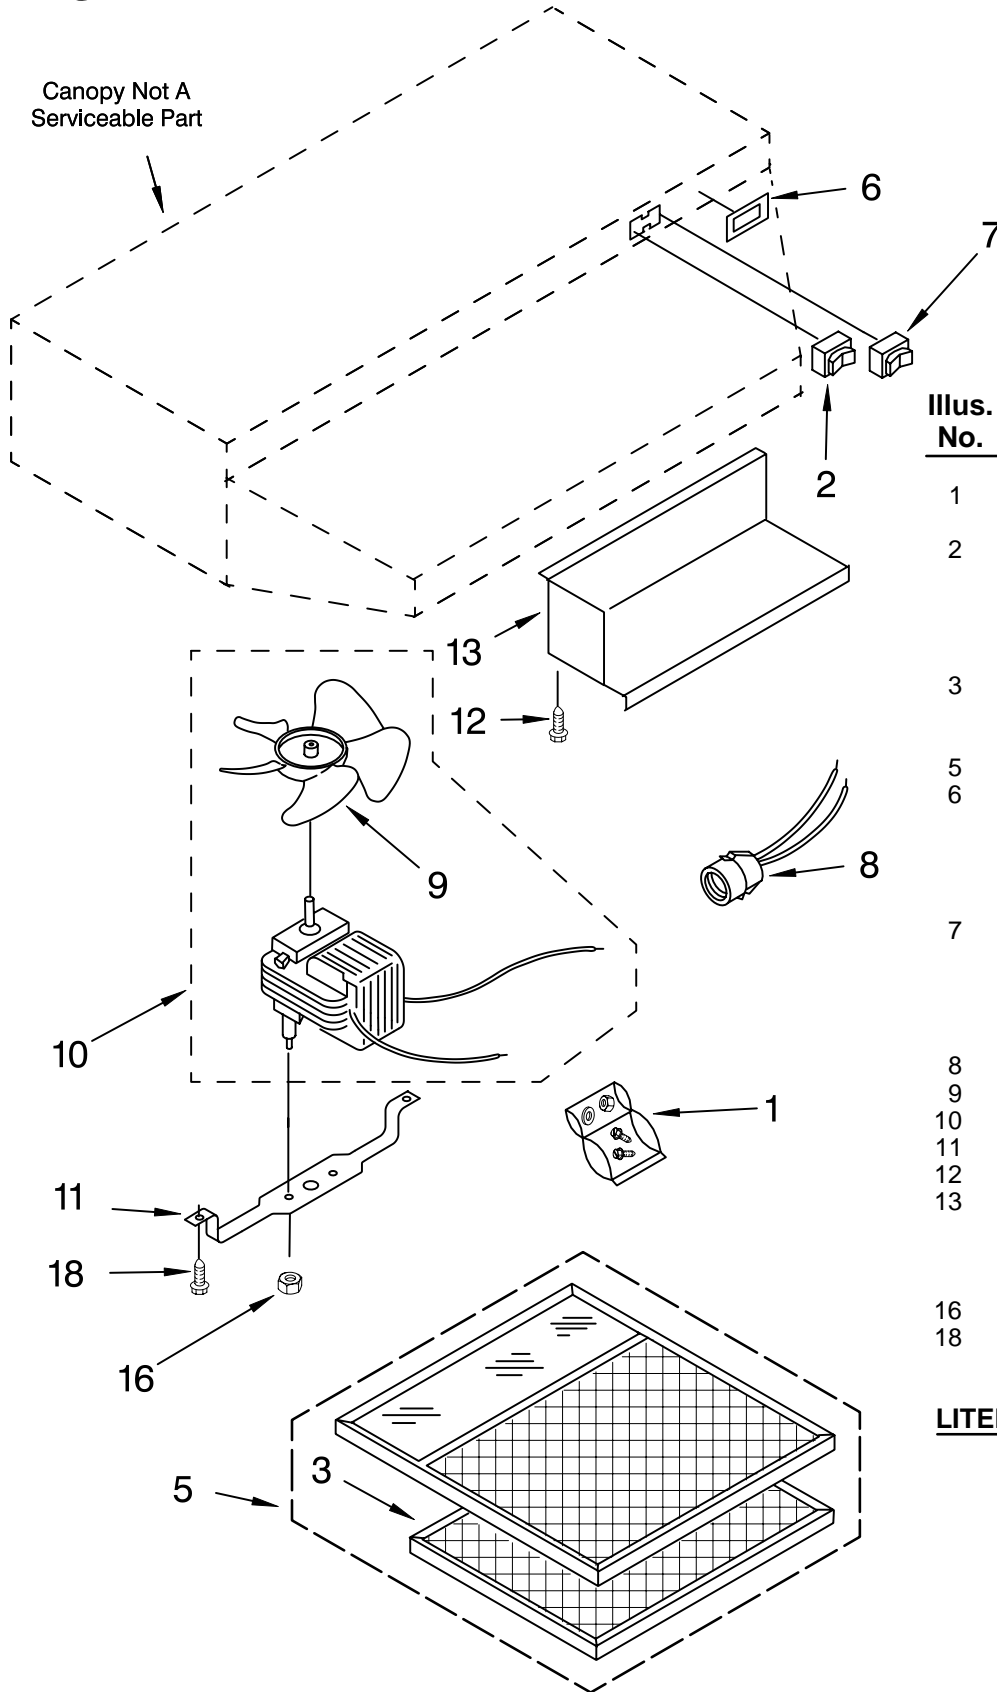

RANGE HOOD PARTS

For Models: RH2630XJQ0, RH2630XJZ0, RH2630XJB0, RH2630XJT0
 (Designer White) (Almond) (Black) (Biscuit)

30" RANGE HOOD
 (Ductless)
 (Use with Gas or Electric Range)

Illus. No.	Part No.	DESCRIPTION
1	883185	Installation Hardware
2		Switch, Light
	883261	White Model
	883203	Black Model
	883335	Almond Model
3	8189515	Biscuit
	883151	Pad, Charcoal (Replacement Package Of 3)
5	883149	Filter, With Lens
6		Nameplate
	8189511	White Model
	8189512	Almond Model
	8189513	Black Model
	8189514	Biscuit
7		Switch, Fan
	883262	White Model
	883202	Black Model
	883334	Almond Model
	8189516	Biscuit
8	883094	Light Socket
9	883381	Blade, Fan
10	883377	Motor/Blade Assy
11	883397	Bracket, Motor
12	830465	Screw, 8 x 1/4
13		Cover, wiring
	883095	White
	883096	Almond/Biscuit
	883169	Black
16	883353	Nut, 6-32 (2)
18	883354	Screw, 8-32 x 1/4 (2)

LITERATURE PARTS

- LIT830735 Order Blank, Filter
- LIT8284867 Installation & Operating Instructions
- 883184 Wiring Diagram

FOR ORDERING INFORMATION REFER TO PARTS PRICE LIST