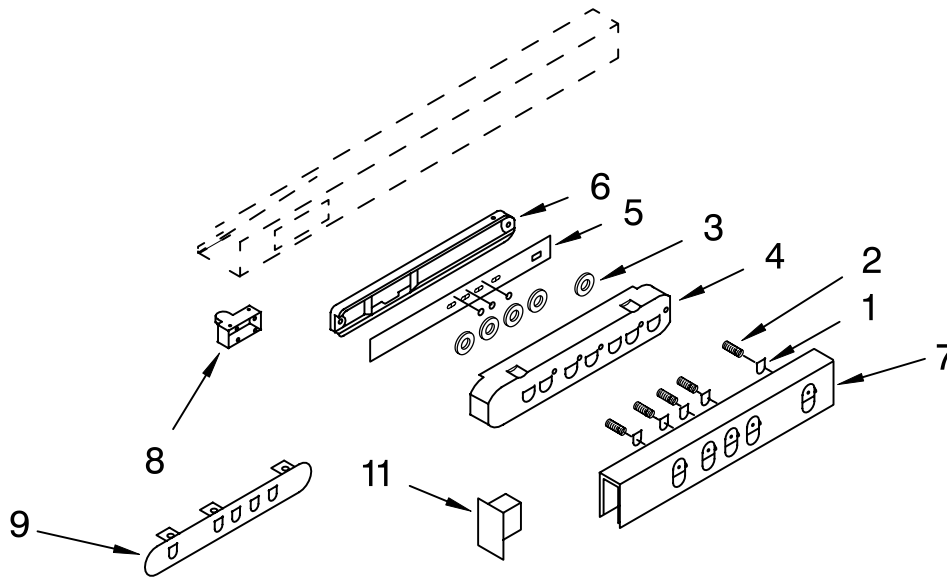

CONTROL PANEL PARTS

For Model: KWVU205YBA1
(Brushed Aluminum)

Illus. No.	Part No.	DESCRIPTION
1	4360106	Button, Control (5)
2	4360107	Spring, Button (5)
3	4360108	Washer (5)
4	4360109	Housing, Control
5	4360110	Panel, Touch
6	4360111	Cover, Control
7	4360113	Frame, Control Panel
8	4360117	Connector
9	4360118	Escutcheon
11	4360020	End Cap, Handle
	4360022	End Cap, Handle

Following Parts Not Illustrated
and Optional Parts Not Included

- 4360201 Trim Kit-White
- 4360203 Trim Kit-Black

FOR ORDERING INFORMATION REFER TO PARTS PRICE LIST