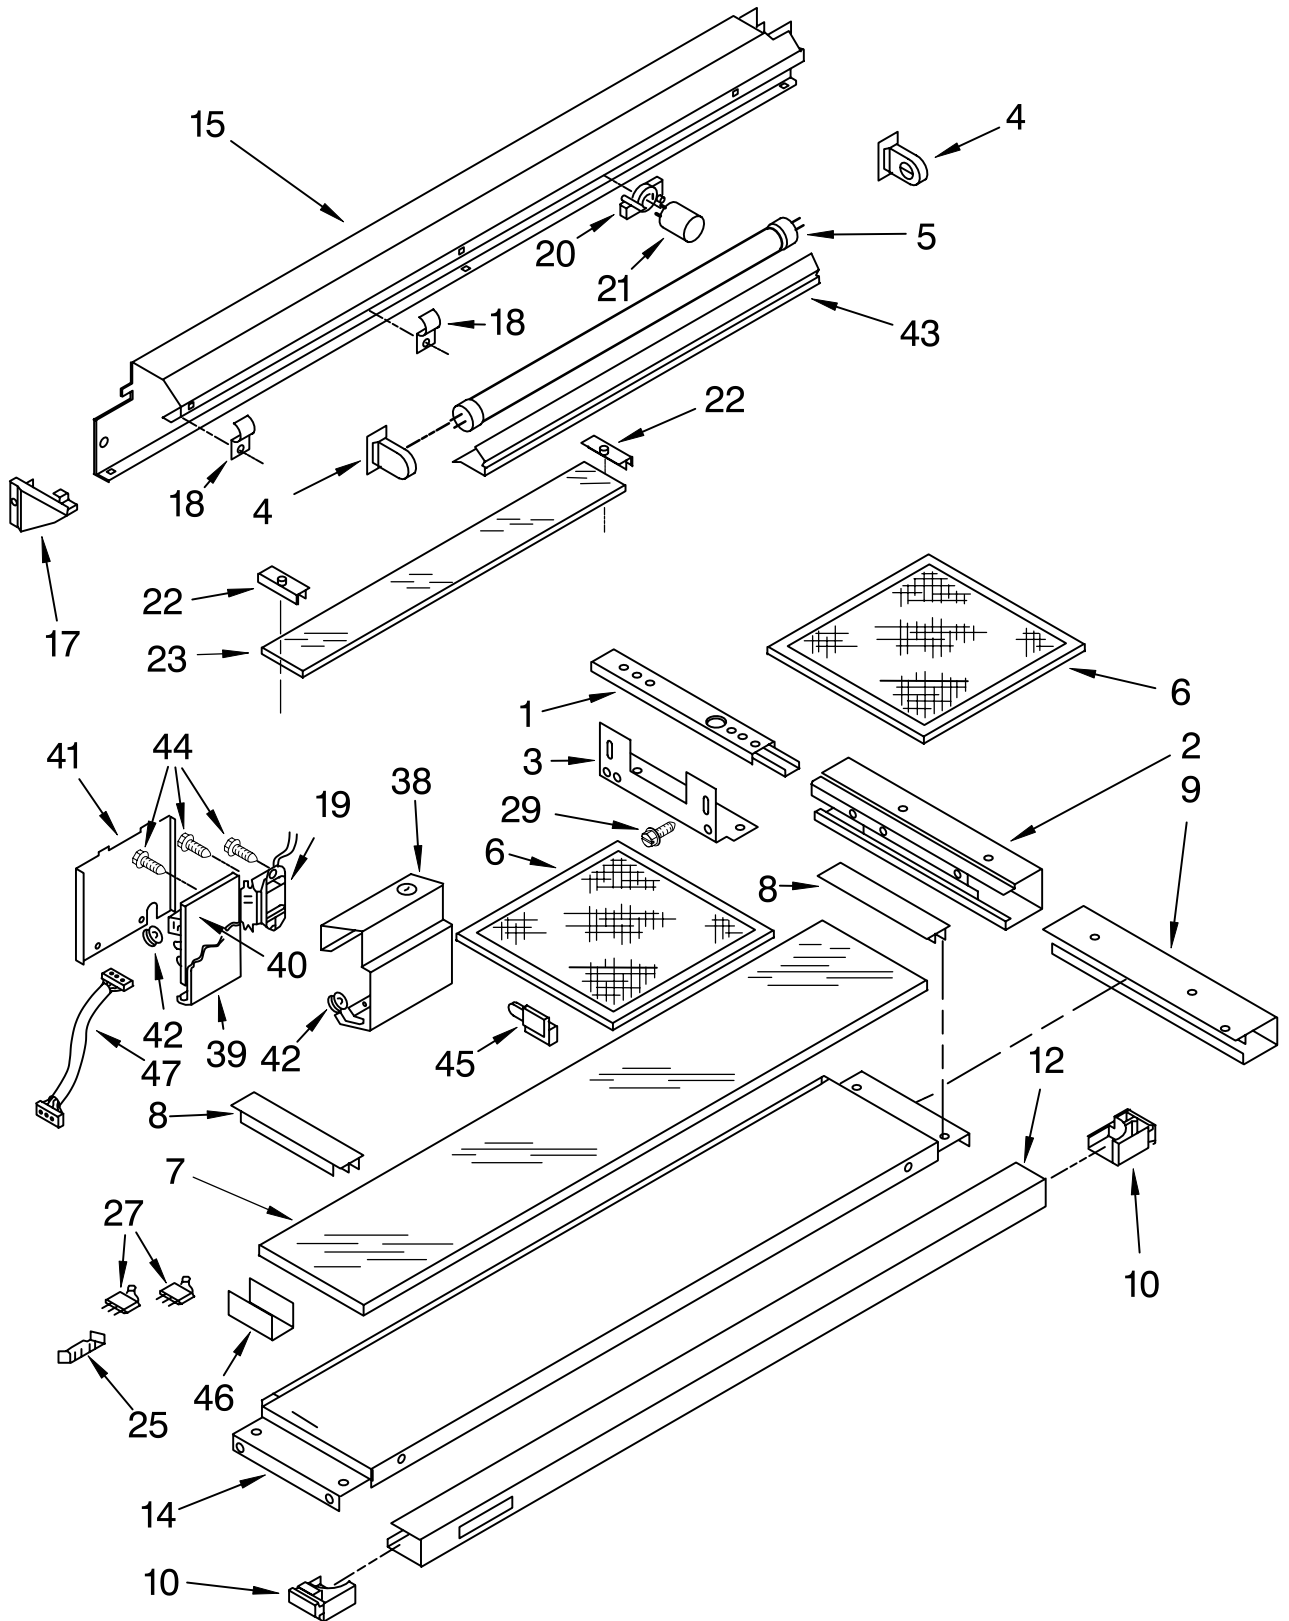

VENTILATION PARTS

For Model: KWVU205YBA1
(Brushed Aluminum)

30" SLIDE OUT
RANGE HOOD

FOR ORDERING INFORMATION REFER TO PARTS PRICE LIST

VENTILATION PARTS

For Model: KWVU205YBA1
(Brushed Aluminum)

Illus. No.	Part No.	DESCRIPTION
1	4360001	Damper Canopy
2		Canopy, Non-serviceable
3	4360002	Support
4		Canopy (2)
		Bracket Blower
	4360003	Left Side
	4360054	Right Side
5		Support Blower Housing
	4360004	Left Side
	4360087	Right Side
7	4360006	Screw 5 x 1/2 (3)
8		Endcap Blower
	4360007	Left
	4360053	Right
9	4360008	Housing Blower
10	4360075	Support Housing
11	4360063	Bushing (4)
13	4360088	Plate Mount
14		Cover Terminal
	4360060	Left Side
	4360056	Right Side
15	4360057	Terminal
16	4360058	Capacitor
18		Blower Wheel
	4360049	Left Side
	4360055	Right Side
19	4360040	Motor
20	4360052	Plate Motor
21	4360050	Screw 4 x 8 (6)
23	4360064	Grille Blower (2)
24	4360067	Screw 6 x 10 (2)
25	4360074	Clip (2)
26	4360048	Pin, Filter (2)
27	4360071	Bracket Filer
28	4360072	Spring Filter (2)
29	4360089	Screw (4)
30	4360095	Washer (2)
31	4360119	Clamp (2)
32	4360120	Bracket, Support (6)

FOR ORDERING INFORMATION REFER TO PARTS PRICE LIST

DOOR AND CONTROL PARTS

For Model: KVVU205YBA1
(Brushed Aluminum)

FOR ORDERING INFORMATION REFER TO PARTS PRICE LIST

DOOR AND CONTROL PARTS

For Model: KWVU205YBA1
(Brushed Aluminum)

LITERATURE PARTS

LIT4360084 Installation
Instructions

CONTROL PANEL PARTS

For Model: KWVU205YBA1
(Brushed Aluminum)

Illus. No.	Part No.	DESCRIPTION
1	4360106	Button, Control (5)
2	4360107	Spring, Button (5)
3	4360108	Washer (5)
4	4360109	Housing, Control
5	4360110	Panel, Touch
6	4360111	Cover, Control
7	4360113	Frame, Control Panel
8	4360117	Connector
9	4360118	Escutcheon
11	4360020	End Cap, Handle
	4360022	End Cap, Handle