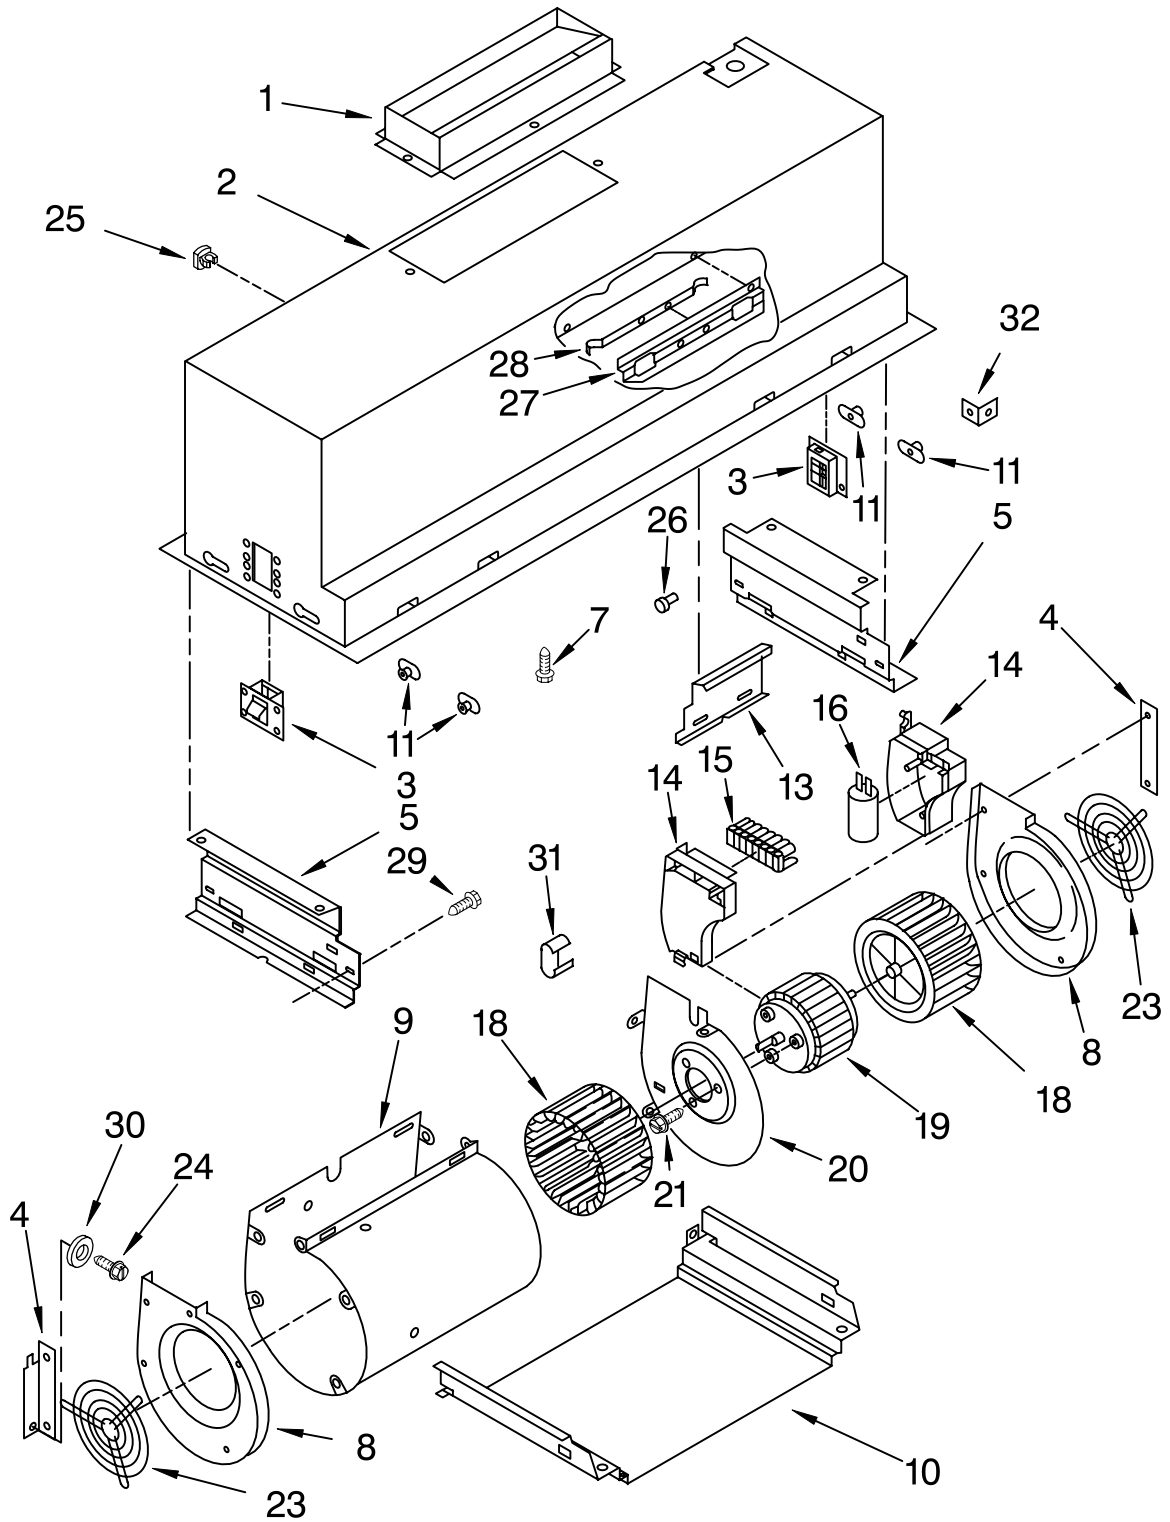

VENTILATION PARTS

For Model: KWVU205YBA1
(Brushed Aluminum)

30" SLIDE OUT
RANGE HOOD

FOR ORDERING INFORMATION REFER TO PARTS PRICE LIST

VENTILATION PARTS

For Model: KWVU205YBA1
(Brushed Aluminum)

Illus. No.	Part No.	DESCRIPTION
1	4360001	Damper Canopy
2		Canopy, Non-serviceable
3	4360002	Support
4		Canopy (2)
		Bracket Blower
	4360003	Left Side
	4360054	Right Side
5		Support Blower Housing
	4360004	Left Side
	4360087	Right Side
7	4360006	Screw 5 x 1/2 (3)
8		Endcap Blower
	4360007	Left
	4360053	Right
9	4360008	Housing Blower
10	4360075	Support Housing
11	4360063	Bushing (4)
13	4360088	Plate Mount
14		Cover Terminal
	4360060	Left Side
	4360056	Right Side
15	4360057	Terminal
16	4360058	Capacitor
18		Blower Wheel
	4360049	Left Side
	4360055	Right Side
19	4360040	Motor
20	4360052	Plate Motor
21	4360050	Screw 4 x 8 (6)
23	4360064	Grille Blower (2)
24	4360067	Screw 6 x 10 (2)
25	4360074	Clip (2)
26	4360048	Pin, Filter (2)
27	4360071	Bracket Filer
28	4360072	Spring Filter (2)
29	4360089	Screw (4)
30	4360095	Washer (2)
31	4360119	Clamp (2)
32	4360120	Bracket, Support (6)

FOR ORDERING INFORMATION REFER TO PARTS PRICE LIST

DOOR AND CONTROL PARTS

For Model: KVVU205YBA1
(Brushed Aluminum)

FOR ORDERING INFORMATION REFER TO PARTS PRICE LIST

DOOR AND CONTROL PARTS

For Model: KWVU205YBA1
(Brushed Aluminum)

LITERATURE PARTS

LIT4360084 Installation
Instructions

CONTROL PANEL PARTS

For Model: KWVU205YBA1
(Brushed Aluminum)

Illus. No.	Part No.	DESCRIPTION
1	4360106	Button, Control (5)
2	4360107	Spring, Button (5)
3	4360108	Washer (5)
4	4360109	Housing, Control
5	4360110	Panel, Touch
6	4360111	Cover, Control
7	4360113	Frame, Control Panel
8	4360117	Connector
9	4360118	Escutcheon
11	4360020	End Cap, Handle
	4360022	End Cap, Handle