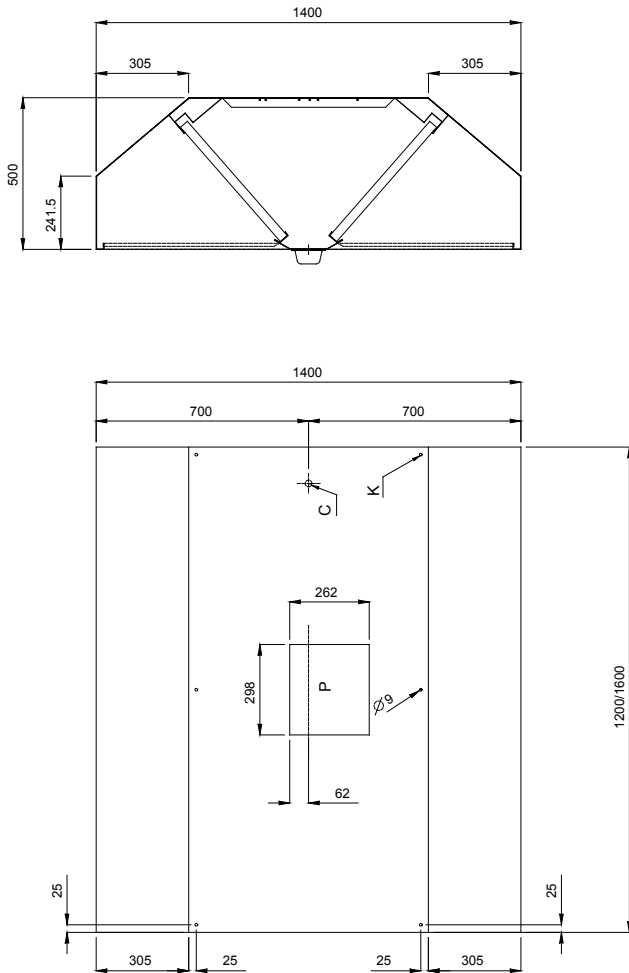

BLOCK - B line - 1400 mm

430 AISI CENTRAL TYPE HOODS **ZANUSSI** PROFESSIONAL

FUNCTIONAL AND CONSTRUCTION FEATURES

- ◆ Constructed entirely in 430 AISI stainless steel.
- ◆ Labyrinth filters in 430 AISI stainless steel easily removable for cleaning. Labyrinth filters guarantee constant filtration to avoid clogging and protect against fire.

TECHNICAL DATA								
CHARACTERISTICS	MODELS							
	BC1412BT 642338	BC1416BT 642339	BC1420BT 642340	BC1424BT 642341	BC1428BT 642342	BC1432BT 642007	BC1436BT 642343	BC1440BT 642344
External dimensions - mm								
width	1200	1600	2000	2400	2800	3200	3600	4000
depth	1400	1400	1400	1400	1400	1400	1400	1400
height	500	500	500	500	500	500	500	500
Air Capacity - mc/h	2200	2800	3500	4200	4900	5600	6400	7000
Net weight - kg.	50	58	60	79	87	94	103	110
Shipping weight - lb	132	150	154	196	214	229	249	265
INCLUDED ACCESSORIES								
304 S/S BLIND PANEL 400X500H MM	2	2	2				2	2
430 S/S LABYRINTH FILTER H=500 MM	4	4	8	8	10	12	12	14