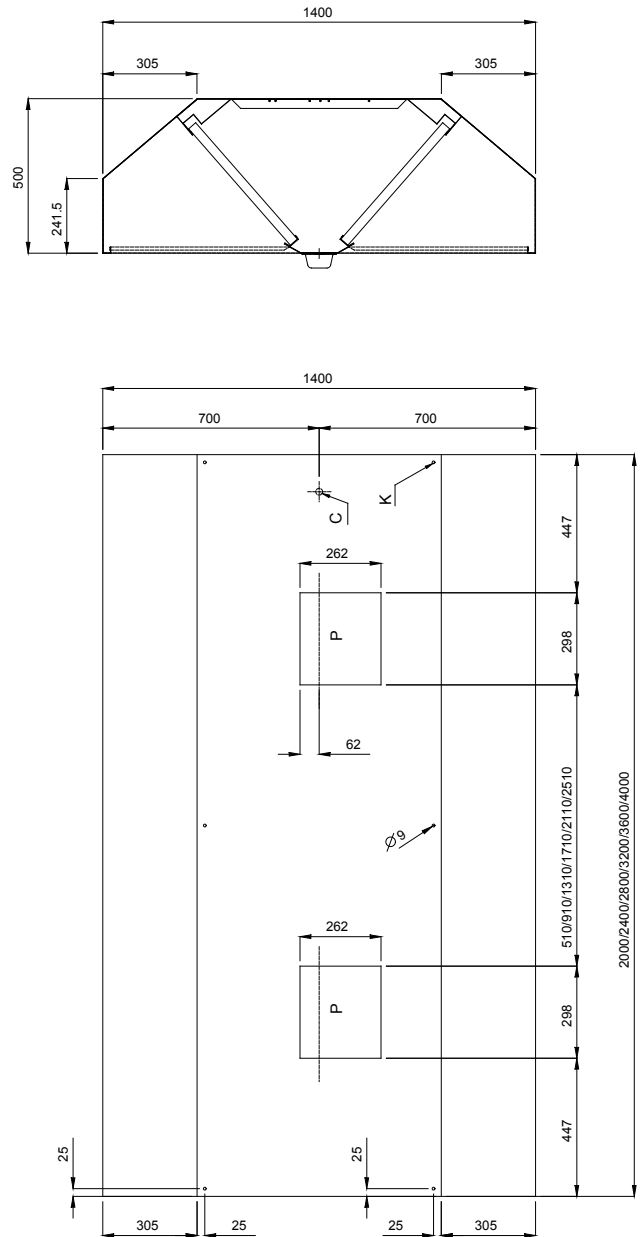

BLOCK - B line - 1400 mm

430 AISI CENTRAL TYPE HOODS **ZANUSSI** PROFESSIONAL

FUNCTIONAL AND CONSTRUCTION FEATURES

- ◆ Constructed entirely in 430 AISI stainless steel.
- ◆ Labyrinth filters in 430 AISI stainless steel easily removable for cleaning. Labyrinth filters guarantee constant filtration to avoid clogging and protect against fire.

TECHNICAL DATA								
CHARACTERISTICS	MODELS							
	BC1412BT 642338	BC1416BT 642339	BC1420BT 642340	BC1424BT 642341	BC1428BT 642342	BC1432BT 642007	BC1436BT 642343	BC1440BT 642344
External dimensions - mm								
width	1200	1600	2000	2400	2800	3200	3600	4000
depth	1400	1400	1400	1400	1400	1400	1400	1400
height	500	500	500	500	500	500	500	500
Air Capacity - mc/h	2200	2800	3500	4200	4900	5600	6400	7000
Net weight - kg.	50	58	60	79	87	94	103	110
Shipping weight - lb	132	150	154	196	214	229	249	265
INCLUDED ACCESSORIES								
304 S/S BLIND PANEL 400X500H MM	2	2	2				2	2
430 S/S LABYRINTH FILTER H=500 MM	4	4	8	8	10	12	12	14