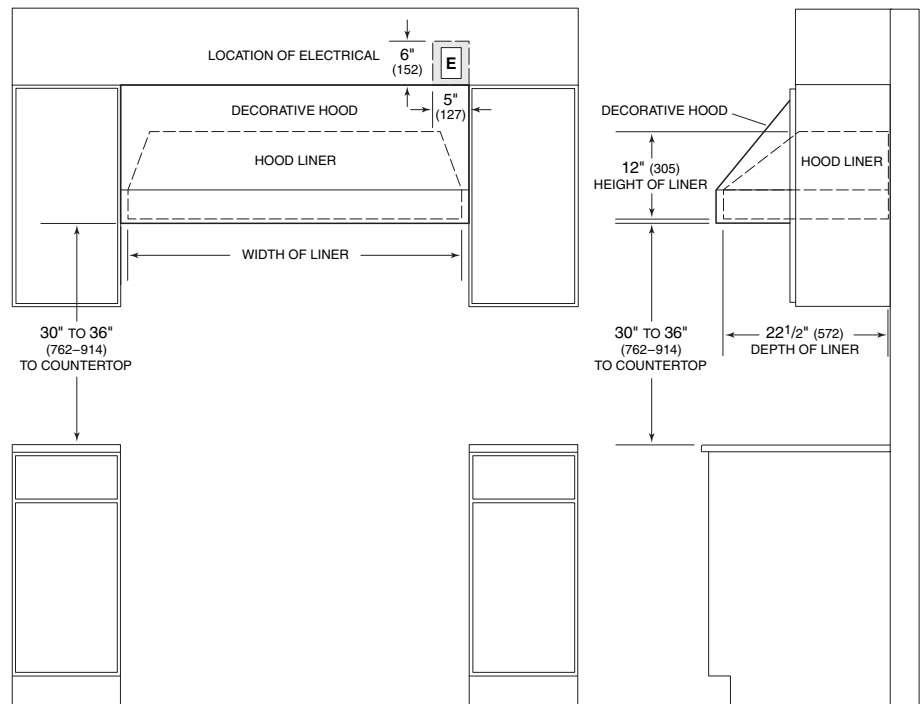

Installation Specifications

VERTICAL DISCHARGE ONLY FOR VENTILATION HOOD LINERS.

Installation Notes

Pro hood liners are sold as a shell only. An internal, in-line or remote blower is required. For blower recommendations, visit our website, wolfappliance.com. Transition with backdraft damper is included.

Pro hood liners are recommended for use with all Wolf cooking appliances.

A decorative hood can be created out of wood, plaster, tile or metal. The shape of the decorative hood is not critical, the only place where the the liner and outside cover must meet is at the bottom edge of the metal liner. The decorative hood and liner must fit at the bottom edge in both width and depth. The height of the liner does not have to be the same as the height of the decorative hood, and is generally shorter.

Complete installation specifications can be found on our website, wolfappliance.com.

Dimensions in parentheses are in millimeters unless otherwise specified.