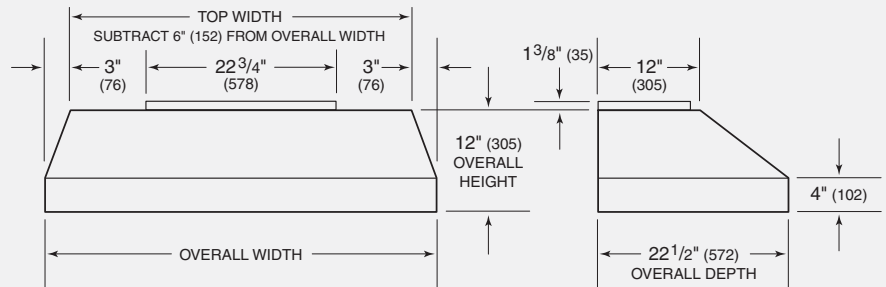

Overall Dimensions

Unit dimensions may vary by $\pm 1/8$ ".

Specifications

Overall Widths	34 ³ / ₈ ", 40 ³ / ₈ ", 46 ³ / ₈ ", 52 ³ / ₈ " and 58 ³ / ₈ "
Overall Height	12"
Overall Depth	22 ¹ / ₂ "
Bottom of Hood to Countertop	30" to 36"
Discharge	Vertical
Duct Size	10" Round
Electrical Requirements	110/120 V AC 60 Hz, 15 amp dedicated circuit
Shipping Weight	54–82 lbs