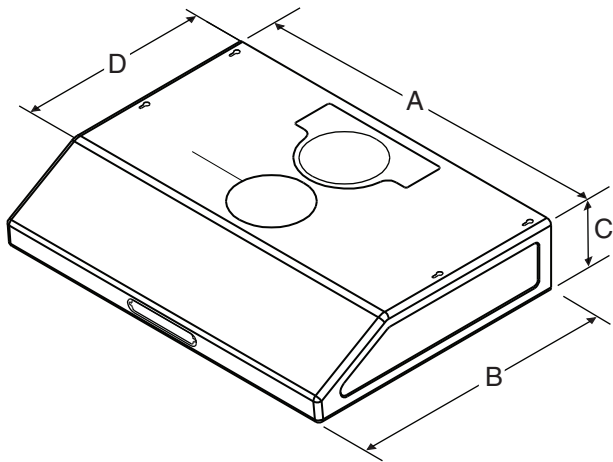

UNDER CABINET HOOD

Style of product may vary from picture

PRODUCT DIMENSIONS

	INCHES	CENTIMETERS
A	30	76.2
B	22 1/4	56.5
C	6	15.2
D	15 5/8	39.7
E	10 1/4	26.0
F	10 1/2	26.7
G	7 1/4	18.4
H	3 3/8	8.6
J	1 3/4	4.4
K	1	2.5
L	1	2.5
M	7/8	2.2
N	11	27.9
P	10	25.4
Q	1/2	1.3
R	3	7.6

MODEL SKUs

UXT5430ADB
 UXT5430ADQ
 UXT5430ADS
 UXT5430ADW

NOTES:

Minimum mount height between range top to hood bottom should be no less than 24". Maximum mount height should be no higher than 32". It is important to install the hood at the proper mounting height. Hoods mounted too low could result in heat damage and fire hazard; while hoods mounted too high will be hard to reach and will lose performance and efficiency.