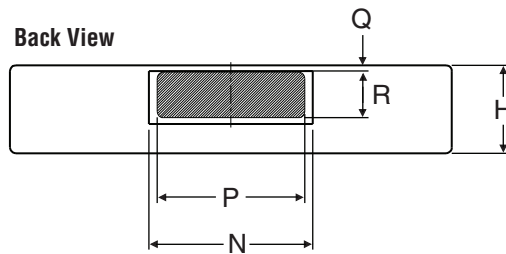

UNDER CABINET HOOD

Style of product may vary from picture

PRODUCT DIMENSIONS

	INCHES	CENTIMETERS
A	30	76.2
B	22 1/4	56.5
C	6	15.2
D	15 5/8	39.7
E	10 1/4	26.0
F	10 1/2	26.7
G	7 1/4	18.4
H	3 3/8	8.6
J	1 3/4	4.4
K	1	2.5
L	1	2.5
M	7/8	2.2
N	11	27.9
P	10	25.4
Q	1/2	1.3
R	3	7.6

MODEL SKUs

UXT5430ADB
 UXT5430ADQ
 UXT5430ADS
 UXT5430ADW

NOTES:

Minimum mount height between range top to hood bottom should be no less than 24". Maximum mount height should be no higher than 32". It is important to install the hood at the proper mounting height. Hoods mounted too low could result in heat damage and fire hazard; while hoods mounted too high will be hard to reach and will lose performance and efficiency.