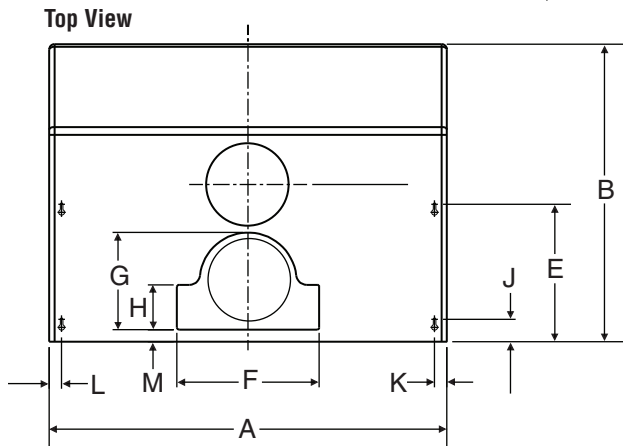

UNDER CABINET HOOD

Style of product may vary from picture

PRODUCT DIMENSIONS

	INCHES	CENTIMETERS
A	30	76.2
B	22 1/4	56.5
C	6	15.2
D	15 5/8	39.7
E	10 1/4	26.0
F	10 1/2	26.7
G	7 1/4	18.4
H	3 3/8	8.6
J	1 3/4	4.4
K	1	2.5
L	1	2.5
M	7/8	2.2
N	11	27.9
P	10	25.4
Q	1/2	1.3
R	3	7.6

MODEL SKUs

UXT5430ADB
 UXT5430ADQ
 UXT5430ADS
 UXT5430ADW

NOTES:

Minimum mount height between range top to hood bottom should be no less than 24". Maximum mount height should be no higher than 32". It is important to install the hood at the proper mounting height. Hoods mounted too low could result in heat damage and fire hazard; while hoods mounted too high will be hard to reach and will lose performance and efficiency.