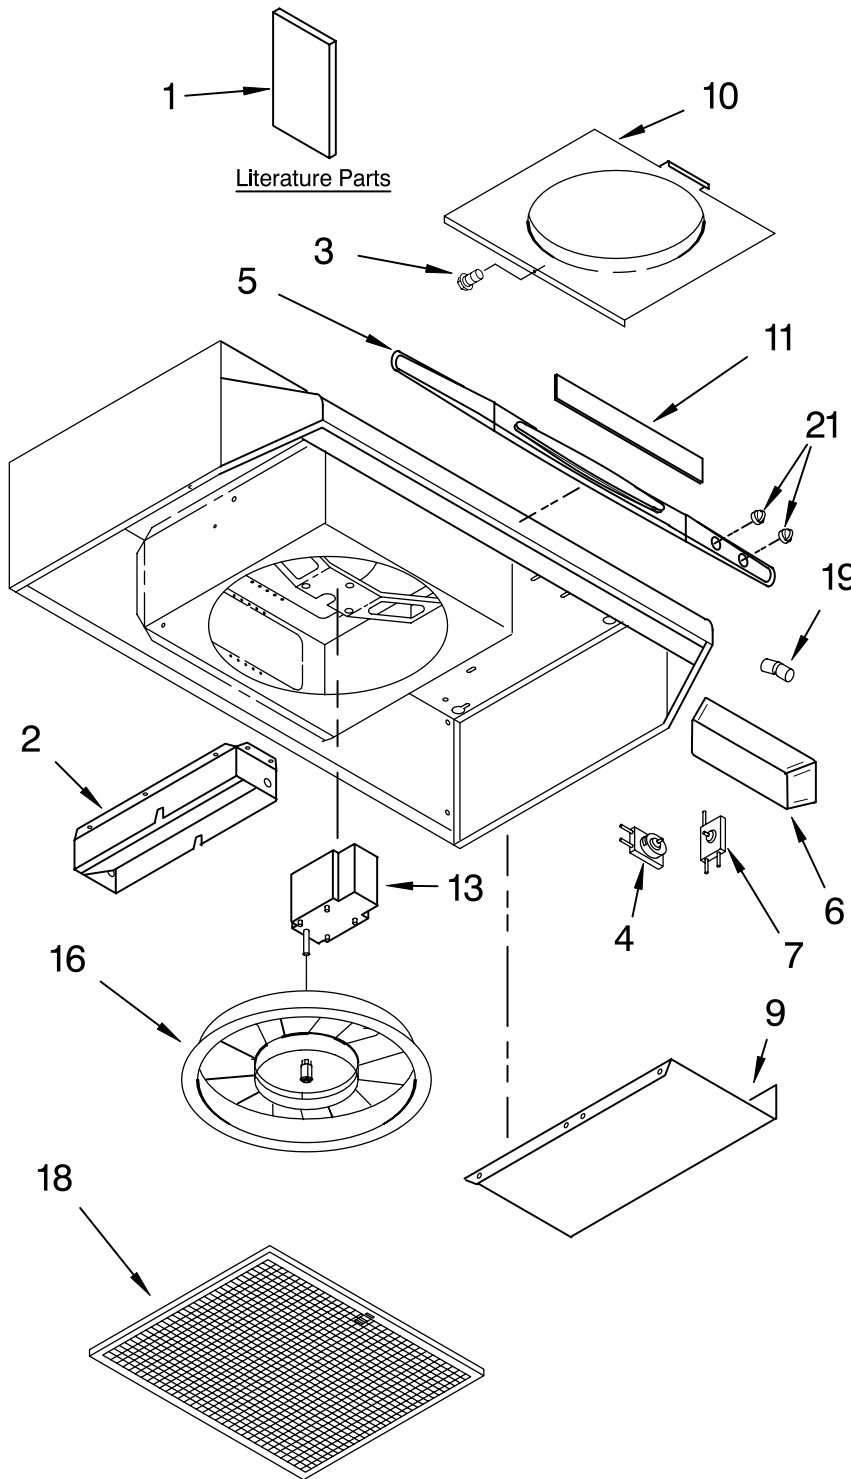

# RANGE HOOD PARTS

30" & 36" RANGE HOOD

For Model: RH4830XLQ1, RH4830XLS1, RH4830XLT1, RH4830XLB1  
 RH4836XLQ1, RH4836XLS1, RH4836XLT1, RH4836XLB1  
 (Designer White)(Stainless Steel) (Biscuit) (Black)

Illus. No.	Part No.	DESCRIPTION
1		Literature Parts
	9763369	Guide, Use & Care
2	8190223	Damper
3	8189871	Screw, #8-18 x 1/4
4	8190210	Switch, Fan
5		Grille, Vent
	8190215	White
	8190216	Biscuit
	8190214	Black
6	8190212	Lens, Light
7	8190211	Switch, Light
9	8190213	Cover, Wiring
10	8189869	Plate, Duct 7"
11		Baffle
	8190055	White
	8190220	Biscuit
	8190054	Black
13	8190052	Motor
16	8190053	Blade, Fan
18	8190221	Filter, Aluminum
19	8190209	Socket, Lamp (2)
21		Knob
	8190218	White
	8190219	Biscuit
	8190217	Black

### Miscellaneous

- 8190208 Pin, Hitch
- 8190222 Filter, Non-Ducted

FOR ORDERING INFORMATION REFER TO PARTS PRICE LIST