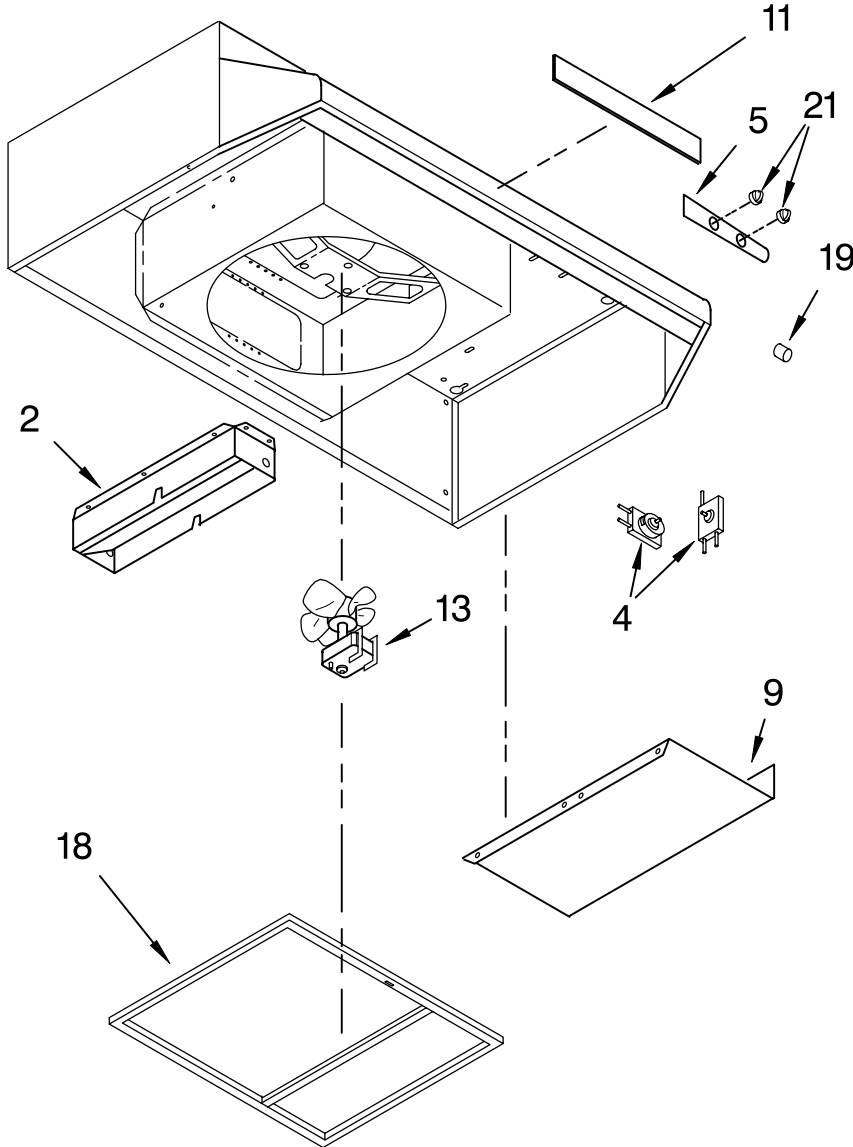

RANGE HOOD PARTS

30" & 36" RANGE HOOD

For Model: RH3730XLQ0, RH3730XLS0, RH3730XLT0, RH3730XLB0
 RH3736XLQ0, RH3736XLS0, RH3736XLT0, RH3736XLB0
 (Designer White) (Stainless Steel) (Biscuit) (Black)

Illus. No.	Part No.	DESCRIPTION
1	8190270	Guide, Use & Care
2	8190223	Damper
4	8190226	Harness, Wire (Includes Switches)
5		Nameplate
	8190197	White
	8190199	Biscuit
	8190198	Black
9		Cover, Wiring
	8190233	White
	8190235	Biscuit
	8190234	Black
11		Baffle
	8190236	White
	8190238	Biscuit
	8190237	Black
13	8190230	Motor/Fan Blade
18	8190231	Filter
19	8190225	Socket, Lamp
21		Knob
	8190227	White
	8190229	Biscuit
	8190228	Black