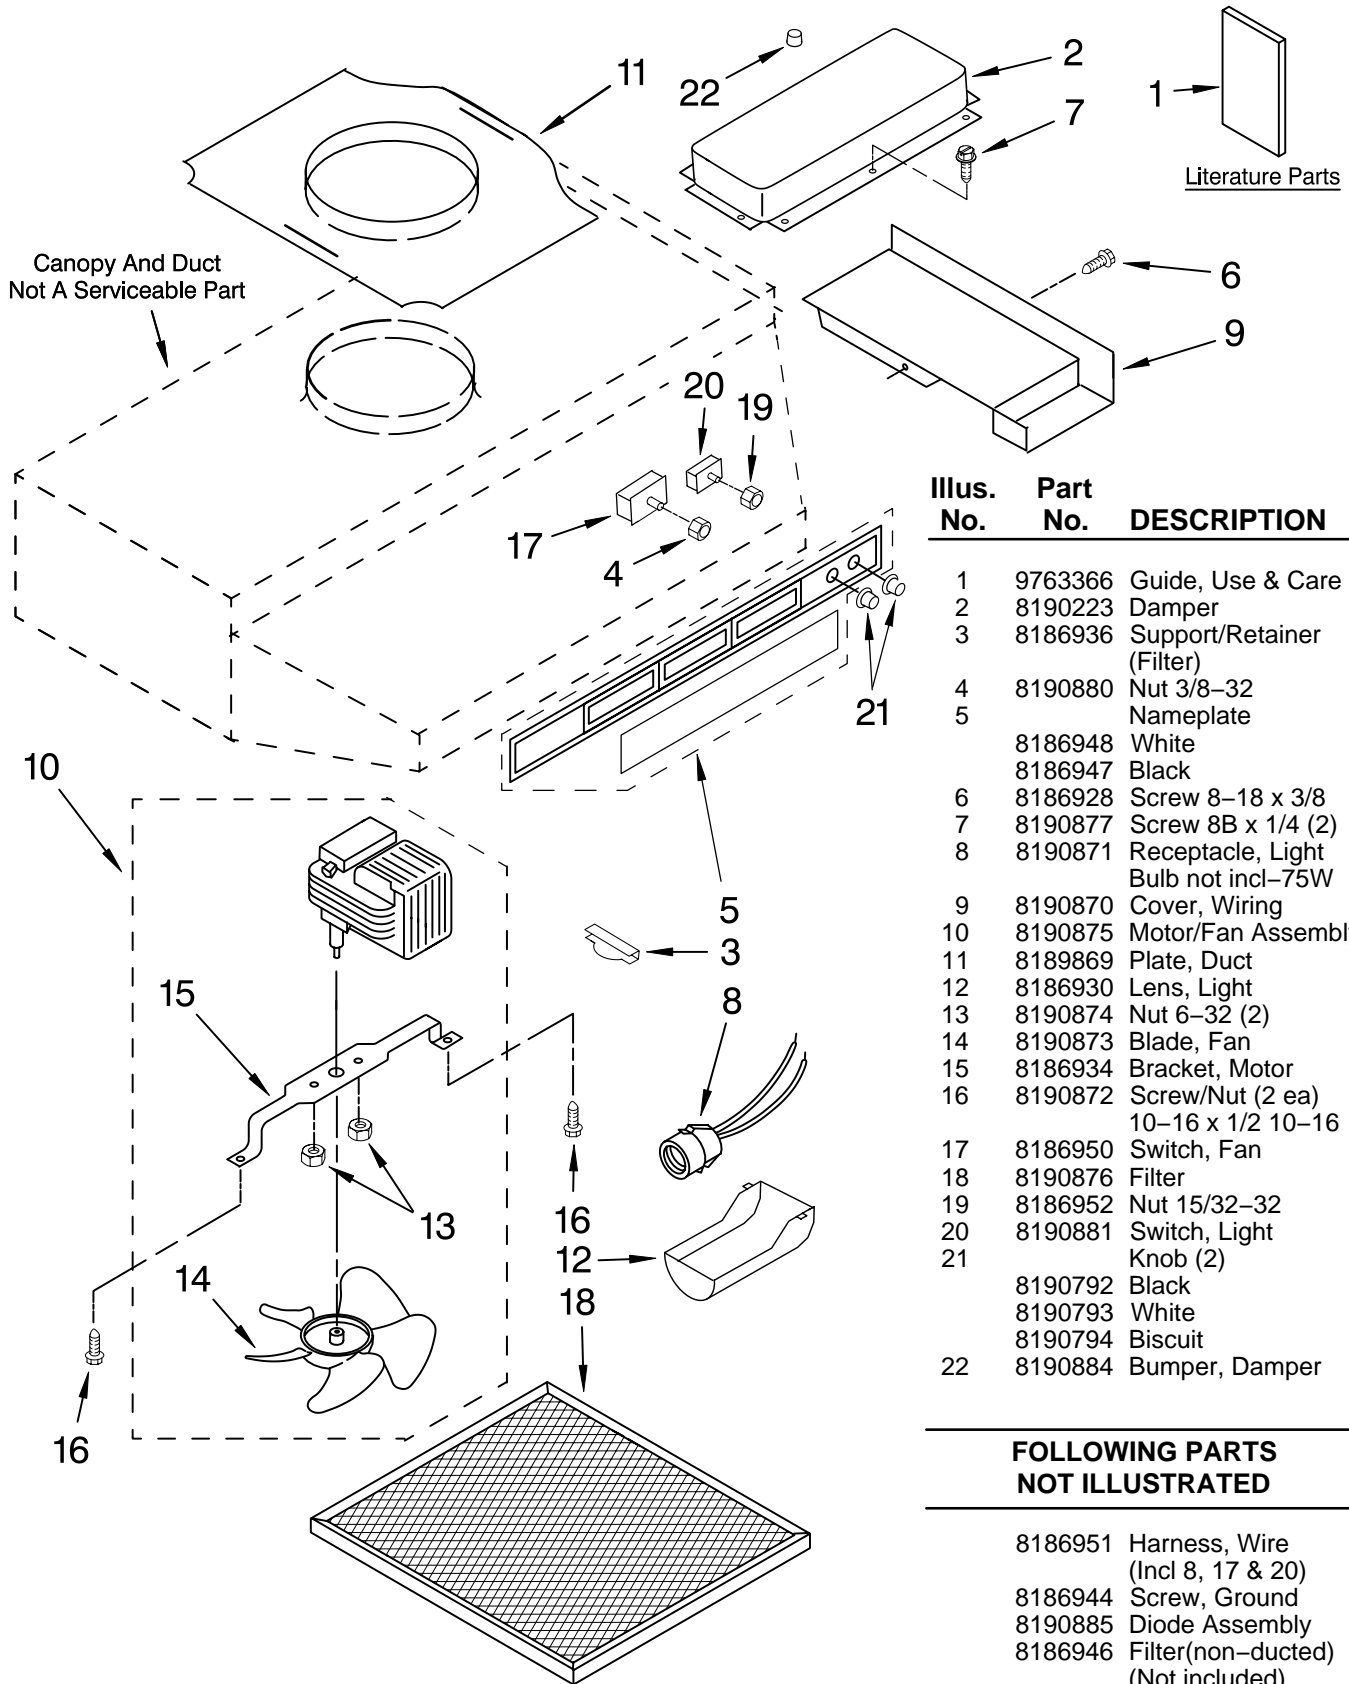

# RANGE HOOD PARTS

30" & 36" RANGE HOOD

For Models: RH3730XLB3, RH3730XLQ3, RH3730XLT3, RH3730XLS3  
 RH3736XLB3, RH3736XLQ3, RH3736XLT3, RH3736XLS3  
 (Black) (White) (Biscuit) (S.Steel)

Illus. No.	Part No.	DESCRIPTION
1	9763366	Guide, Use & Care
2	8190223	Damper
3	8186936	Support/Retainer (Filter)
4	8190880	Nut 3/8-32
5		Nameplate
	8186948	White
	8186947	Black
6	8186928	Screw 8-18 x 3/8
7	8190877	Screw 8B x 1/4 (2)
8	8190871	Receptacle, Light Bulb not incl-75W
9	8190870	Cover, Wiring
10	8190875	Motor/Fan Assembly
11	8189869	Plate, Duct
12	8186930	Lens, Light
13	8190874	Nut 6-32 (2)
14	8190873	Blade, Fan
15	8186934	Bracket, Motor
16	8190872	Screw/Nut (2 ea) 10-16 x 1/2 10-16
17	8186950	Switch, Fan
18	8190876	Filter
19	8186952	Nut 15/32-32
20	8190881	Switch, Light
21		Knob (2)
	8190792	Black
	8190793	White
	8190794	Biscuit
22	8190884	Bumper, Damper

### FOLLOWING PARTS NOT ILLUSTRATED

- 8186951 Harness, Wire (Incl 8, 17 & 20)
- 8186944 Screw, Ground
- 8190885 Diode Assembly
- 8186946 Filter(non-ducted) (Not included)

FOR ORDERING INFORMATION REFER TO PARTS PRICE LIST