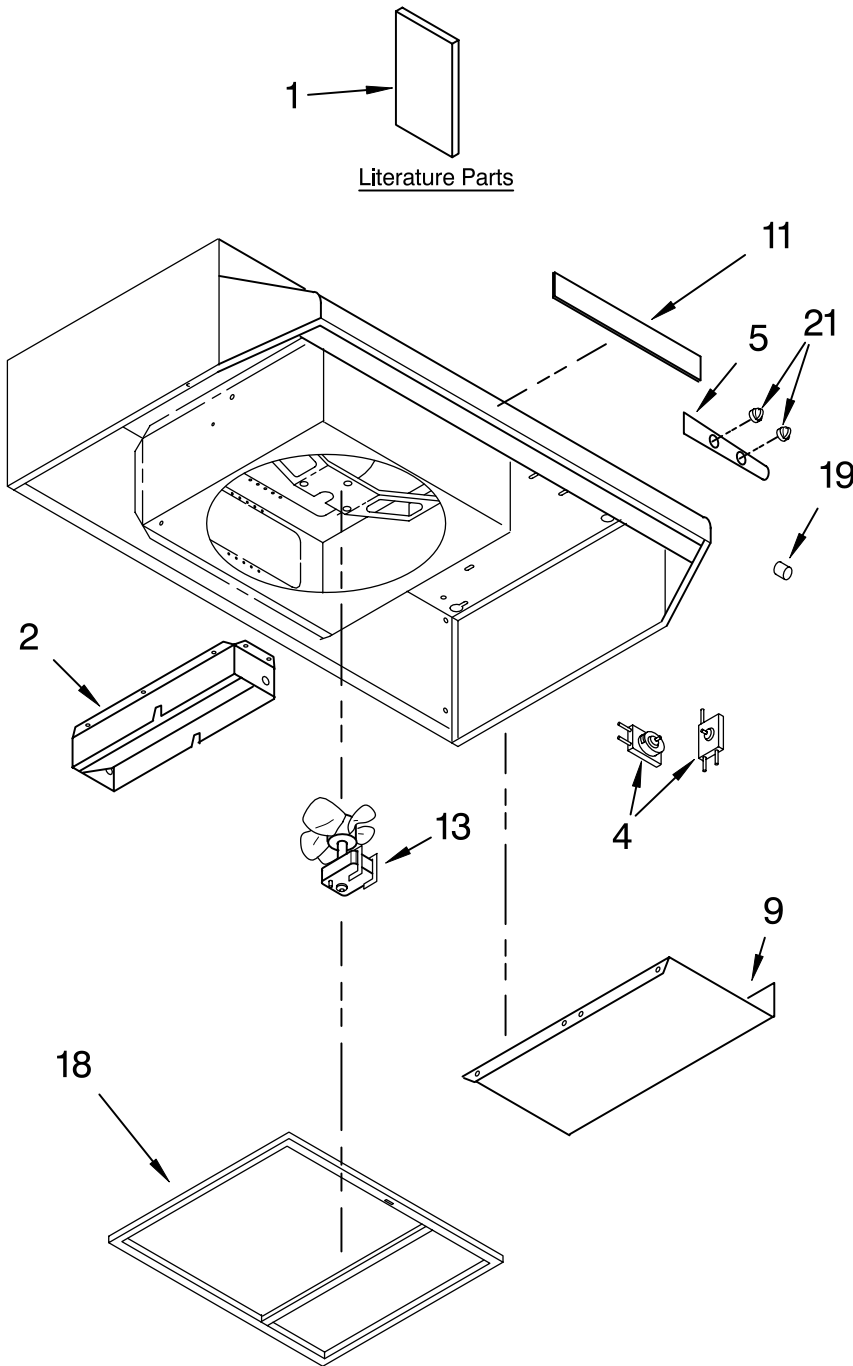

# RANGE HOOD PARTS

30" & 36" RANGE HOOD

For Model: RH3730XLQ1, RH3730XLS1, RH3730XLT1, RH3730XLB1

RH3736XLQ1, RH3736XLS1, RH3736XLT1, RH3736XLB1

(Designer White) (Stainless Steel) (Biscuit) (Black)

Illus. No.	Part No.	DESCRIPTION
1	9763368	Guide, Use & Care
2	8190223	Damper
4	8190226	Harness, Wire (Includes Switches)
5		Nameplate
	8190197	White
	8190199	Biscuit
	8190198	Black
9		Cover, Wiring
	8190233	White
	8190235	Biscuit
	8190234	Black
11		Baffle
	8190236	White
	8190238	Biscuit
	8190237	Black
13	8190230	Motor/Fan Blade
18	8190231	Filter
19	8190225	Socket, Lamp
21		Knob
	8190227	White
	8190229	Biscuit
	8190228	Black