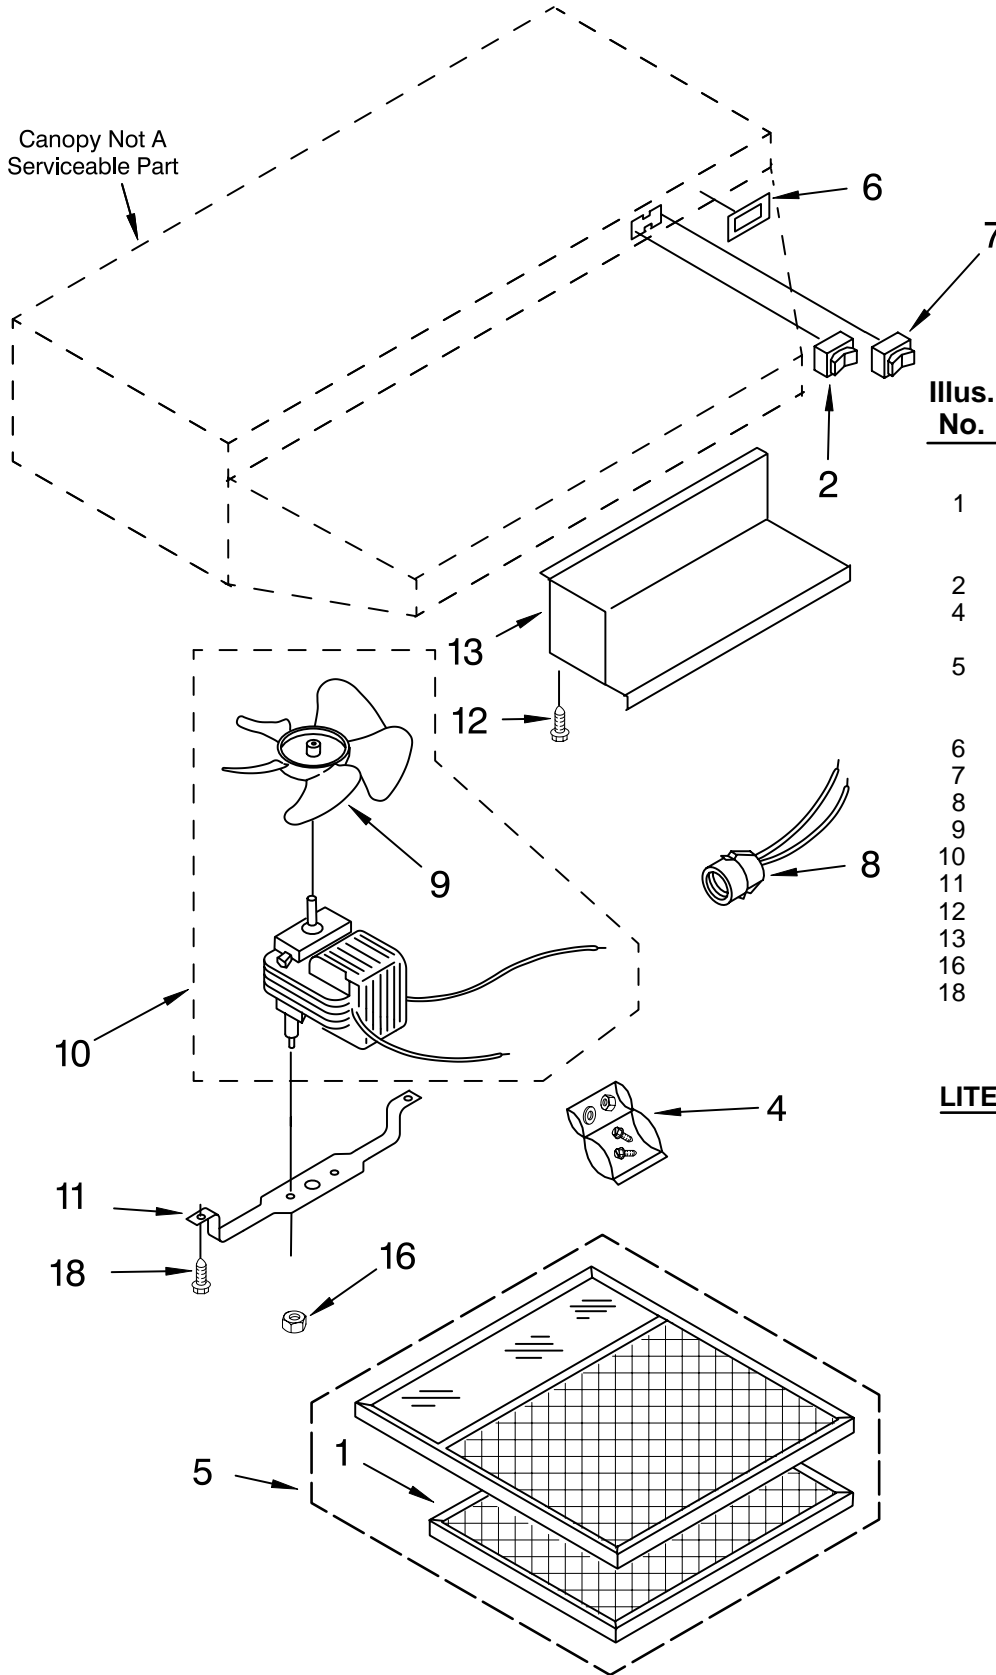

RANGE HOOD PARTS

For Model: RH2636XJQ0
(Designer White)

36" RANGE HOOD
(Ductless)
(Use with Gas or Electric Range)

Illus. No.	Part No.	DESCRIPTION
1	883151	Pad, Charcoal (Replacement, Package Of 3)
2	883261	Switch, Light
4	883185	Installation Hardware
5	883149	Filter, With Lens (Includes 1 Charcoal Pad)
6	8189511	Name Plate
7	883262	Switch, Fan
8	883094	Light Socket
9	883381	Blade, Fan
10	883377	Motor, Blade Assy
11	883397	Bracket, Motor
12	830465	Screw
13	883095	Cover, Wiring
16	883353	Nut, 6-32 (2)
18	883354	Screw, 8-32 x 1/4 (2)

LITERATURE PARTS

- LIT830735 Order Blank, Filter
- LIT883184 Wiring Diagram
- LIT8284867 Installation & Operating Instructions

FOR ORDERING INFORMATION REFER TO PARTS PRICE LIST