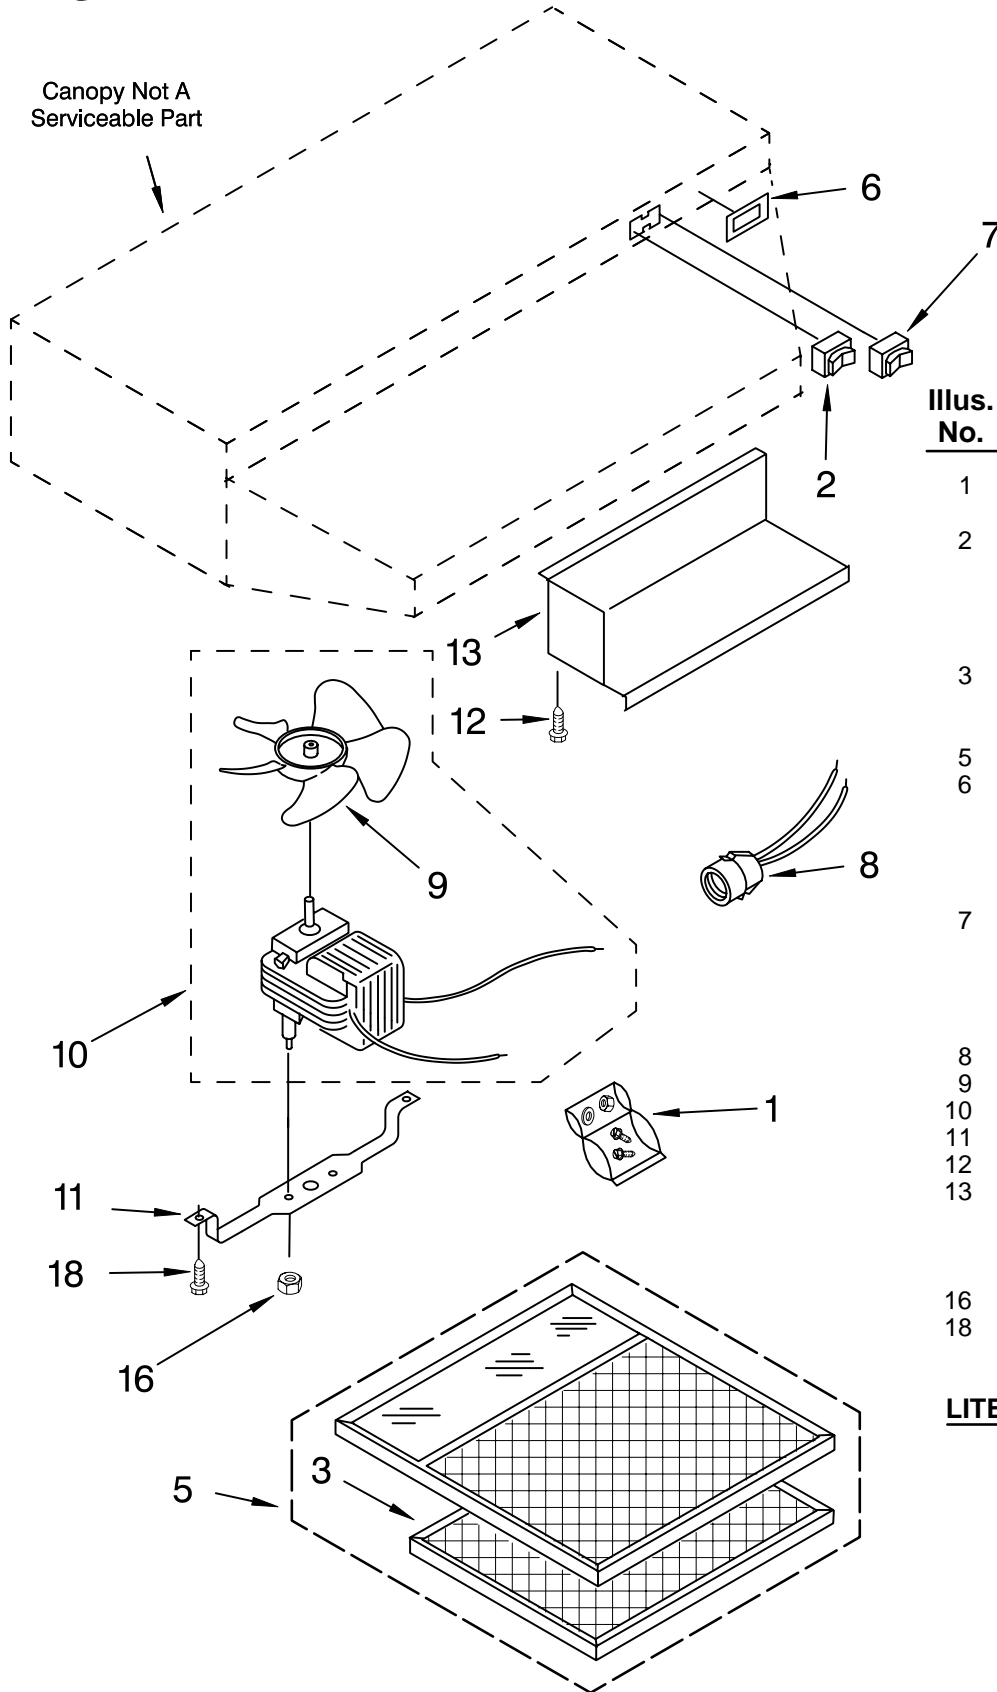

RANGE HOOD PARTS

For Model: RH2630XJQ1, RH2630XJZ1, RH2630XJB1, RH2630XJT1
 (Designer White) (Almond) (Black) (Biscuit)

30" RANGE HOOD
 (Ductless)
 (Use with Gas or Electric Range)

Illus. No.	Part No.	DESCRIPTION
1	883185	Installation Hardware
2		Switch, Light
	8189843	White Model
	8189845	Black Model
	8189844	Almond Model
	8189846	Biscuit
3	883151	Pad, Charcoal (Replacement Package Of 3)
5	883149	Filter, With Lens
6		Nameplate
	8189511	White Model
	8189512	Almond Model
	8189513	Black Model
	8189514	Biscuit
7		Switch, Fan
	8189847	White Model
	8189849	Black Model
	8189848	Almond Model
	8189850	Biscuit
8	883094	Light Socket
9	883381	Blade, Fan
10	883377	Motor/Blade Assy
11	883397	Bracket, Motor
12	830465	Screw, 8 x 1/4
13		Cover, wiring
	883095	White
	883096	Almond/Biscuit
	883169	Black
16	883353	Nut, 6-32 (2)
18	883354	Screw, 8-32 x 1/4 (2)

LITERATURE PARTS

- LIT830735 Order Blank, Filter
- LIT8284867 Installation & Operating Instructions
- 883184 Wiring Diagram

FOR ORDERING INFORMATION REFER TO PARTS PRICE LIST