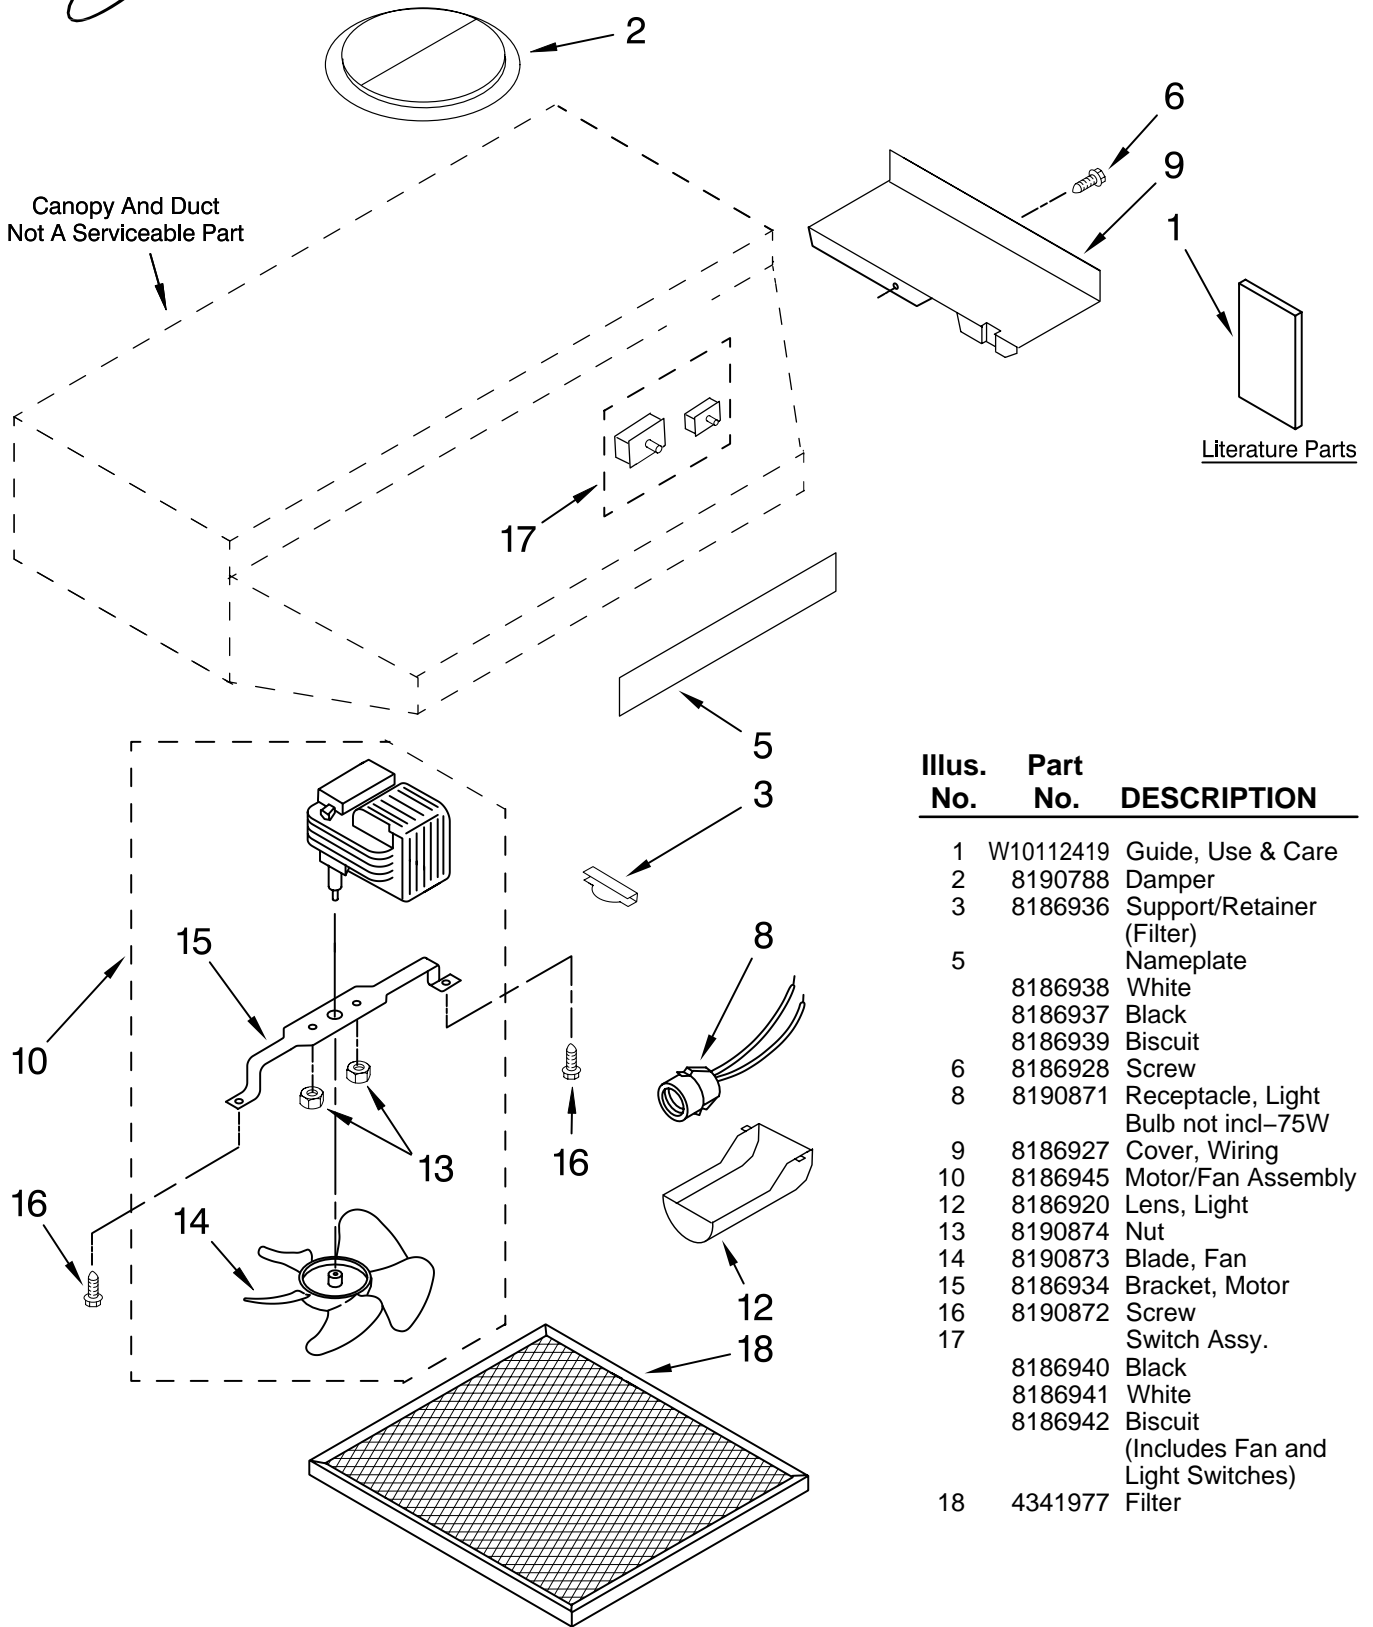

RANGE HOOD PARTS

24",30",36" RANGE HOOD

For Models: RH2624XJQ3, RH2630XJB3, RH2630XJQ3, RH2630XJT3, RH2636XJQ3
 (White) (Black) (White) (Biscuit) (White)

Illus. No.	Part No.	DESCRIPTION
1	W10112419	Guide, Use & Care
2	8190788	Damper
3	8186936	Support/Retainer (Filter)
5		Nameplate
	8186938	White
	8186937	Black
	8186939	Biscuit
6	8186928	Screw
8	8190871	Receptacle, Light Bulb not incl-75W
9	8186927	Cover, Wiring
10	8186945	Motor/Fan Assembly
12	8186920	Lens, Light
13	8190874	Nut
14	8190873	Blade, Fan
15	8186934	Bracket, Motor
16	8190872	Screw
17		Switch Assy.
	8186940	Black
	8186941	White
	8186942	Biscuit
		(Includes Fan and Light Switches)
18	4341977	Filter

FOR ORDERING INFORMATION REFER TO PARTS PRICE LIST