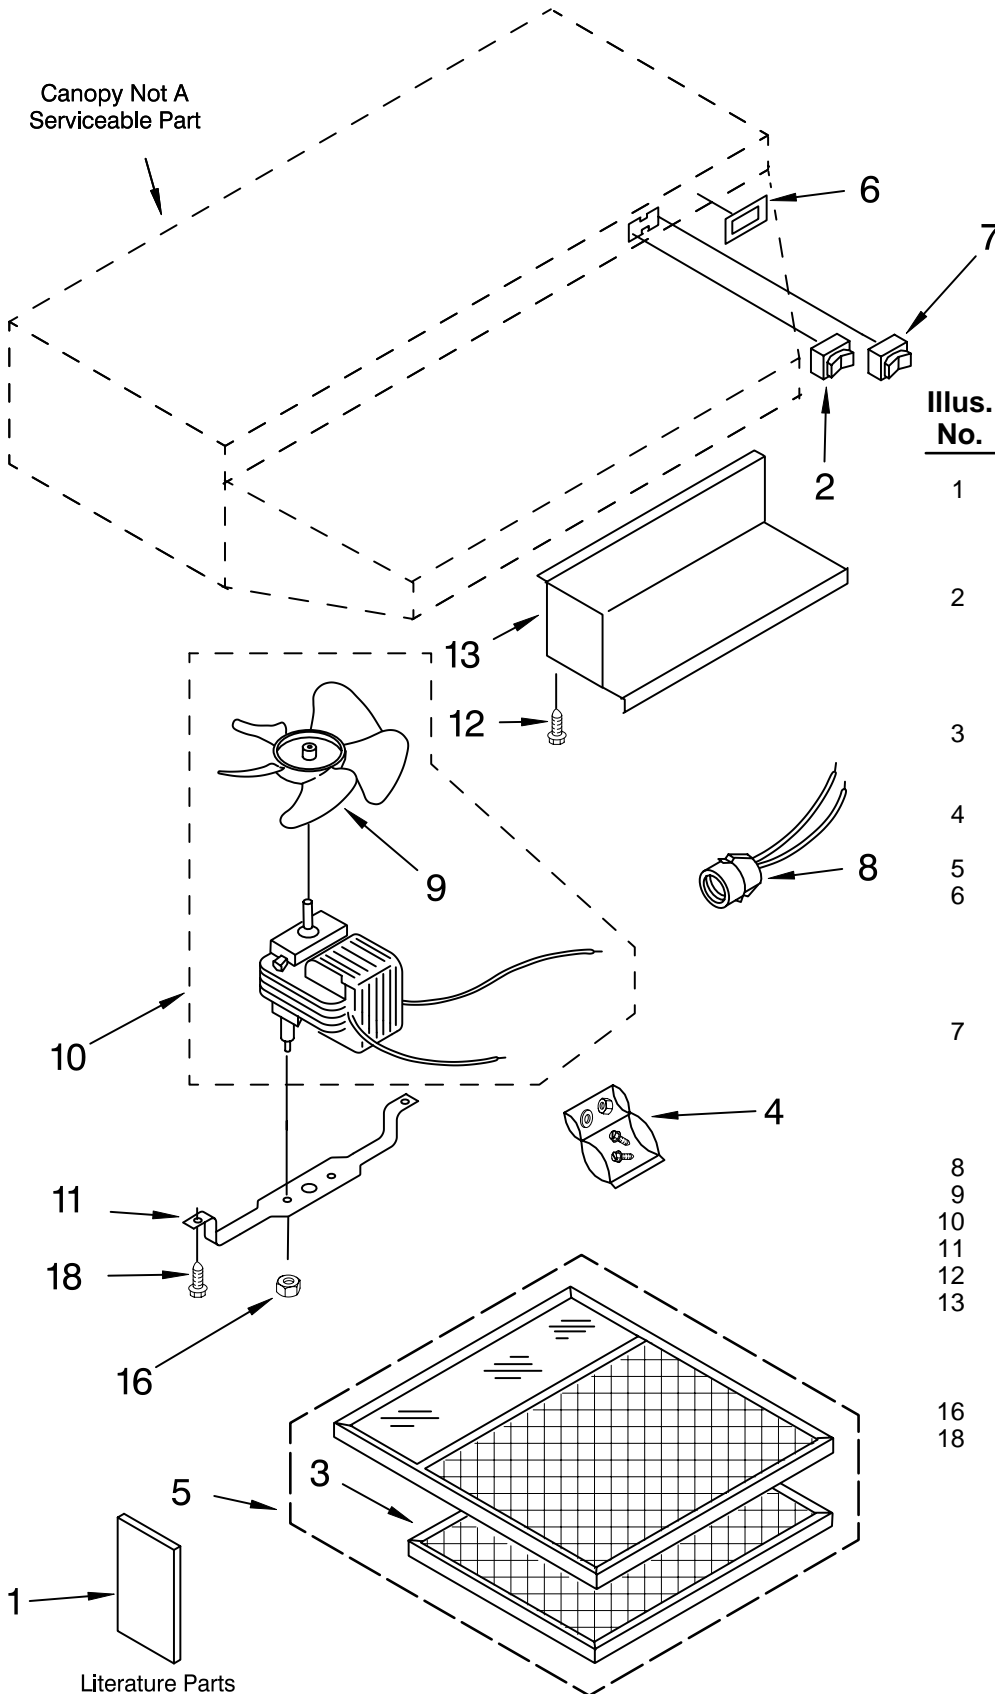

RANGE HOOD PARTS

For Model: RH2630XJQ2, RH2630XJZ2, RH2630XJB2, RH2630XJT2

(Designer White) (Almond) (Black) (Biscuit)

30" RANGE HOOD
(Ductless)
(Use with Gas or Electric Range)

Illus. No.	Part No.	DESCRIPTION
1	9763371	Literature Parts Instructions, Installation
	883184	Wiring Diagram
2	8189843	White Model
	8189845	Black Model
	8189844	Almond Model
	8189846	Biscuit
3	883151	Pad, Charcoal (Replacement Package Of 3)
4	883185	Hardware, Installation
5	883149	Filter, With Lens
6	8189511	White Model
	8189512	Almond Model
	8189513	Black Model
	8189514	Biscuit
7	8189847	Switch, Fan
	8189849	Black Model
	8189848	Almond Model
	8189850	Biscuit
8	883094	Light Socket
9	883381	Blade, Fan
10	883377	Motor/Blade Assy
11	883397	Bracket, Motor
12	830465	Screw, 8 x 1/4
13	883095	White
	883096	Almond/Biscuit
	883169	Black
16	883353	Nut, 6-32 (2)
18	883354	Screw, 8-32 x 1/4 (2)