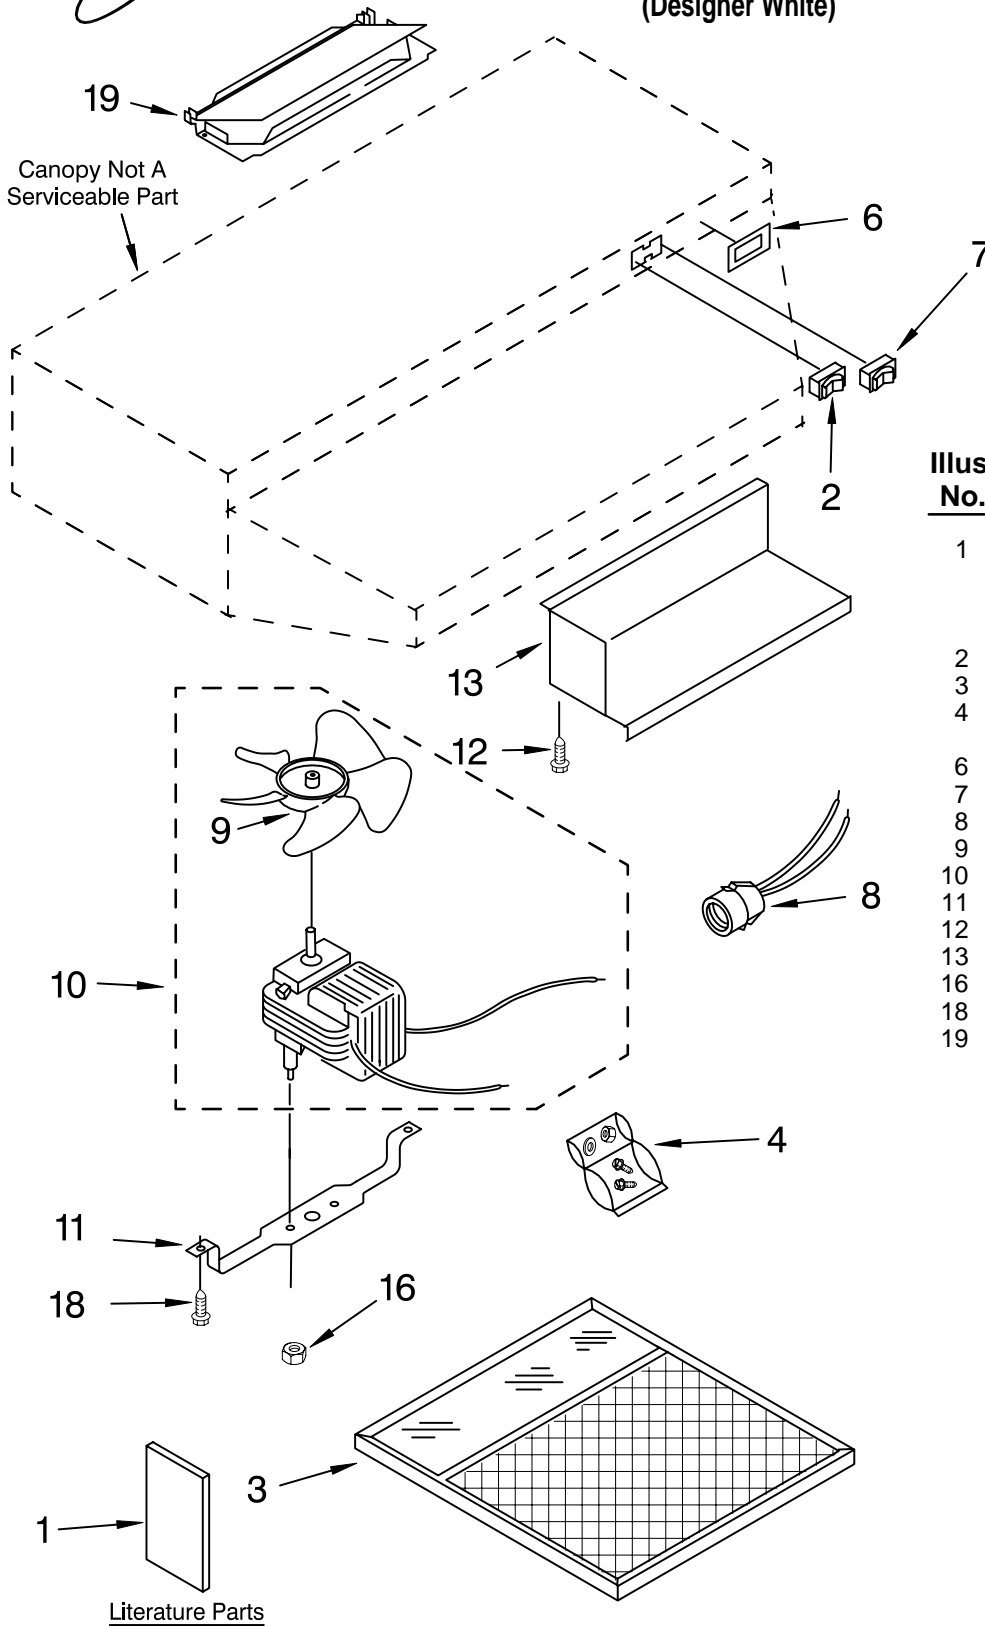

# RANGE HOOD PARTS

For Model: RH2336XJQ2  
(Designer White)

36" RANGE HOOD  
(Vented)  
(Use with Gas or Electric Range)

| Illus. No. | Part No. | DESCRIPTION                |
|------------|----------|----------------------------|
| 1          |          | Literature Parts           |
|            | 9763371  | Instructions, Installation |
|            | 883184   | Wiring Diagram             |
| 2          | 8189843  | Switch, Light              |
| 3          | 883103   | Filter with Lens           |
| 4          | 883191   | Installation Hardware      |
| 6          | 8189511  | Name Plate                 |
| 7          | 8189847  | Switch, Fan                |
| 8          | 883094   | Light Socket               |
| 9          | 883382   | Blade, Fan                 |
| 10         | 883378   | Motor/Fan Assembly         |
| 11         | 883397   | Bracket, Motor             |
| 12         | 830465   | Screw                      |
| 13         | 883095   | Cover, Wiring              |
| 16         | 883353   | Nut, 6-32                  |
| 18         | 884354   | Screw,                     |
| 19         | 830753   | Damper<br>8-32 x 1/4 (2)   |

FOR ORDERING INFORMATION REFER TO PARTS PRICE LIST