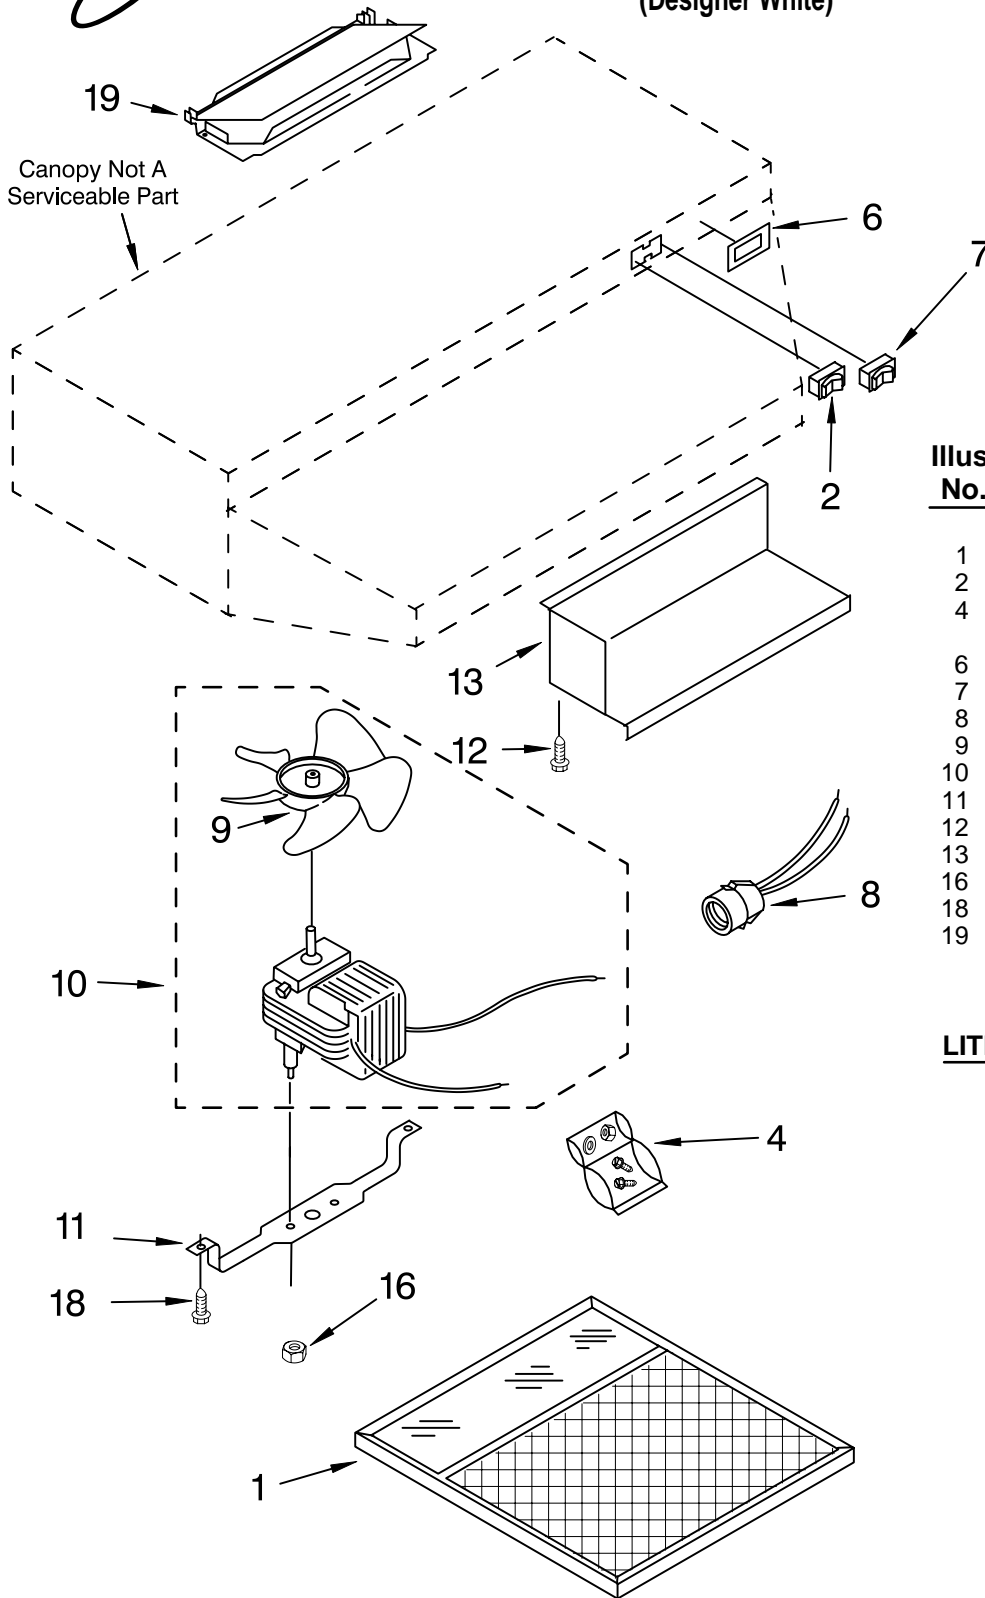

RANGE HOOD PARTS

For Model: RH2336XJQ0
(Designer White)

36" RANGE HOOD
(Vented)
(Use with Gas or Electric Range)

Illus. No.	Part No.	DESCRIPTION
1	883103	Filter, With Lens
2	883261	Switch, Light
4	883191	Installation Hardware
6	8189511	Name Plate
7	883262	Switch, Fan
8	883094	Light Socket
9	830428	Blade, Fan
10	830757	Motor, 2-Speed
11	883126	Bracket, Motor
12	830465	Screw
13	883095	Cover, Wiring
16	883353	Nut, 6-32
18	884354	Screw,
19	830753	Damper 8-32 x 1/4 (2)

LITERATURE PARTS

- LIT830735 Order Blank, Filter
- LIT883184 Wiring Diagram
- LIT8284867 Installation & Operating Instructions

FOR ORDERING INFORMATION REFER TO PARTS PRICE LIST