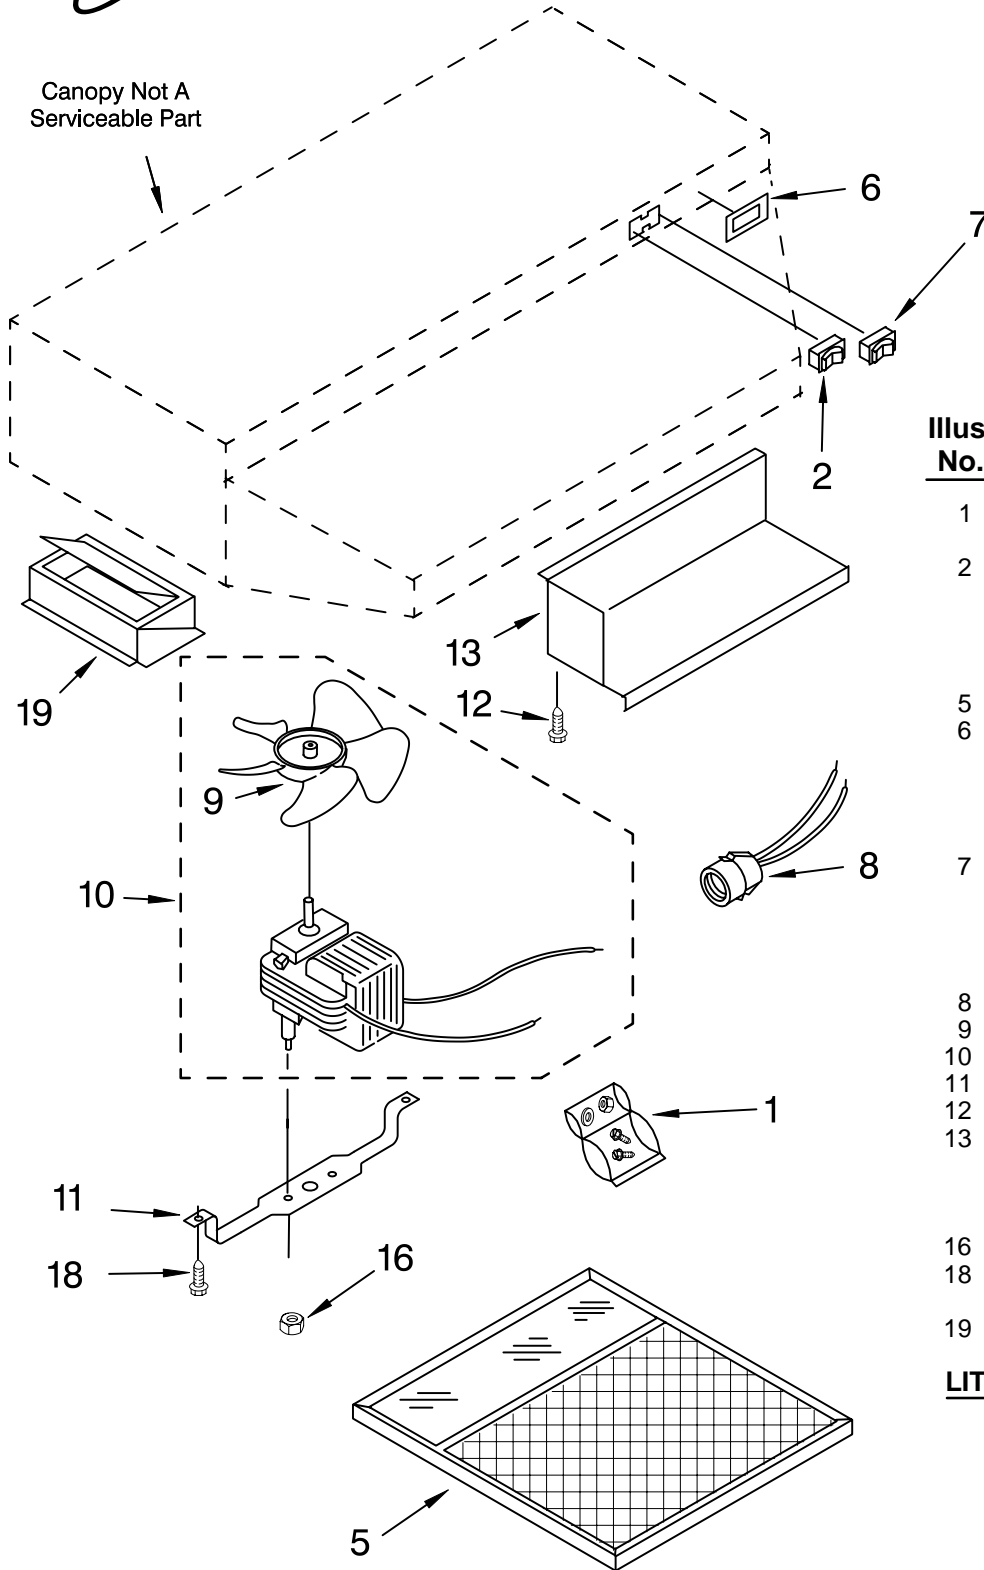

RANGE HOOD PARTS

For Model: RH2330XJQ1, RH2330XJZ1, RH2330XJB1, RH2330XJT1
 (Designer White) (Almond) (Black) (Biscuit)

30" RANGE HOOD
 (Vented)
 (Use with Gas or Electric Range)

Illus. No.	Part No.	DESCRIPTION
1	883191	Installation Hardware
2		Switch, Light
	8189843	White Model
	8189845	Black Model
	8189844	Almond Model
	8189846	Biscuit Model
5	883103	Filter, With Lens
6		Nameplate
	8189511	White Model
	8189512	Almond Model
	8189513	Black Model
	8189514	Biscuit Model
7		Switch, Fan
	8189847	White Model
	8189849	Black Model
	8189848	Almond Model
	8189850	Biscuit Model
8	883094	Light Socket
9	883382	Blade, Fan
10	883378	Motor/Fan Assembly
11	883397	Bracket, Motor
12	830465	Screw, 8 x 1/4
13		Cover, wiring
	883095	White
	883096	Almond/Biscuit
	883169	Black
16	883353	Nut, 6-32 (2)
18	883354	Screw, 8-32 x 1/4 (2)
19	830753	Damper

LITERATURE PARTS

LIT830735	Order Blank, Filter
LIT8284867	Installation & Operating Instructions
LIT883184	Wiring Diagram

FOR ORDERING INFORMATION REFER TO PARTS PRICE LIST