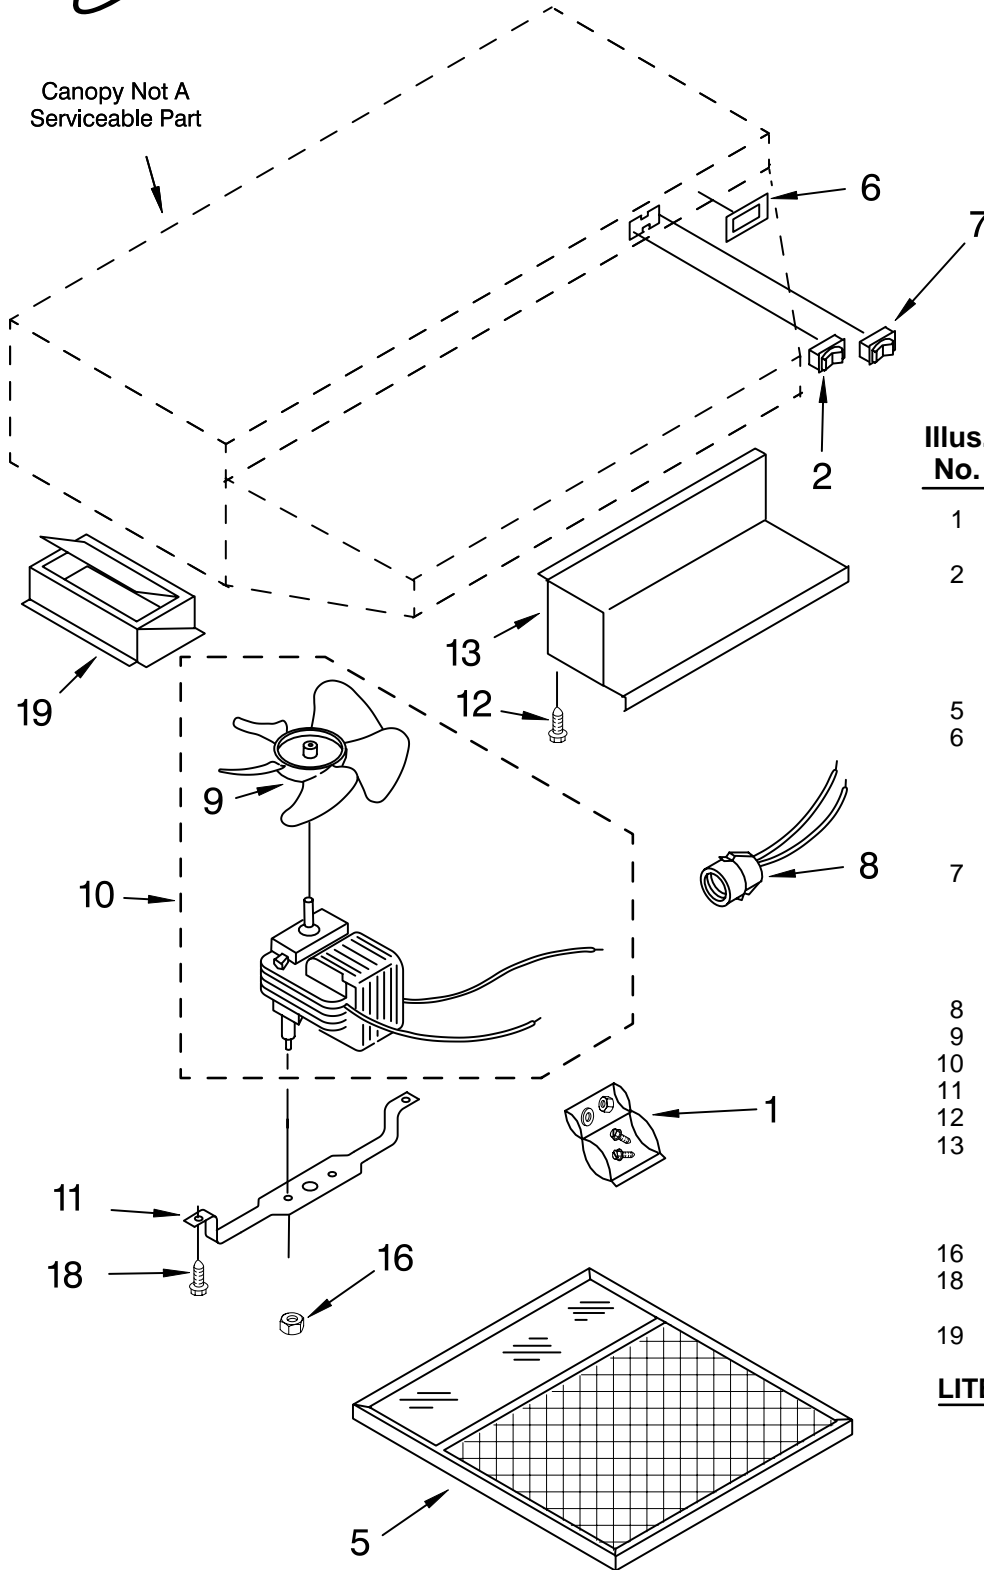

RANGE HOOD PARTS

For Model: RH2330XJQ0, RH2330XJZ0, RH2330XJB0, RH2330XJT0
 (Designer White) (Almond) (Black) (Biscuit)

30" RANGE HOOD
 (Vented)
 (Use with Gas or Electric Range)

Illus. No.	Part No.	DESCRIPTION
1	883191	Installation Hardware
2		Switch, Light
	883261	White Model
	883203	Black Model
	883335	Almond Model
	8189515	Biscuit Model
5	883103	Filter, With Lens
6		Nameplate
	8189511	White Model
	8189512	Almond Model
	8189513	Black Model
	8189514	Biscuit Model
7		Switch, Fan
	883262	White Model
	883202	Black Model
	883334	Almond Model
	8189516	Biscuit Model
8	883094	Light Socket
9	830428	Blade, Fan
10	830757	Motor, 2-Speed
11	883126	Bracket, Motor
12	830465	Screw, 8 x 1/4
13		Cover, wiring
	883095	White
	883096	Almond
	883169	Black
16	883353	Nut, 6-32 (2)
18	883354	Screw, 8-32 x 1/4 (2)
19	830753	Damper

LITERATURE PARTS

- LIT830735 Order Blank, Filter
- LIT8284637 Installation & Operating Instructions
- LIT883345 Wiring Diagram

FOR ORDERING INFORMATION REFER TO PARTS PRICE LIST