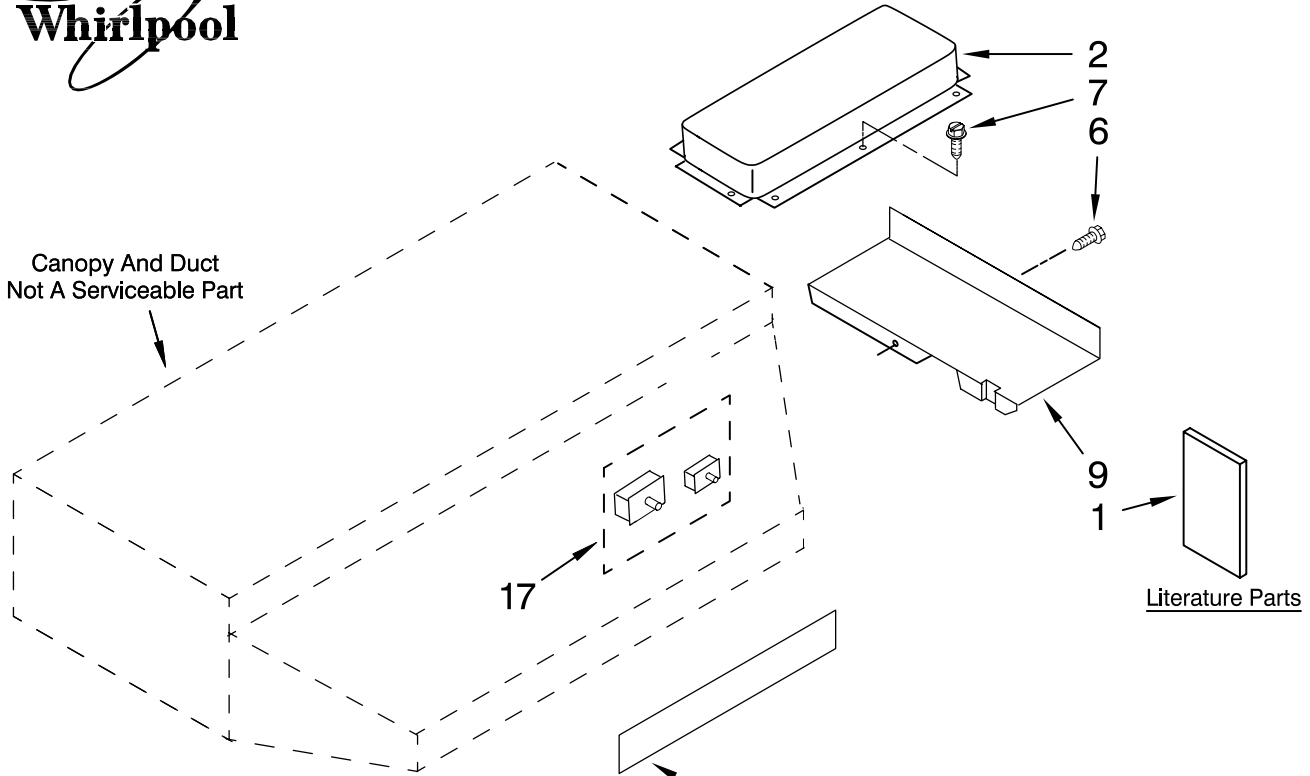

# RANGE HOOD PARTS

24",30",36" RANGE HOOD

For Models: RH2324XJQ3, RH2330XJB3, RH2330XJQ3, RH2330XJT3, RH2336XJQ3  
 (White) (Black) (White) (Biscuit) (White)

Illus. No.	Part No.	DESCRIPTION
1	W10112419	Guide, Use & Care
2	8186955	Damper
3	8186936	Support/Retainer (Filter)
5		Nameplate
	8186938	White
	8186937	Black
	8186939	Biscuit
6	8186928	Screw
7	8186944	Screw
8	8190871	Receptacle, Light Bulb not incl-75W
9	8186927	Cover, Wiring
10	8186945	Motor/Fan Assembly
12	8186930	Lens, Light
13	8190874	Nut
14	8190873	Blade, Fan
15	8186934	Bracket, Motor
16	8190872	Screw
17		Switch Assy.
	8186940	Black
	8186941	White
	8186942	Biscuit (Includes Fan and Light Switches)
18	4341977	Filter