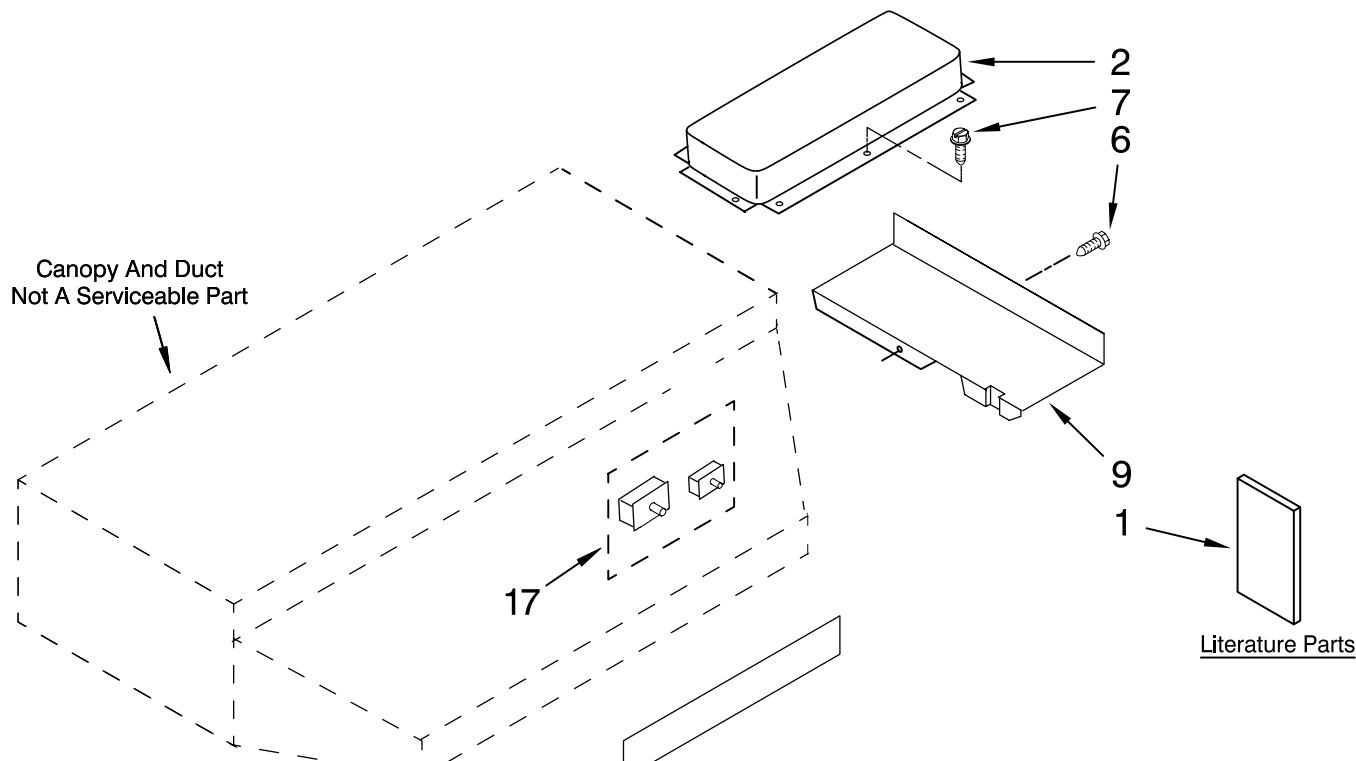

RANGE HOOD PARTS

30" RANGE HOOD

For Models: RH2030XJB3, RH2030XJQ3, RH2030XJT3
(Black) (White) (Biscuit)

Illus. No.	Part No.	DESCRIPTION
1	8186956	Guide, Use & Care
2	8186955	Damper
3	8186936	Support/Retainer (Filter)
5		Nameplate
	8186938	White
	8186937	Black
	8186939	Biscuit
6	8186928	Screw
7	8186944	Screw
8	8190871	Receptacle, Light Bulb not incl-75W
9	8186927	Cover, Wiring
10	8186932	Motor/Fan Assembly
12	8186930	Lens, Light
13	8190874	Nut
14	8190873	Blade, Fan
15	8186934	Bracket, Motor
16	8190872	Screw
17		Switch Assy.
	8186940	Black
	8186941	White
	8186942	Biscuit
		(Includes Fan and Light Switches)
18	8186933	Filter(Non-ducted)