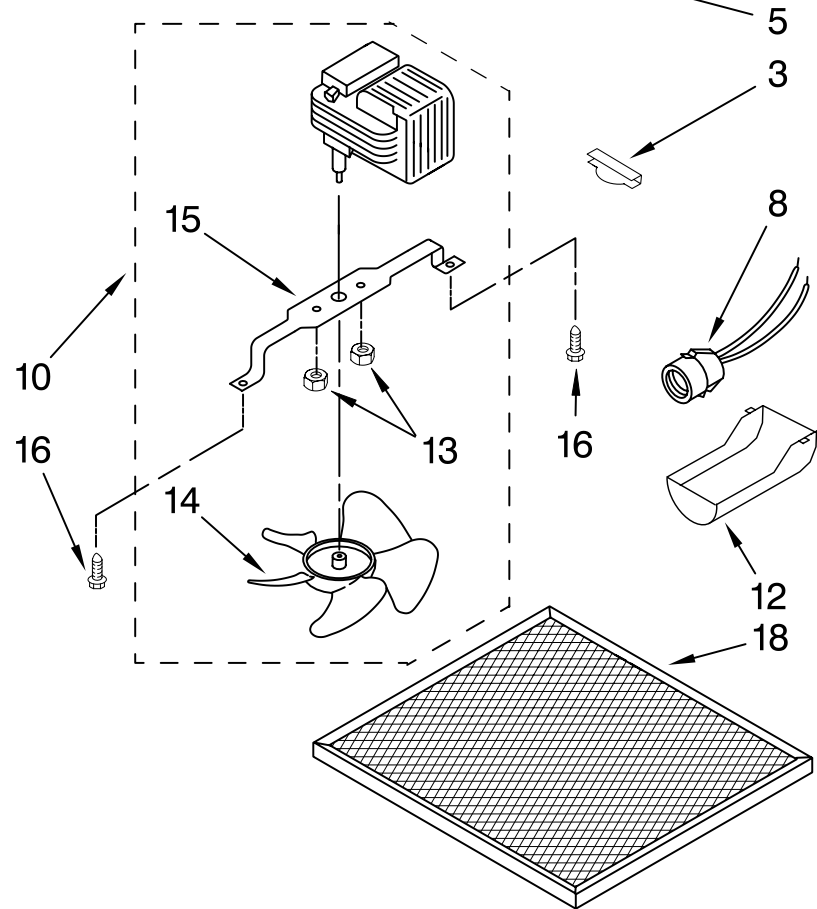

RANGE HOOD PARTS

30" RANGE HOOD

For Models: RH2030XJB3, RH2030XJQ3, RH2030XJT3
(Black) (White) (Biscuit)

Illus. No.	Part No.	DESCRIPTION
1	8186956	Guide, Use & Care
2	8186955	Damper
3	8186936	Support/Retainer (Filter)
5		Nameplate
	8186938	White
	8186937	Black
	8186939	Biscuit
6	8186928	Screw
7	8186944	Screw
8	8190871	Receptacle, Light Bulb not incl-75W
9	8186927	Cover, Wiring
10	8186932	Motor/Fan Assembly
12	8186930	Lens, Light
13	8190874	Nut
14	8190873	Blade, Fan
15	8186934	Bracket, Motor
16	8190872	Screw
17		Switch Assy.
	8186940	Black
	8186941	White
	8186942	Biscuit
		(Includes Fan and Light Switches)
18	8186933	Filter(Non-ducted)

FOR ORDERING INFORMATION REFER TO PARTS PRICE LIST