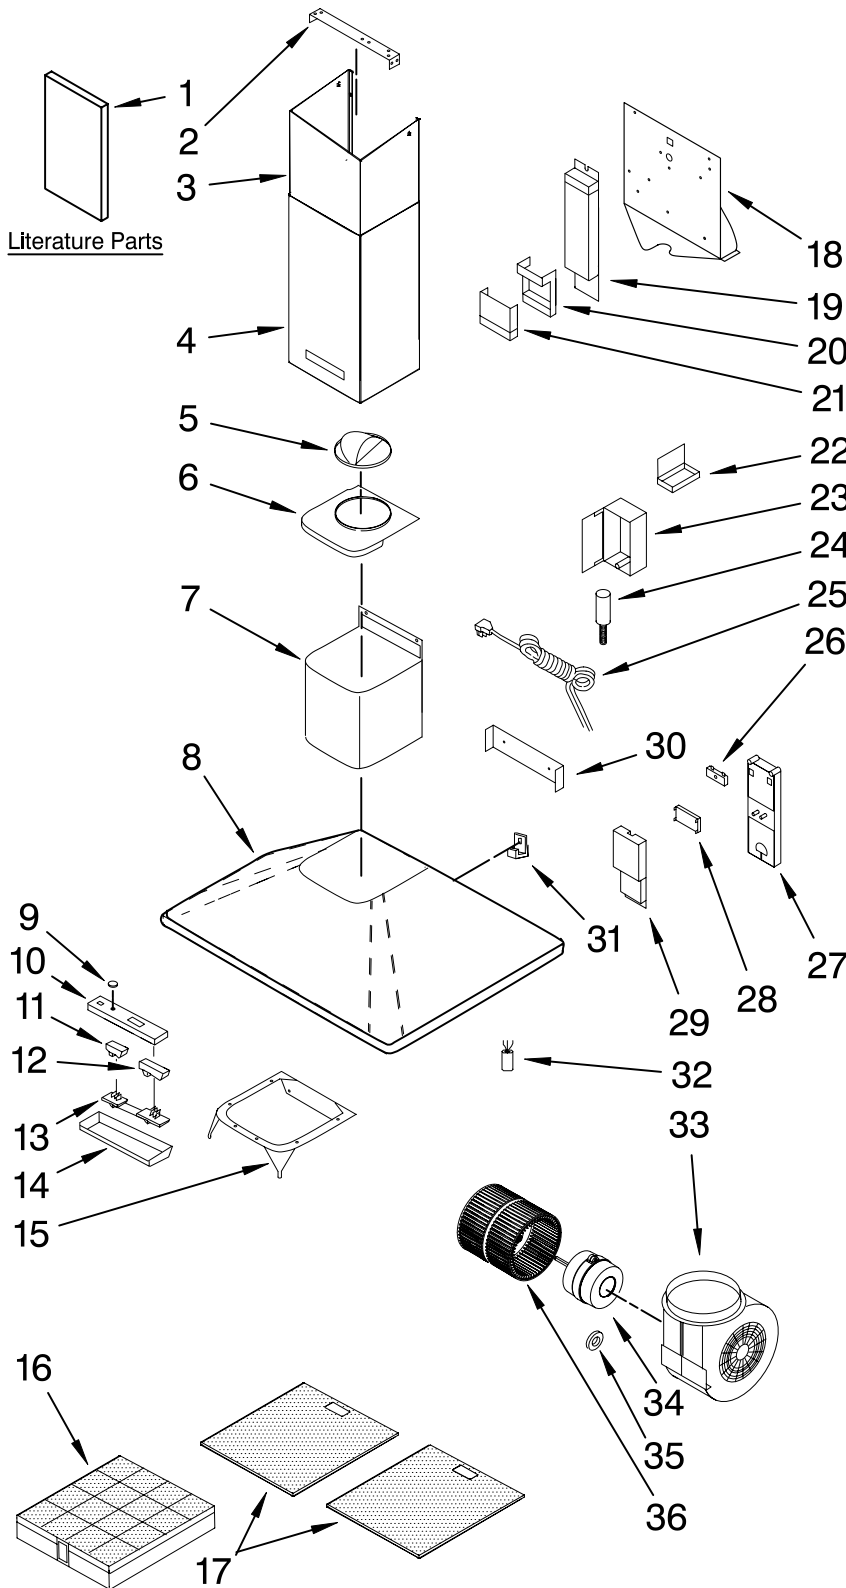

HOOD PARTS

For Model: GZ9730XSS0, GZ9736XSS0
(S.Steel) (S.Steel)

30" & 36" Hood

Illus. No.	Part No.	DESCRIPTION
1		Literature Parts
	W10029770	Use & Care Guide
2	8186776	Bracket, Mounting
3	8186775	Chimney, Upper
4	8186774	Chimney, Lower
5	8186771	Diverter, Air
6	8186790	Cover
7	8186770	Mounting Cover, Blower
8		Canopy (Not Serviced)
9	8186784	Lamp, Warning
10	8186785	Cover, Control Box
11	8186788	Button, Light Switch
12	8186787	Button, Motor Switch
13	8186783	Board, Control
14	8186786	Box, Control Brd
15	8186772	Support, Blower
16	8186793	Filter (Non-Ducted Recrc)
17	8186760	Filter, Grease
18	8186762	Support, Elec.Box
19	8186782	Transformer
20	8186763	Box, Terminal
21	8186792	Cover, Term.Box
22	8186789	Box, Fuse
23	8186781	Box, Control Brd.
24	8186761	Capacitor
25	8186769	Cord, Power
26	8186780	Strain, Relief
27	8186777	Box, Connection
28	8186779	Clamp
29	8186778	Cover, Connection Box
30	8186791	Bracket, Blower
31	8186773	Grommet, Wire
32	8186764	Lamp, Halogen
33	8186765	Blower
34	8186766	Motor
35	8186768	Washer, Rubber
36	8186767	Wheel, Blower

FOLLOWING PARTS NOT ILLUSTRATED

- 8186794 Fuse
- 8186795 Holder, Fuse

FOR ORDERING INFORMATION REFER TO PARTS PRICE LIST