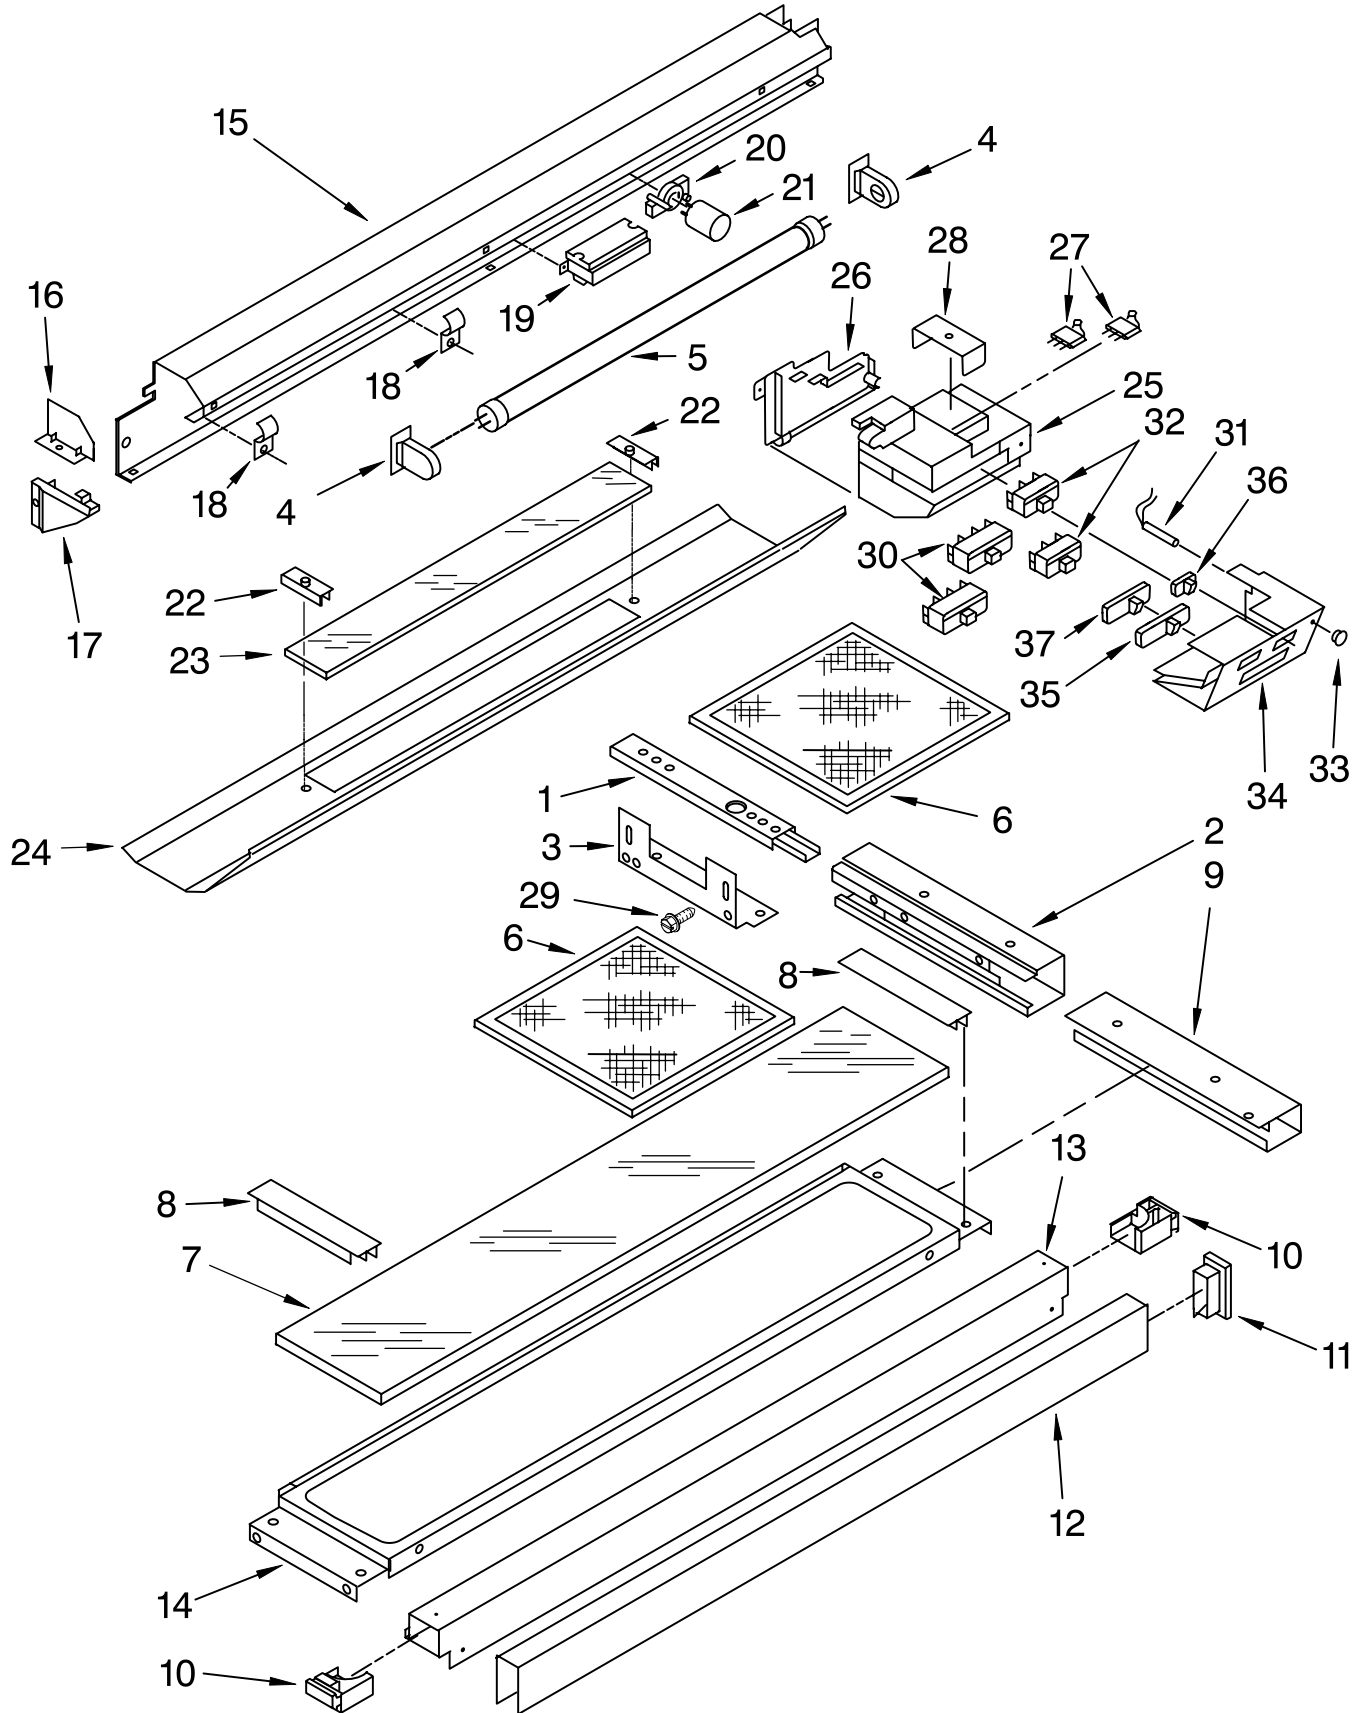

DOOR AND CONTROL PARTS

For Model: GZ7736XGS0
(Brushed Aluminum)

DOOR AND CONTROL PARTS

For Model: GZ7736XGS0
(Brushed Aluminum)

<u>Illus. No.</u>	<u>Part No.</u>	<u>DESCRIPTION</u>
1	4360010	Guide, Door (2)
2		Guide, Housing
	4360011	Left Side
	4360037	Right Side
3	4360012	Support, Guide
4	4360013	Socket, Lamp (2)
5	4360014	Lamp
6	4360015	Filter
7	4360016	Glass, Door
8	4360017	Brace, Glass (2)
9		Frame, Door
	4360018	Left Side
	4360024	Right Side
10		End Cap, Door
	4360069	Left Side
	4360070	Right Side
11		End Cap, Handle
	4360020	Left Side
	4360022	Right Side
12	4360360	Handle
13	4360128	Bracket, Handle
14	4360019	Baffle, Door
15	4360038	Support, Light
16	4360066	End Plate
17	4360043	Bracket, Light
18	4360044	Clamp, Wiring
19	4360045	Ballast, Lamp
20	4360047	Receptacle
21	4360260	Starter
22	4360041	Brace, Glass (2)
23	4360042	Lens, Light
24	4360068	Frame, Lens
25	4360033	Base, Switch
26	4360034	Cover, Base
27	4360035	Switch (2)
28	4360036	Cover, Switch
29	4360073	Screw
30	4360025	Switch, Light (2)
31	4360026	Light, Indicator
32	4360027	Switch, Fan (2)
33	4360028	Lens, Indicator
34	4360029	Cover, Switch
35	4360030	Knob, Control
36	4360031	Knob, Fan
37	4360032	Knob, Light

LITERATURE PARTS

LIT883141 Installation
Instructions
LIT4360082 Wiring Diagram

ACCESSORY PARTS

883140 Non-Vent Kit
883143 Front Kit (Black)
883145 Front Kit (White)