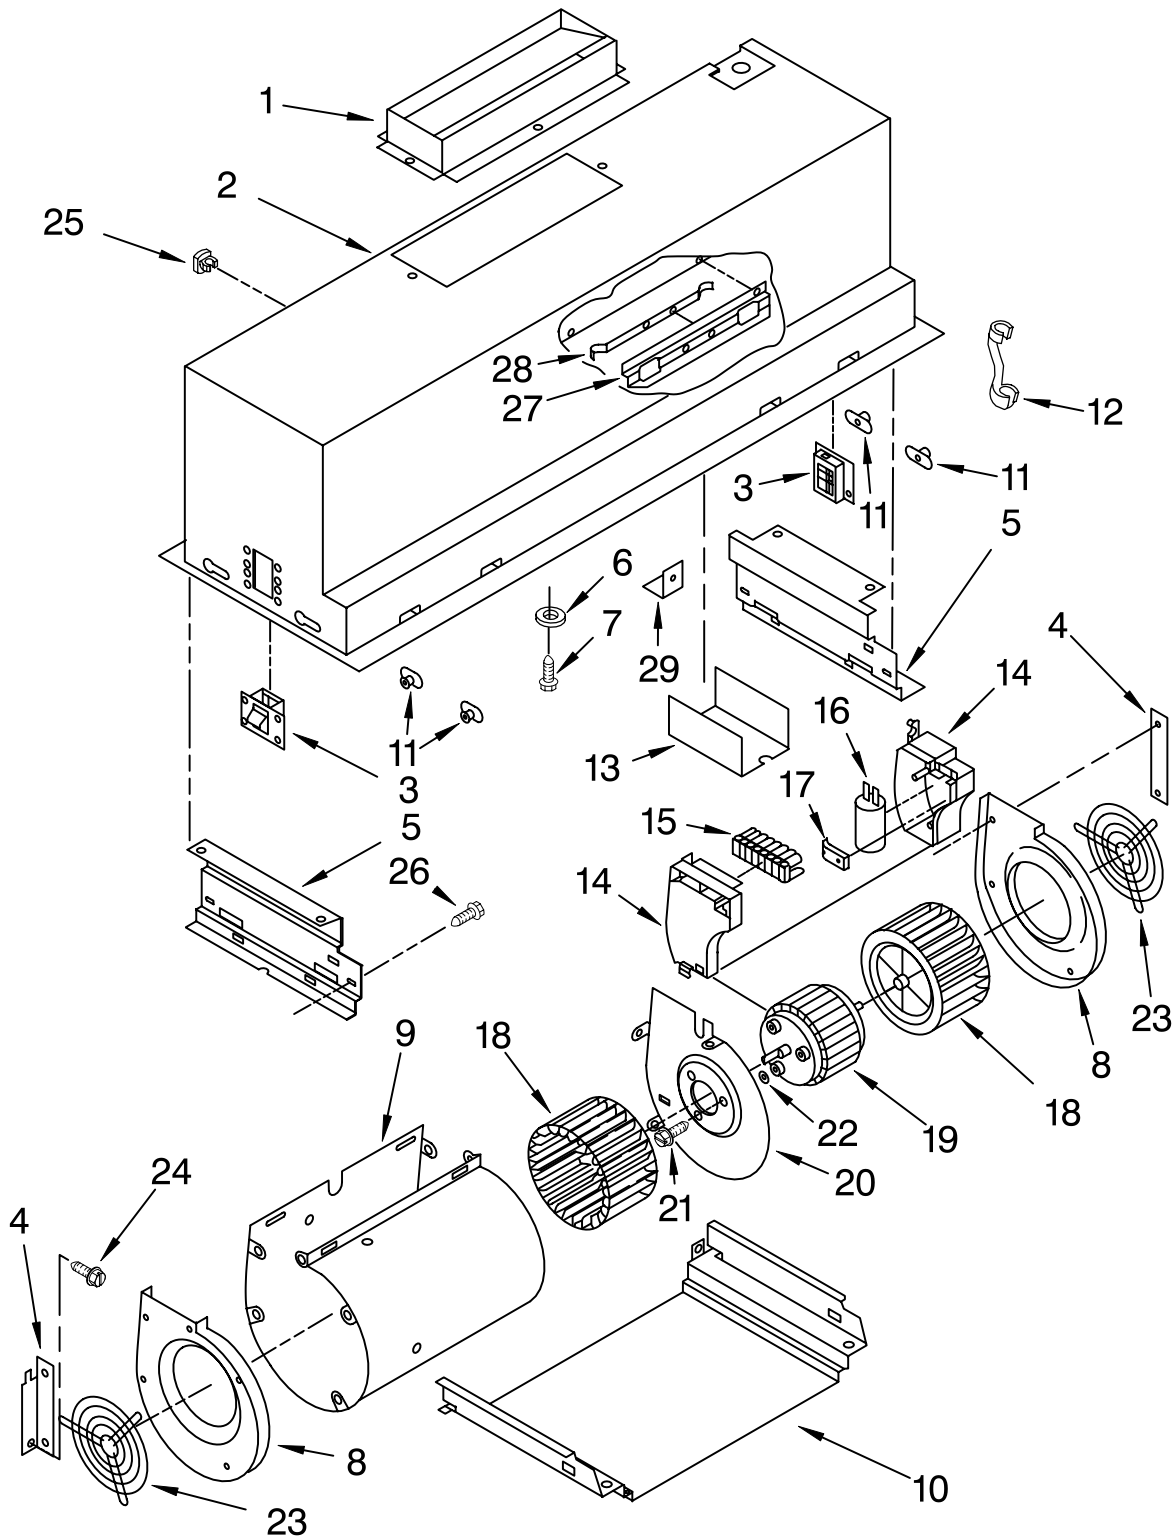

VENTILATION PARTS

For Model: GZ7736XGS0
(Brushed Aluminum)

36" RANGE HOOD
(Use with Gas or Electric Range)

VENTILATION PARTS

For Model: GZ7736XGS0
(Brushed Aluminum)

<u>Illus.</u> <u>No.</u>	<u>Part</u> <u>No.</u>	<u>DESCRIPTION</u>
1	4360001	Damper, Canopy
2		Canopy, Non-serviceable
3	4360002	Support, Canopy (2)
4		Bracket, Blower
	4360003	Left Side
	4360054	Right Side
5		Support, Housing
	4360004	Left Side
	4360039	Right Side
6	4360005	Washer
7	4360006	Screw, 5 x 1/2 (3)
8		Endcap Blower
	4360007	Left
	4360053	Right
9	4360008	Housing, Blower
10	4360009	Support, Housing
11	4360063	Bushing (4)
12	4360062	Strain Relief
13	4360357	Plate, Mounting
14		Cover, Terminal
	4360060	Left Side
	4360056	Right Side
15	4360057	Terminal
16	4360058	Capacitor
17	4360059	Bracket, Capacitor
18		Wheel, Blower
	4360049	Left Side
	4360055	Right Side
19	4360040	Motor
20	4360052	Plate, Motor
21	4360050	Screw 4 x 8 (3)
22	4360051	Washer (3)
23	4360064	Grille, Blower (2)
24	4360067	Screw 6 x 10 (2)
25	4360074	Clip (2)
26	4360048	Pin, Filter (2)
27	4360071	Bracket, Filter
28	4360072	Spring, Filter (2)
29	4360120	Bracket (6)