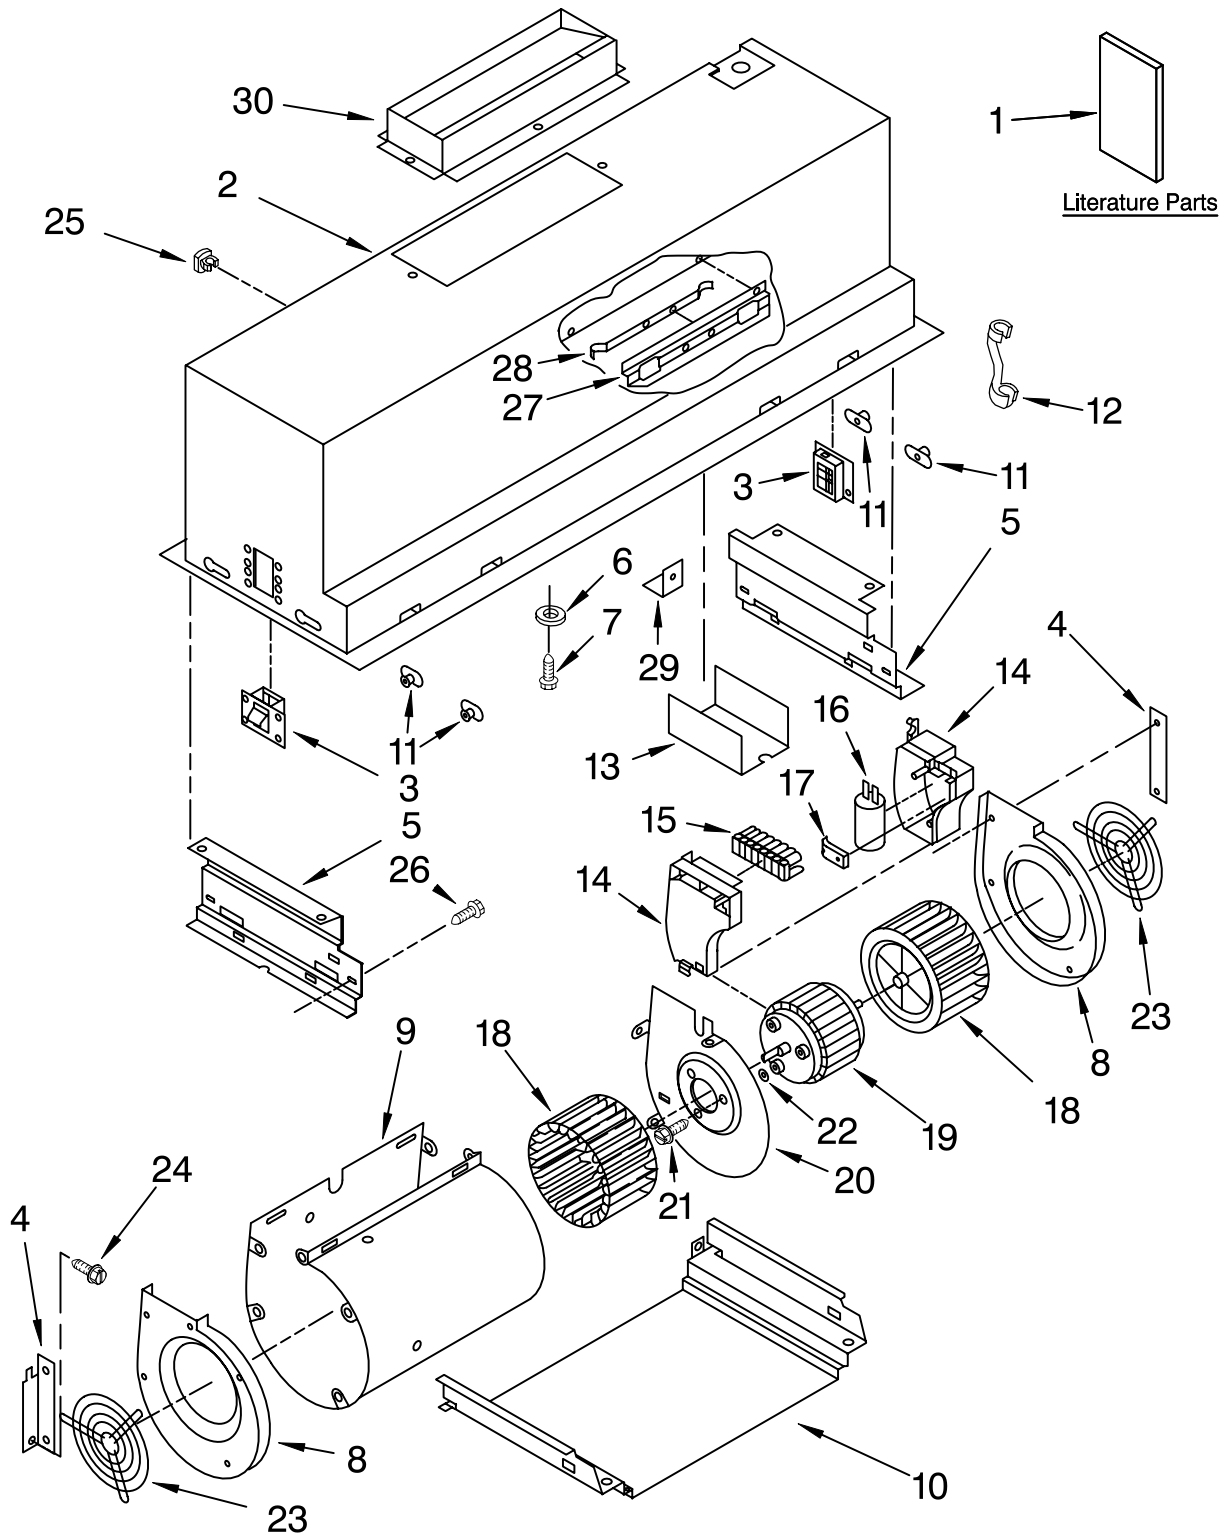

VENTILATION PARTS

For Model: GZ7730XGS1

(Stainless Steel)

30" RANGE HOOD
(Use with Gas or Electric Range)

FOR ORDERING INFORMATION REFER TO PARTS PRICE LIST

VENTILATION PARTS

For Model: GZ7730XGS1

(Stainless Steel)

Illus. No.	Part No.	DESCRIPTION
1		Literature Parts
	9763393	Instructions, Installation
	4360082	Wiring Diagram
2		Hood, Canopy Non-serviceable
3	4360002	Support, Canopy (2)
4		Bracket, Blower
	4360003	Left Side
	4360054	Right Side
5		Support, Housing Housing
	4360004	Left Side
	4360039	Right Side
6	4360005	Washer
7	4360006	Screw, 5 x 12 (3)
8		Endcap, Blower
	4360007	Left
	4360053	Right
9	4360008	Housing, Blower
10	4360075	Support, Housing
11	4360063	Bushing (4)
12	4360062	Strain Relief
13	4360357	Plate, Mounting
14		Cover, Terminal
	4360060	Left Side
	4360056	Right Side
15	4360057	Terminal
16	4360058	Capacitor
17	4360059	Bracket, Capacitor
18		Wheel, Blower
	4360049	Left Side
	4360055	Right Side
19	4360040	Motor
20	4360052	Plate, Motor
21	4360050	Screw 4 x 8 (3)
22	4360051	Washer (3)
23	4360064	Grille, Blower (2)
24	4360067	Screw 6 x 10 (2)
25	4360074	Clip (2)
26	4360048	Pin, Filter (2)
27	4360071	Bracket, Filter
28	4360072	Spring, Filter (2)
29	4360120	Bracket (6)
30	4360001	Damper, Canopy

FOR ORDERING INFORMATION REFER TO PARTS PRICE LIST

DOOR AND CONTROL PARTS

For Model: GZ7730XGS1

(Stainless Steel)

FOR ORDERING INFORMATION REFER TO PARTS PRICE LIST

DOOR AND CONTROL PARTS

For Model: GZ7730XGS1