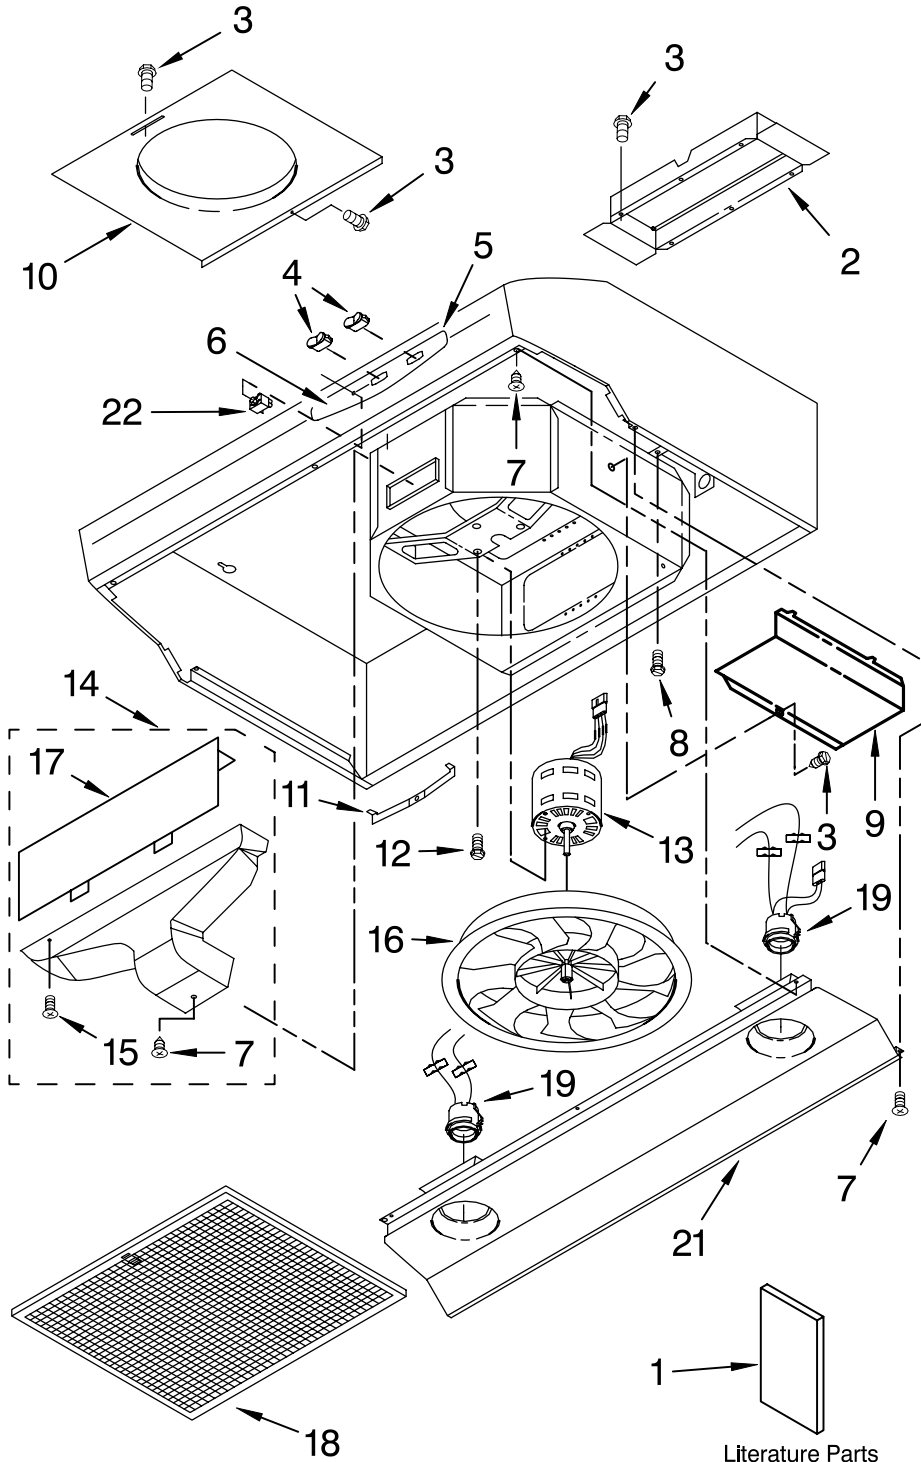

RANGE HOOD PARTS

For Models: GZ5730XRQ1, GZ5730XRS1, GZ5730XRT1, GZ5730XRB1
 GZ5736XRQ1, GZ5736XRS1, GZ5736XRT1, GZ5736XRB1
 (Designer White) (Stainless Steel) (Biscuit) (Black)

GOLD LINE – ALLURE
 30" & 36" RANGE HOOD
 (Use with Gas or Electric Range)

Illus. No.	Part No.	DESCRIPTION
------------	----------	-------------

1	9763367	Literature Parts Instruct, Install/ Use & Care Guide
2	8189870	Damper
3	8189871	Screw, #8–18 x 1/4
4		Switch, Rocker (2 in package)
	8189872	White
	8189873	Black
	8189874	Biscuit
5		Nameplate
	8189875	White
	8189876	Stainless
	8189877	Biscuit
	8189878	Black
6	8189879	Lens
7	8189880	Screw (2 Pack)
8	8189881	Screw, Ground
9	8189882	Cover, Wiring
10	8189869	Plate, Duct 7"
11	8189883	Spring, Filter
12	8189884	Screw, Motor Mtg
13	8189885	Motor w/Hardware
14	8191051	Chute, Air
15	8189887	Screw, #8 x 1/2
16	8190791	Blade, Fan Incl Hitch Pin Part 8190208
17	8191052	Baffle
18		Filter (2 per bag)
	8189889	30" Models
	8189890	36" Models
19	8189891	Harness, Lamp
21		Panel, Light
	8189893	White 30"
	8189897	Stainless 30"
	8189899	Biscuit 30"
	8189895	Black 30"
	8189894	White 36"
	8189898	Stainless 36"
	8189900	Biscuit 36"
	8189896	Black 36"
22	8189901	Light, Indicator

Miscellaneous

8189902	Light Diode Assy
8189903	Harness, Main Filter, Non-Ducted (2 per bag)
4396291	30" Model
4396292	36" Model

FOR ORDERING INFORMATION REFER TO PARTS PRICE LIST