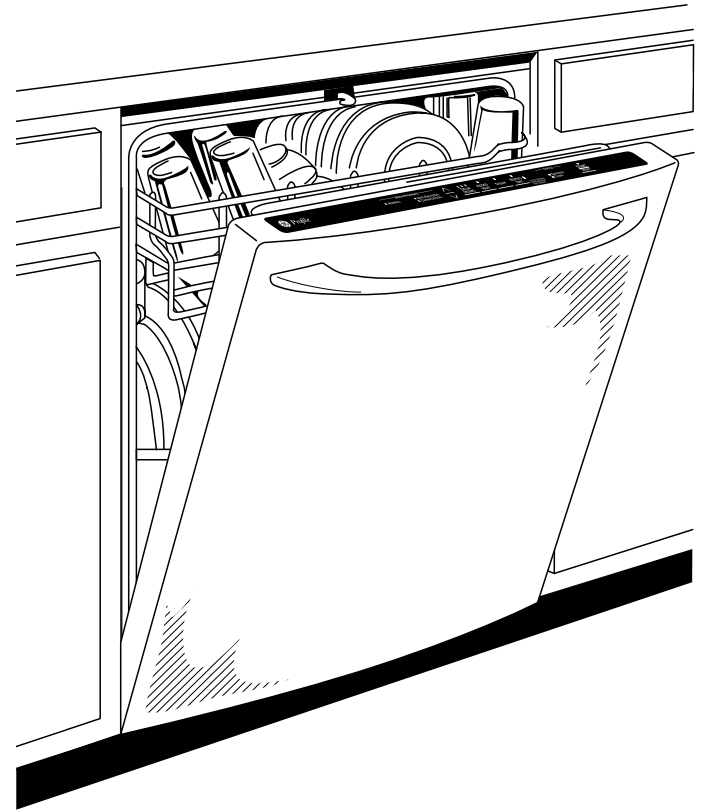

Features and Benefits

- PureClean wash system with 5-stage filtration - Multiple filtration levels ensure clean dishes
- ENERGY STAR® Qualified - Meets or exceeds federal guidelines for energy efficiency for year-round energy and money savings
- CleanSensor™ - A tiny laser measures soil levels and water temperature to adjust to the ideal cycle time
- Steam Pre-Wash option - Steam helps to loosen tough soils before any cycle
- Eclipse black nylon deep-tiered rack - Durable racks are designed to resist rust and secure dishes
- Electronic controls with 3 cycles/5 options - Modern controls make it easy to program the dishwasher
- QuietPower™ 52 sound package - 52 dBA - An enhanced sound-deadening system muffles noises and keeps the kitchen quiet
- Anti-bacterial selection - Cycle raises temperature up to 151°F to sanitize dishes, baby bottles and sippy cups
- Model PDWT180RSS - Stainless steel (shown)
- Model PDWT100RWW - White on white
- Model PDWT100RBB - Black on black