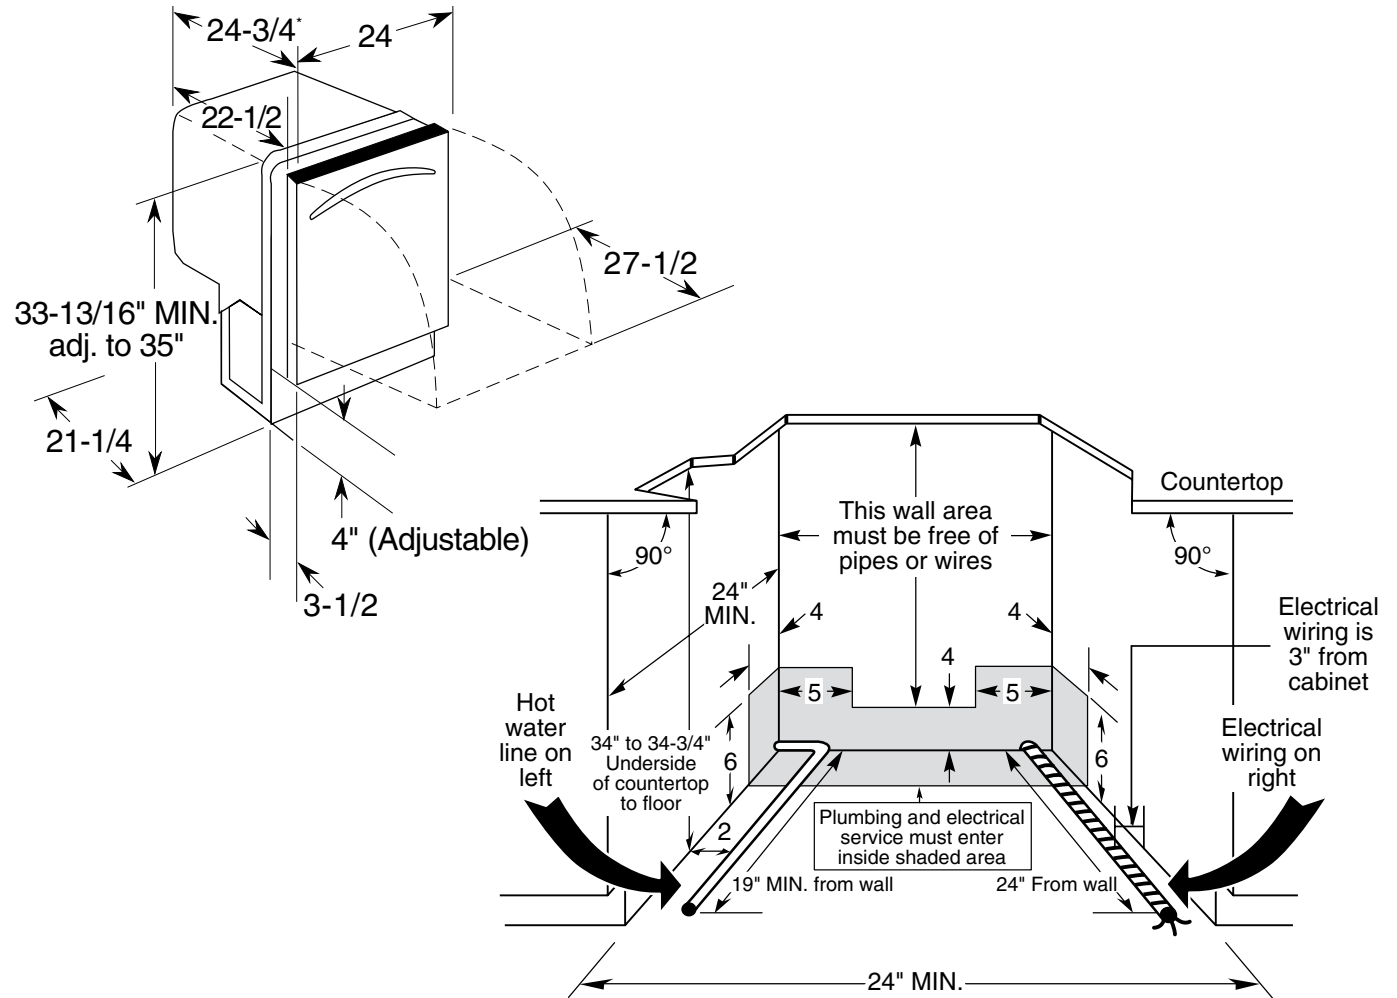

PDWT100/180R

GE Profile™ Stainless Interior Built-In Dishwasher with Hidden Controls

Dimensions and Installation Information (in inches)

Electrical Rating

Voltage AC.....	120
Hertz.....	60
Total connected load amperage.....	9.1
Calrod® heater watts max.....	875

For use on adequately wired 120-volt, 15-amp circuit having 2-wire service with a separate ground wire. This appliance must be grounded for safe operation.

Installation Information: Before installing, consult installation instructions packed with product for current dimensional data.

†† Add 1/2" for deepest part of contour door. Allow an additional 2" for the handle on PDWT500/PDWT400/PDWT200 Series models.

For answers to your Monogram®, GE Profile™ or GE® appliance questions, visit our website at ge.com or call GE Answer Center® service, 800.626.2000.