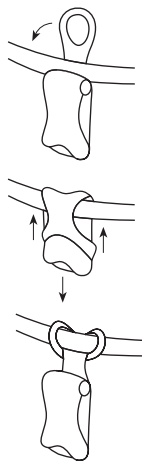

collection pixel J

(KT A02J)

See details on the left page

Belt Connection
Identical in all
3 pouches

CAN
HOLD:

Internal Size Main Compartment			Maximum External Size		
L	3.5"	9 cm	L	3.9"	10 cm
W	1.4"	3.5 cm	W	1.4"	3.5 cm
H	3.7"	9.5 cm	H	4.9"	12.5 cm
Weight 0.1 lbs 0.045 Kg					

Ergo-Tech bags are flexible so dimensions
may vary according to content