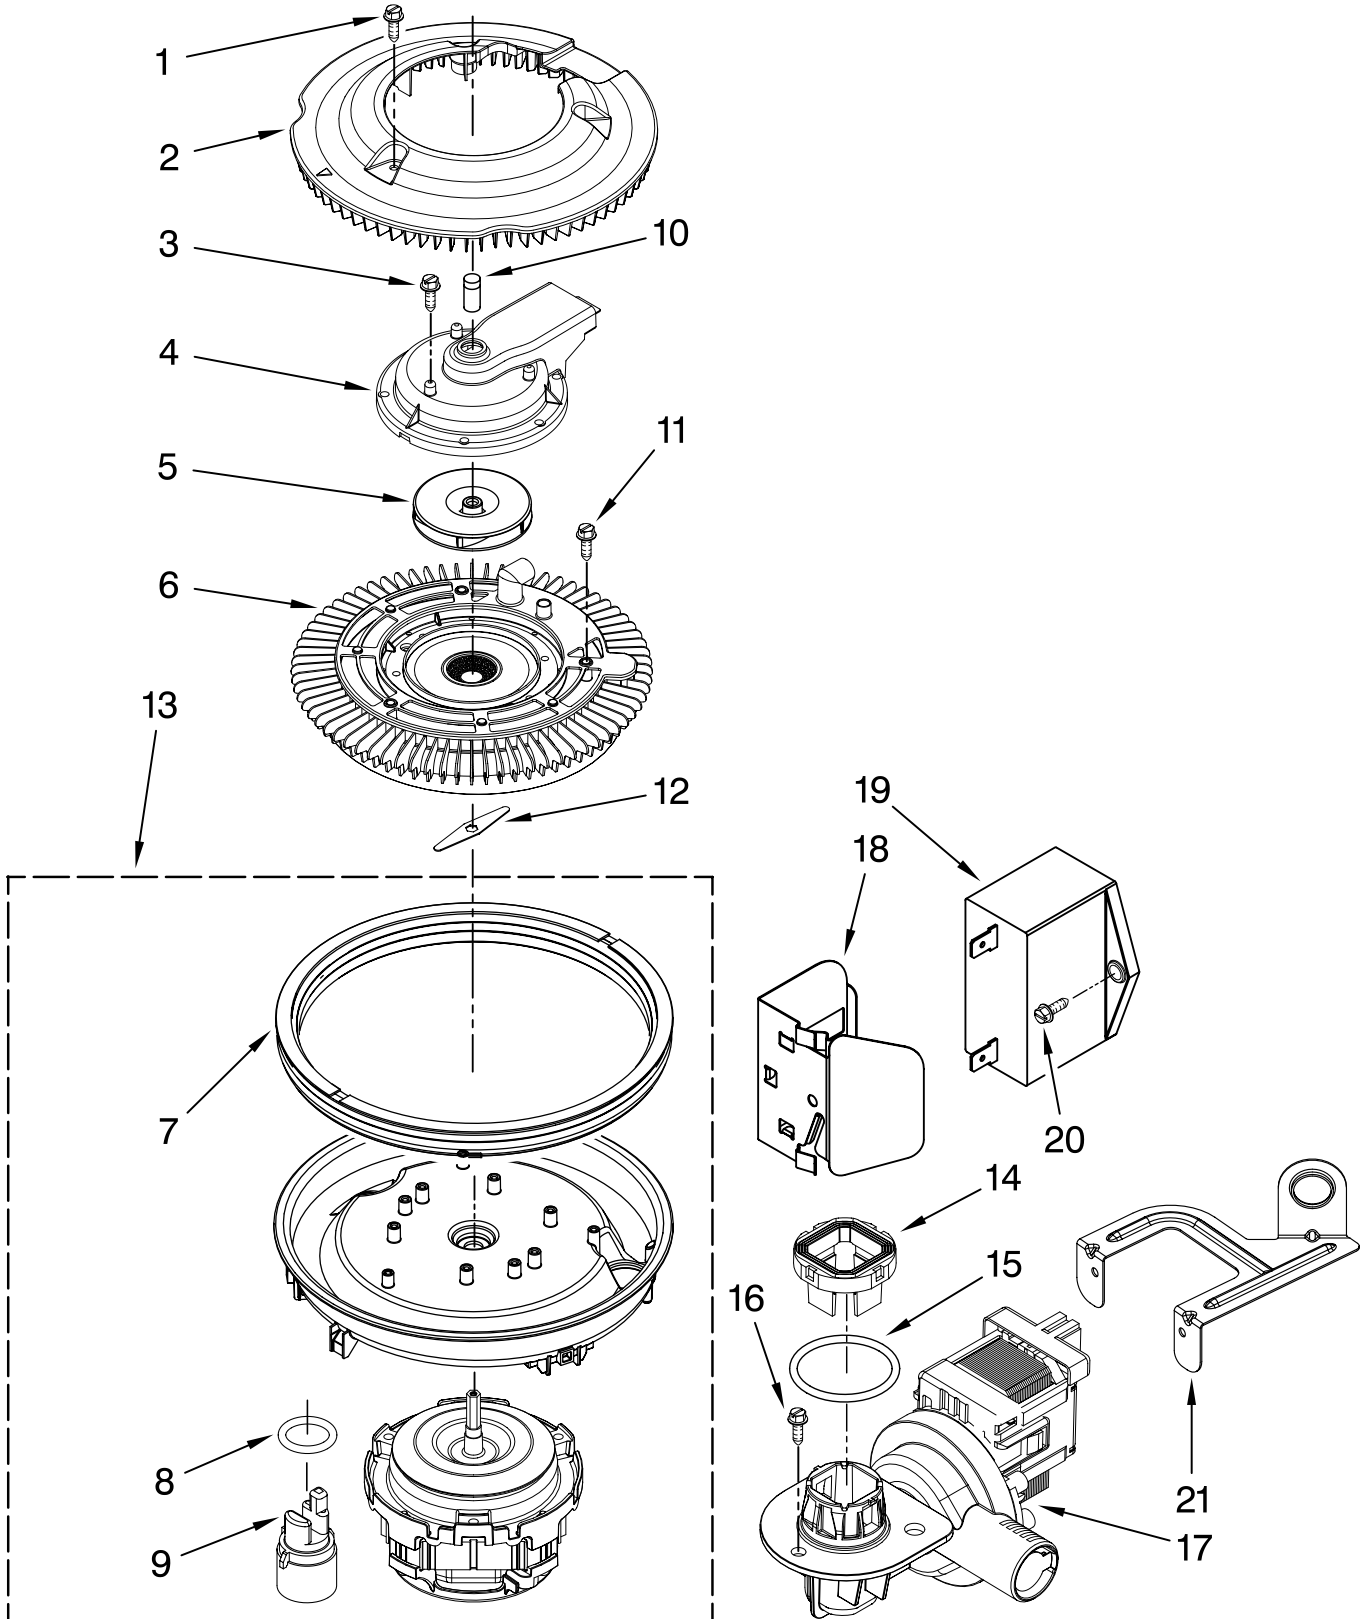

PUMP AND MOTOR PARTS

For Models: ADB1500AWB37, ADB1500AWW37, ADB1500AWQ37, ADB1500AWS37, ADB1500AWZ37
(Black) (White) (Bisque) (Stainless) (Oiled Bronze)

The model(s) number shown may be different than what is printed on the model/serial tag of your product. The number(s) shown combine the model number and the first two digits of the serial number from the product tag.

FOR ORDERING INFORMATION REFER TO PARTS PRICE LIST