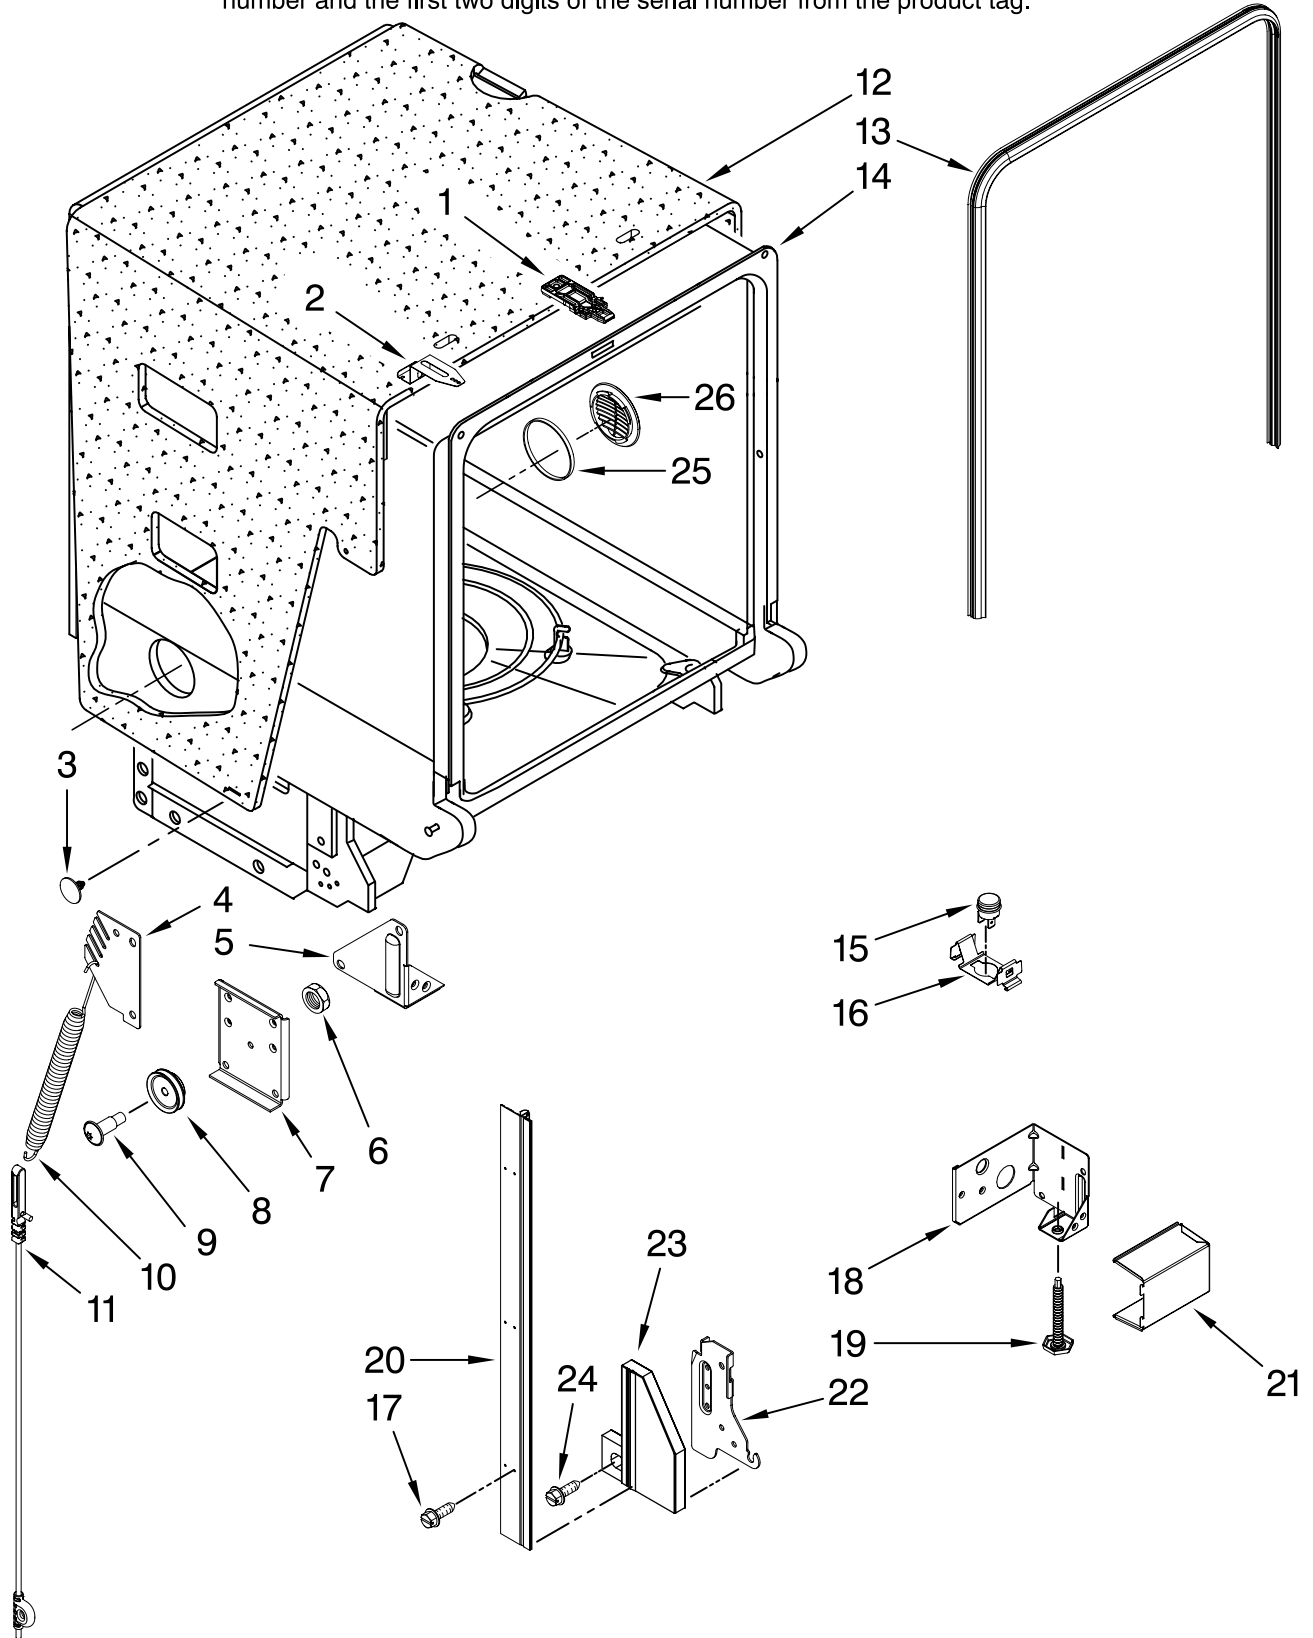

TUB AND FRAME PARTS

For Models: ADB1500AWB37, ADB1500AWW37, ADB1500AWQ37, ADB1500AWS37, ADB1500AWZ37
(Black) (White) (Bisque) (Stainless) (Oiled Bronze)

The model(s) number shown may be different than what is printed on the model/serial tag of your product. The number(s) shown combine the model number and the first two digits of the serial number from the product tag.

FOR ORDERING INFORMATION REFER TO PARTS PRICE LIST