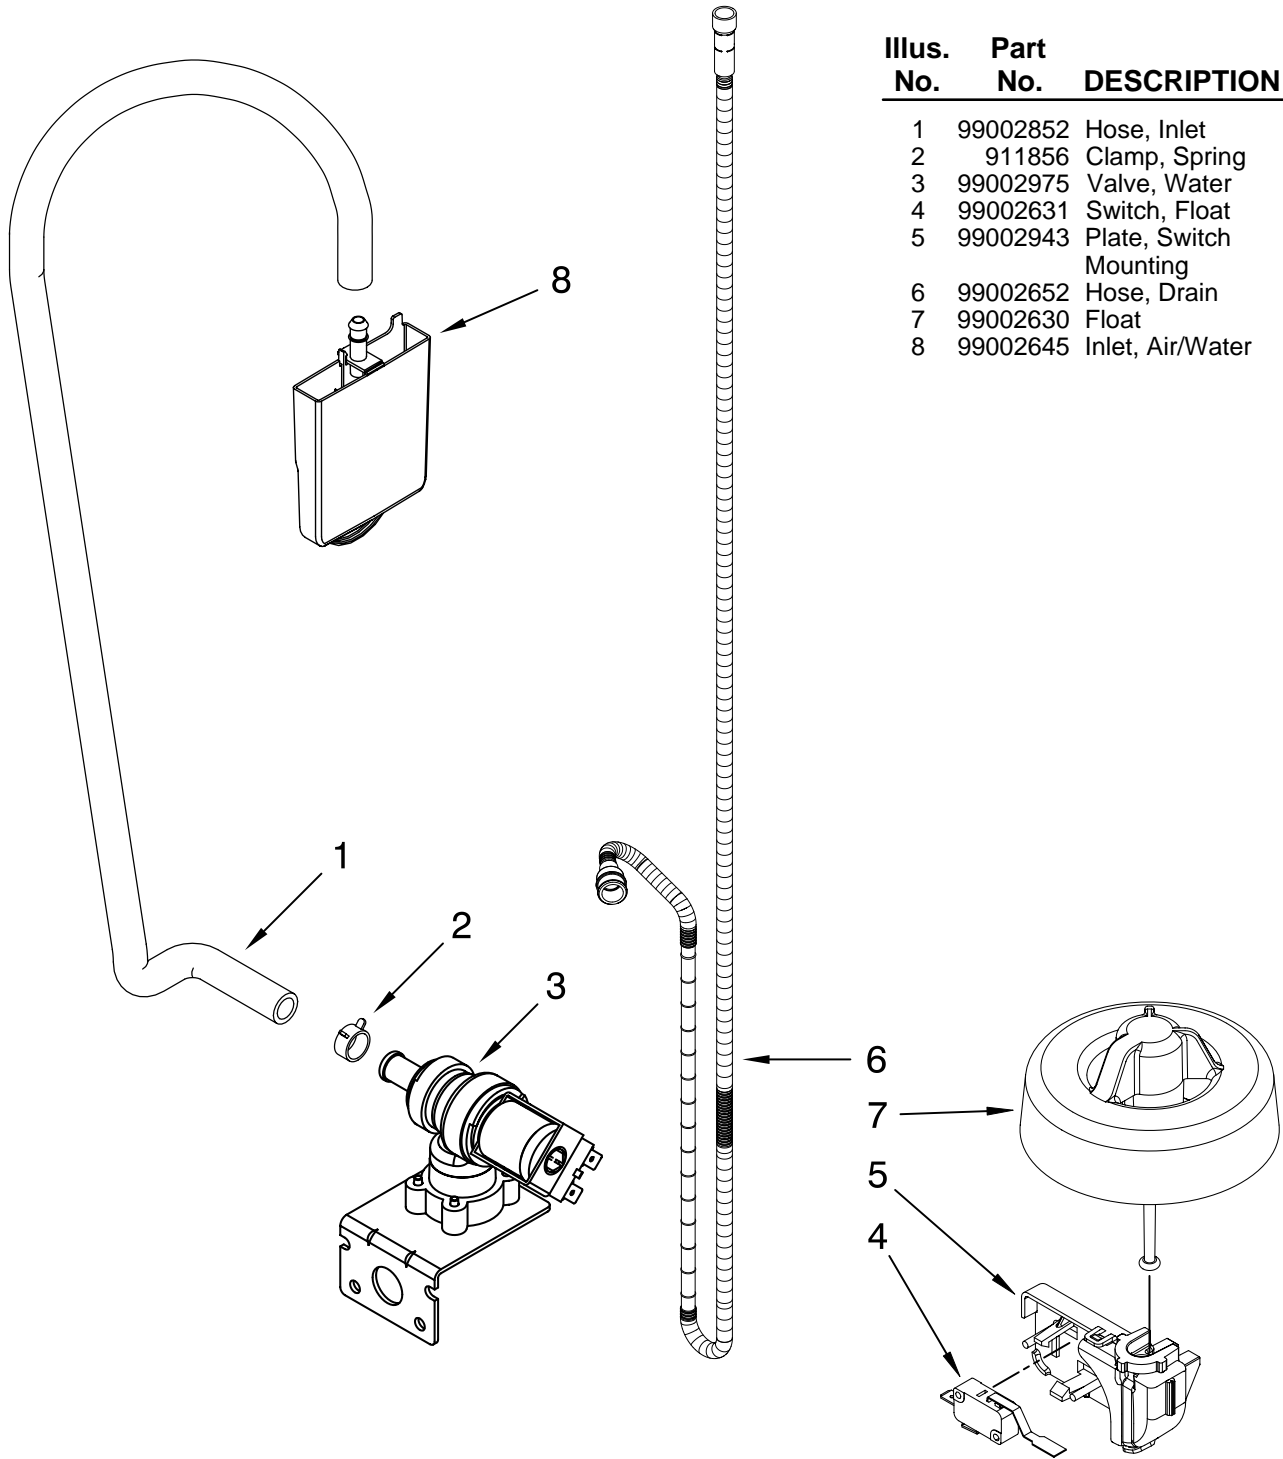

Illus. No.	Part No.	DESCRIPTION
1	99002971	Heater Element Assembly W/ Gasket
2	99002972	Nut, Heater

NOTE: If heater element is removed, it must be replaced.

FOR ORDERING INFORMATION REFER TO PARTS PRICE LIST

Illus. No.	Part No.	DESCRIPTION
1	99002852	Hose, Inlet
2	911856	Clamp, Spring
3	99002975	Valve, Water
4	99002631	Switch, Float
5	99002943	Plate, Switch Mounting
6	99002652	Hose, Drain
7	99002630	Float
8	99002645	Inlet, Air/Water