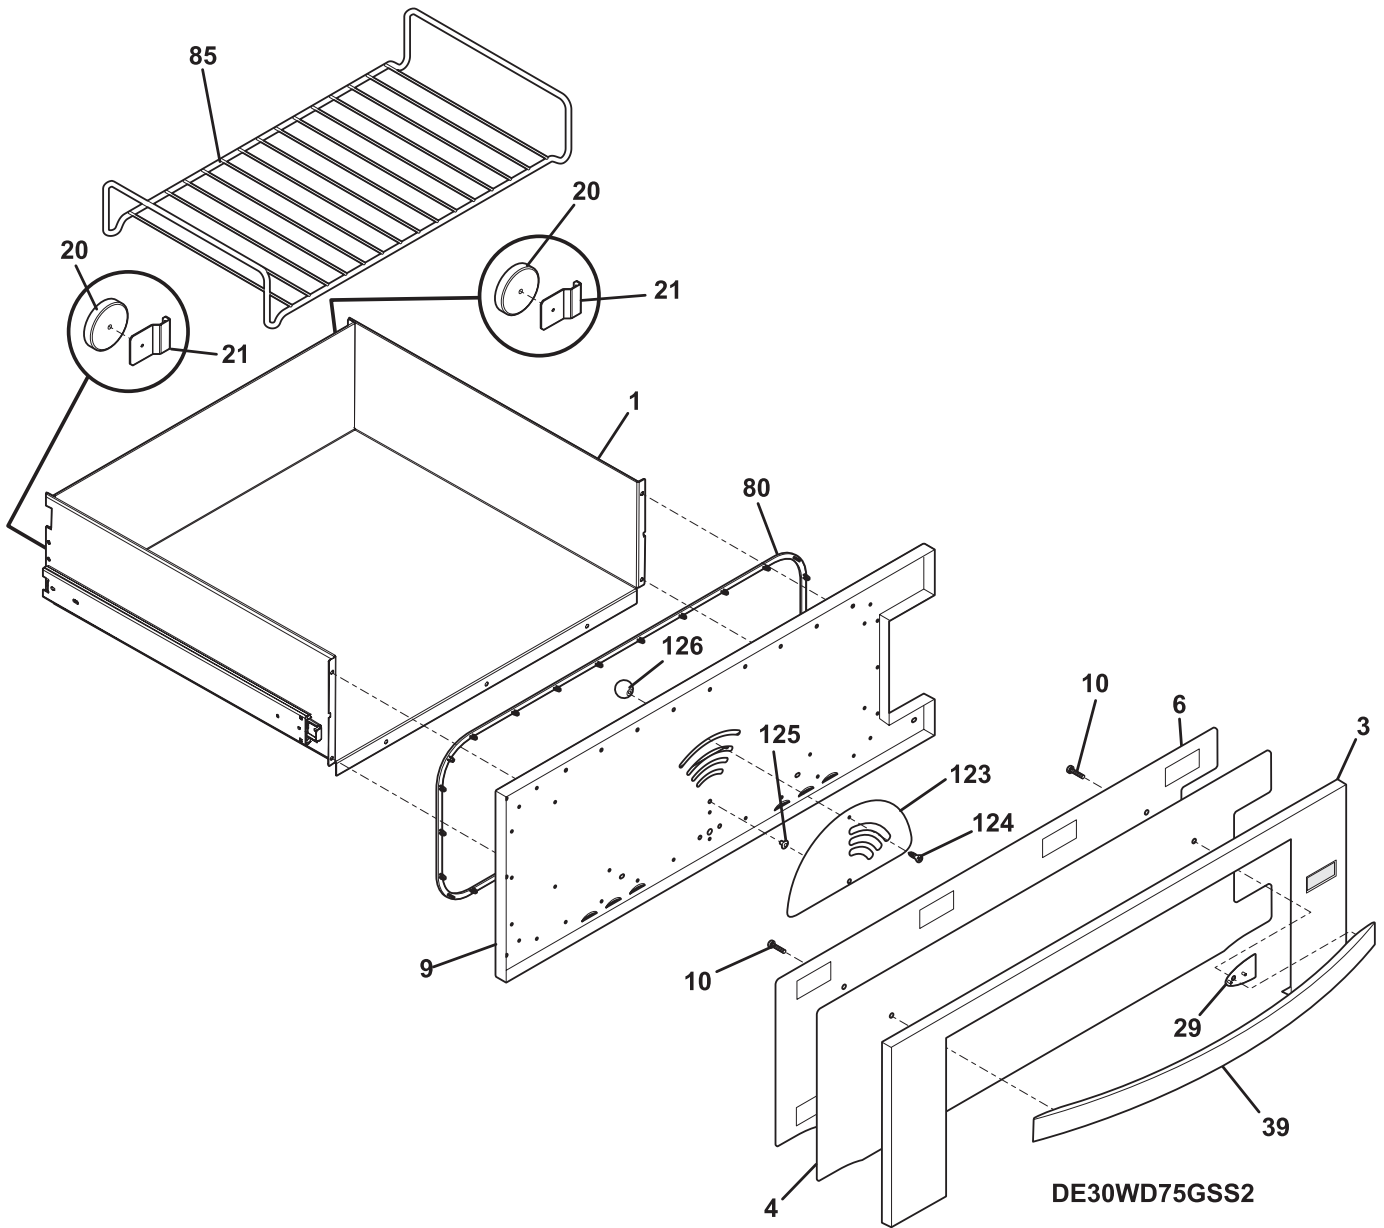

DRAWER

DRAWER

POS. NO	PART NO.	DESCRIPTION
1	7318246411	Drawer, warmer, w/track
3	7318394711	Panel Assembly, w/graphics, stainless, front, w/tape & window
4	7318247003	Glass, Drawer Panel, black
6	7318388330	Glass Holder, assembly, w/tape & bumper
9	7318247203	Panel, drawer, interior
10	75304436876	Screw & Washer, handle mtg., 10-24 x 1/2
20	7318373201	Magnet, drawer, (2)
21	7318378002	Bracket, magnet mtg, (2)
*	75304465874	Screw, #8-15 x 1/2, (6)
29	7318369410	Spacer, handle
39	7318238904	Handle, oven door, stainless
80	7318254407	Gasket, warmer drawer
85	7318345600	Rack, warmer drawer
123	7318247104	Panel, control, humidity
124	708002868	Screw, 10-24 x 0.500, probe, thrm brkt, shield, drwr, box
125	75304436030	Rivet
126	7318251100	Handle, control, humidity
*	75303323175	Adhesive tape, 1" lg.
*	7318163602	Cleaner, stainless steel
*	75303300265	Screw, 8-18 X 1/2, (4)
*	75303311306	Screw, 8-18 x 0.375, (8)
*	75304437021	Screw, mounting, 8-18 x 0.25, chrome, (2)