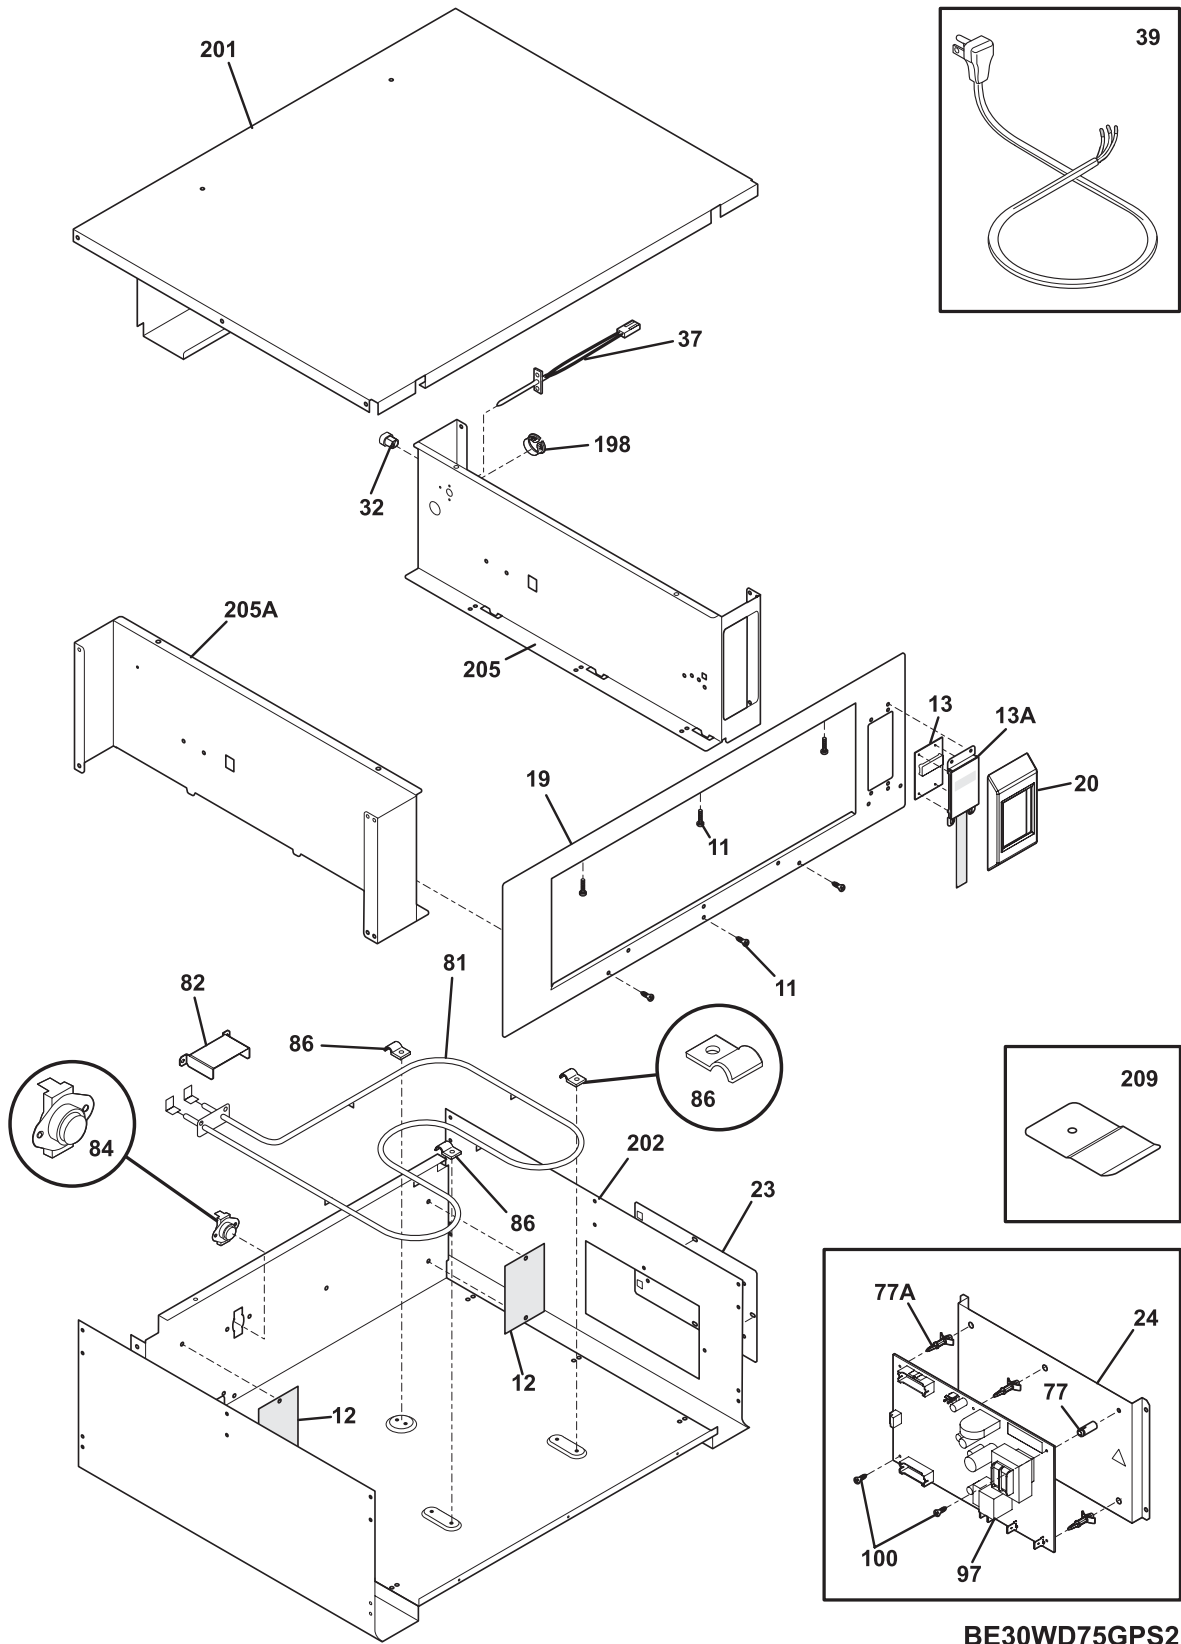

## Factory Parts Catalog

Product No.	E30WD75GSS2
	31266300870S2
Series	30" warm drawer
Color	stainless
Market	North America
Wiring Diagram	318049903
Owner's Guide	318201018
Installation Instructions	318201811

### **30" WARMER DRAWER**

Model No.  
**E30WD75G**

Copyright © 2008 Electrolux Home Products, Inc.  
All rights reserved.

**BODY**

**BE30WD75GPS2**

---

**BODY**

---

POS. NO	PART NO.	DESCRIPTION
11	75303300265	Screw, 8-18 X 1/2, (4)
12	7318388000	Bumper, Absorber, felt, (2)
13 #	7316517900	Board, display
13A#	7318388111	Bracket Assembly, display board, w/overlay
*	75304464950	Screw, #6 - 32 x 5/16, (4)
19	7318246913	Panel, control, stainless
20	7318390200	Box, display
20*	75304467464	Screw, 8-18 x 5/16, (6), box mtg.
23	7318310108	Panel, service
24	7318310701	Bracket, mounting
32	7318228100	Strain relief
37 #	7316217002	Probe, oven temp
39	7318144005	Cord, service
77	7316247900	Spacer, power board
77A	7316114100	Spacer, (4)
81 #	7318255301	Element, warmer drawer
82	7318388600	Guard, element
84 #	7318005114	Thermostat
86	7316095800	Clip, hold down, warmer element
97 #	7316517800	Board, control, display realy
100	75304400427	Screw, 6-20 x 1/2, (2)
198	708008009	Bushing, nylon, snap
201	7318281506	Wrapper, upper
202	7318281021	Wrapper, lower
205	7318281207	Panel, side, black, RH
205A	7318281307	Panel, side, black, LH
209	7318247401	Bracket, wall
209*	75304464952	Screw, #10-16 x 1 1/4, (5)
* #	7318199767	Wiring Harness, main
* #	7318199765	Wiring Harness, communication
*	7318399000	Shield, wire
*	75303211311	Screw, 8 x 0.500
*	75303311306	Screw, 8-18 x 0.375, (8)