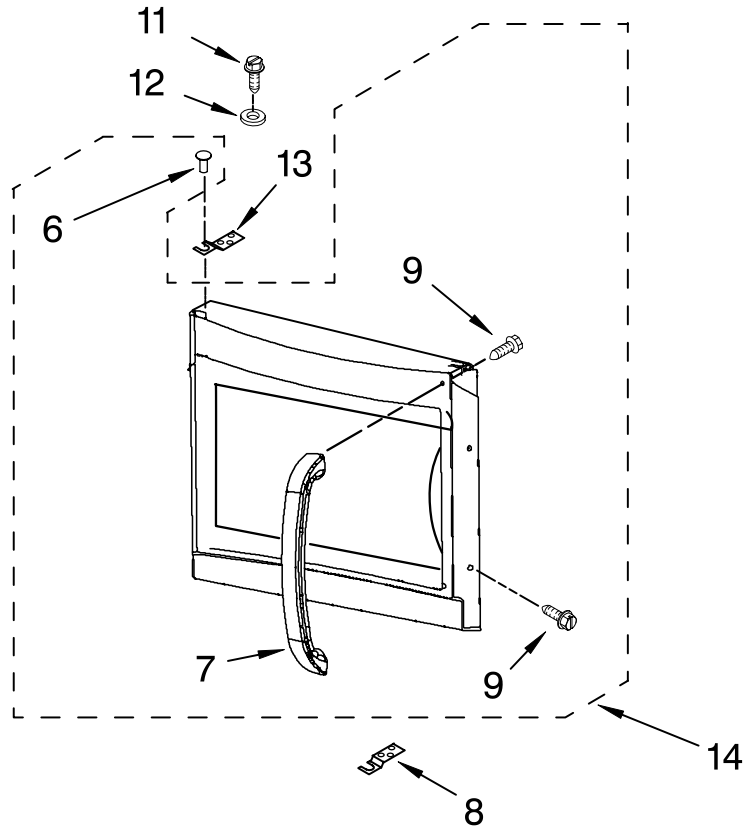

CONTROL PANEL PARTS

Microwave Oven
1.8 Cu. Ft.

For Models: GH5184XPQ0, GH5184XPB0, GH5184XPT0, GH5184XPS0
(WHITE) (BLACK) (BISCUIT) (STAINLESS)

Illus. No.	Part No.	DESCRIPTION
1		Literature
	8204922	U & C Guide
	8204911	Tech Sheet
	8184059	Instructn, Install
	8204933	Cook Guide Label
3		Panel Asy, Control
		Includes Lens and Membrane Switch
	8205417	White
	8205419	Black
	8205418	Biscuit
	8205420	Stainless
4	8205378	Bracket, Control
6	8205421	Microcomputer

FOR ORDERING INFORMATION REFER TO PARTS PRICE LIST

DOOR PARTS

For Models: GH5184XPQ0, GH5184XPB0, GH5184XPT0, GH5184XPS0
 (WHITE) (BLACK) (BISCUIT) (STAINLESS)

Illus. No.	Part No.	DESCRIPTION
6	8184922	Pivot, Door
7		Handle, Door
	8205224	White
	8205227	Stainless
	8205226	Black
	8205225	Biscuit
8	8204678	Lower Hinge
9	8169479	Screw
11	8204690	Screw
12	8204691	Washer
13	8204679	Upper Hinge
14		Complete Door
	8205413	White
	8205416	Stainless
	8205415	Biscuit
	8205414	Black