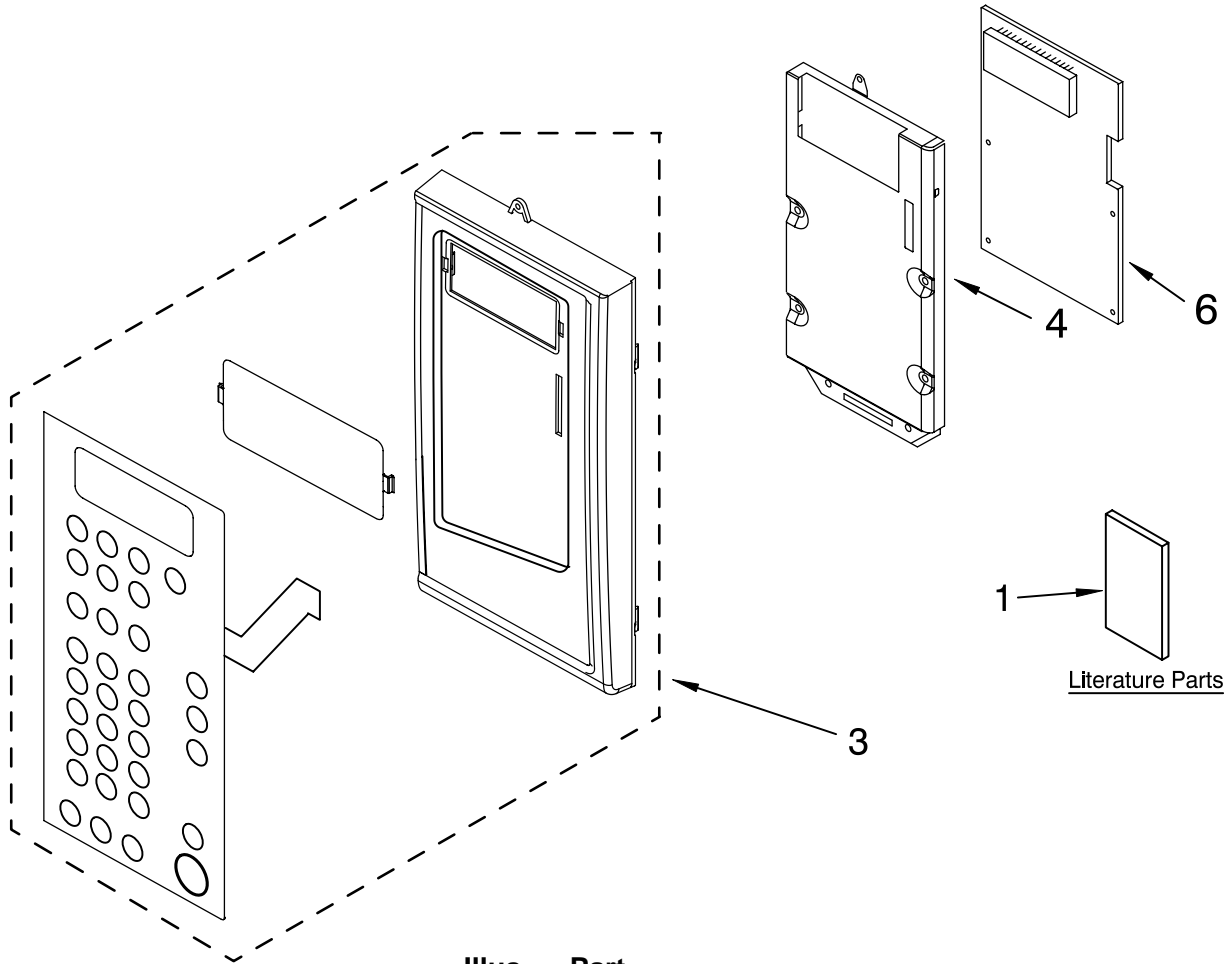

CONTROL PANEL PARTS

Microwave Oven
1.8 Cu. Ft.

For Models: GH5184XPQ0, GH5184XPB0, GH5184XPT0, GH5184XPS0
(WHITE) (BLACK) (BISCUIT) (STAINLESS)

Illus. No.	Part No.	DESCRIPTION
1		Literature
	8204922	U & C Guide
	8204911	Tech Sheet
	8184059	Instructn, Install
	8204933	Cook Guide Label
3		Panel Asy, Control
		Includes Lens and Membrane Switch
	8205417	White
	8205419	Black
	8205418	Biscuit
	8205420	Stainless
4	8205378	Bracket, Control
6	8205421	Microcomputer

FOR ORDERING INFORMATION REFER TO PARTS PRICE LIST

DOOR PARTS

For Models: GH5184XPQ0, GH5184XPB0, GH5184XPT0, GH5184XPS0
 (WHITE) (BLACK) (BISCUIT) (STAINLESS)

Illus. No.	Part No.	DESCRIPTION
6	8184922	Pivot, Door
7		Handle, Door
	8205224	White
	8205227	Stainless
	8205226	Black
	8205225	Biscuit
8	8204678	Lower Hinge
9	8169479	Screw
11	8204690	Screw
12	8204691	Washer
13	8204679	Upper Hinge
14		Complete Door
	8205413	White
	8205416	Stainless
	8205415	Biscuit
	8205414	Black