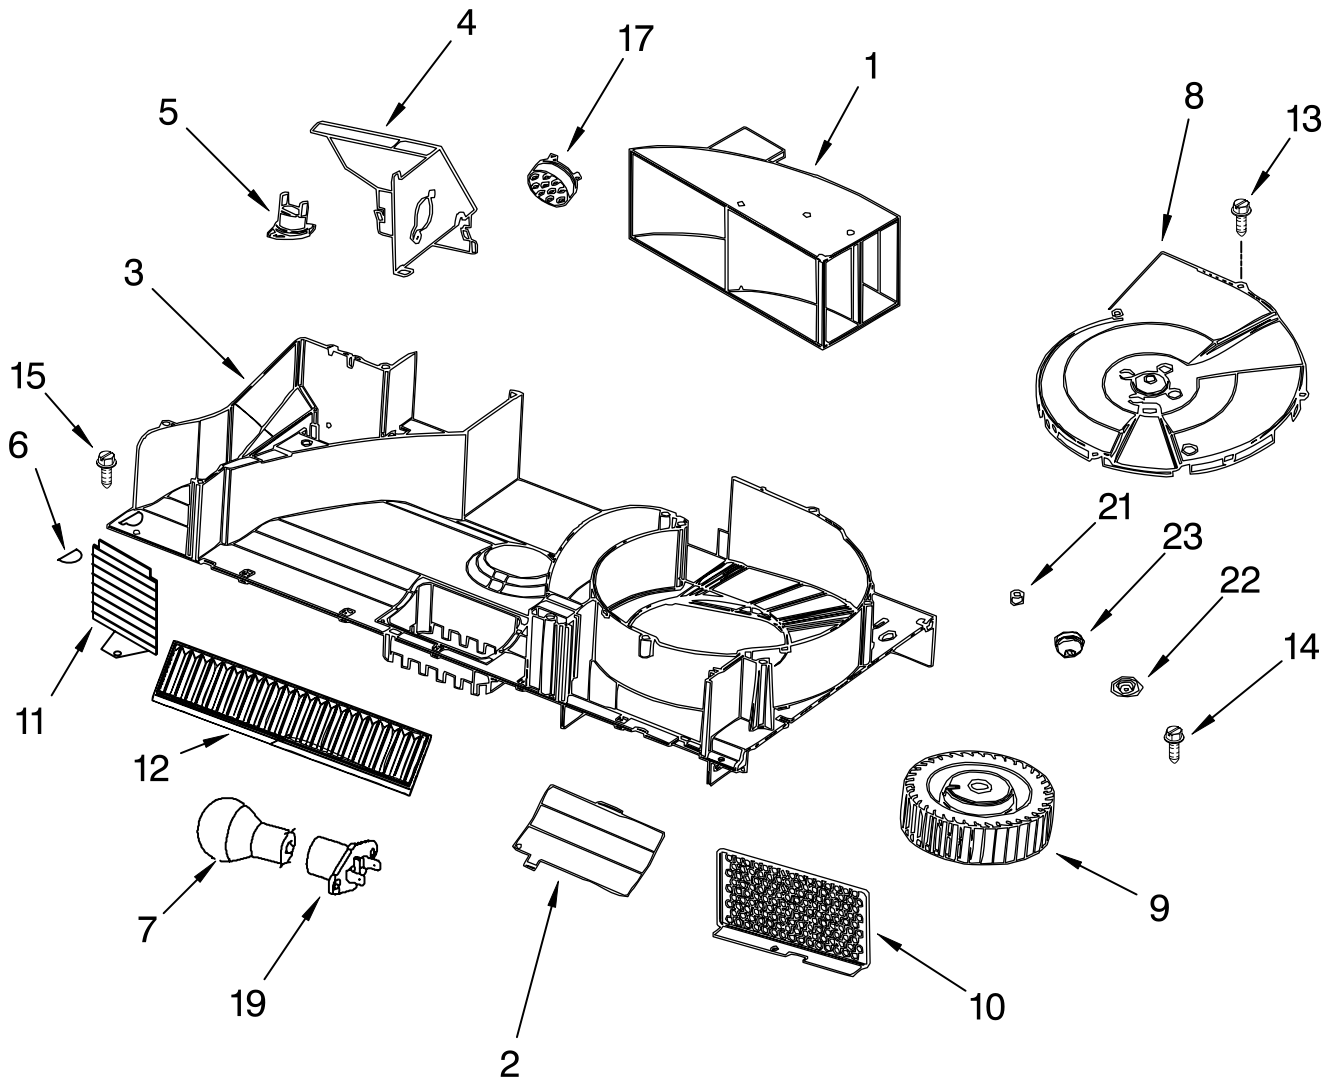

INTERIOR AND VENTILATION PARTS

For Models: GH5184XPQ0, GH5184XPB0, GH5184XPT0, GH5184XPS0
 (WHITE) (BLACK) (BISCUIT) (STAINLESS)

Illus. No.	Part No.	DESCRIPTION
1	8205096	Reflector, Lamp
2	8183993	Lamp
3	8184002	Filter, Charcoal
4	8184003	Filter, Grease
5	8205412	Plate, Bottom
6	8184141	Glass, Lamp
7	8184889	Holder, Glass
8	4393599	Switch, Micro Primary/Secondary
9	8184124	Cover, Inverter
10	4393697	Switch, Micro
11	8169438	Spring, Interlock
12	8205211	Plate, Cam
13	8185189	Support, Interlock
14	8184875	Fan, DC 12 Volt
15	8184894	Housing, Fan
17	8185032	Bracket, Holder
18	8184670	Holder, Inverter
19	8185190	Rod-Locking Link
20	8184093	Capacitor, 125 V
21	8205093	Inverter 1100 W
22	8185031	Plate, Side
23	8184926	Holder, Lamp
24	8184887	Cable
25	8184202	Cover, Terminal
26	8184204	Capacitor
27	8184312	Holder, Fuse
28	4393308	Fuse
29	8183998	Thermostat
30	8184199	Screw
31	4393835	Screw
32	8184200	Screw
33	8205014	Ribbon Cable (P2 to CN701 on 1100 W Inverter)
34	8169477	Screw
36	8184203	Foil, Lamp

FOR ORDERING INFORMATION REFER TO PARTS PRICE LIST

AIR FLOW PARTS

For Models: GH5184XPQ0, GH5184XPB0, GH5184XPT0, GH5184XPS0
(WHITE) (BLACK) (BISCUIT) (STAINLESS)

Illus. No.	Part No.	DESCRIPTION
1	8184667	Deflector, Air
2	8184925	Cover, Lamp
3	8185350	Duct, Air
4	8204789	Bracket, Thermostat
5	8183999	Thermostat
6	8204676	Cover
7	8183993	Lamp