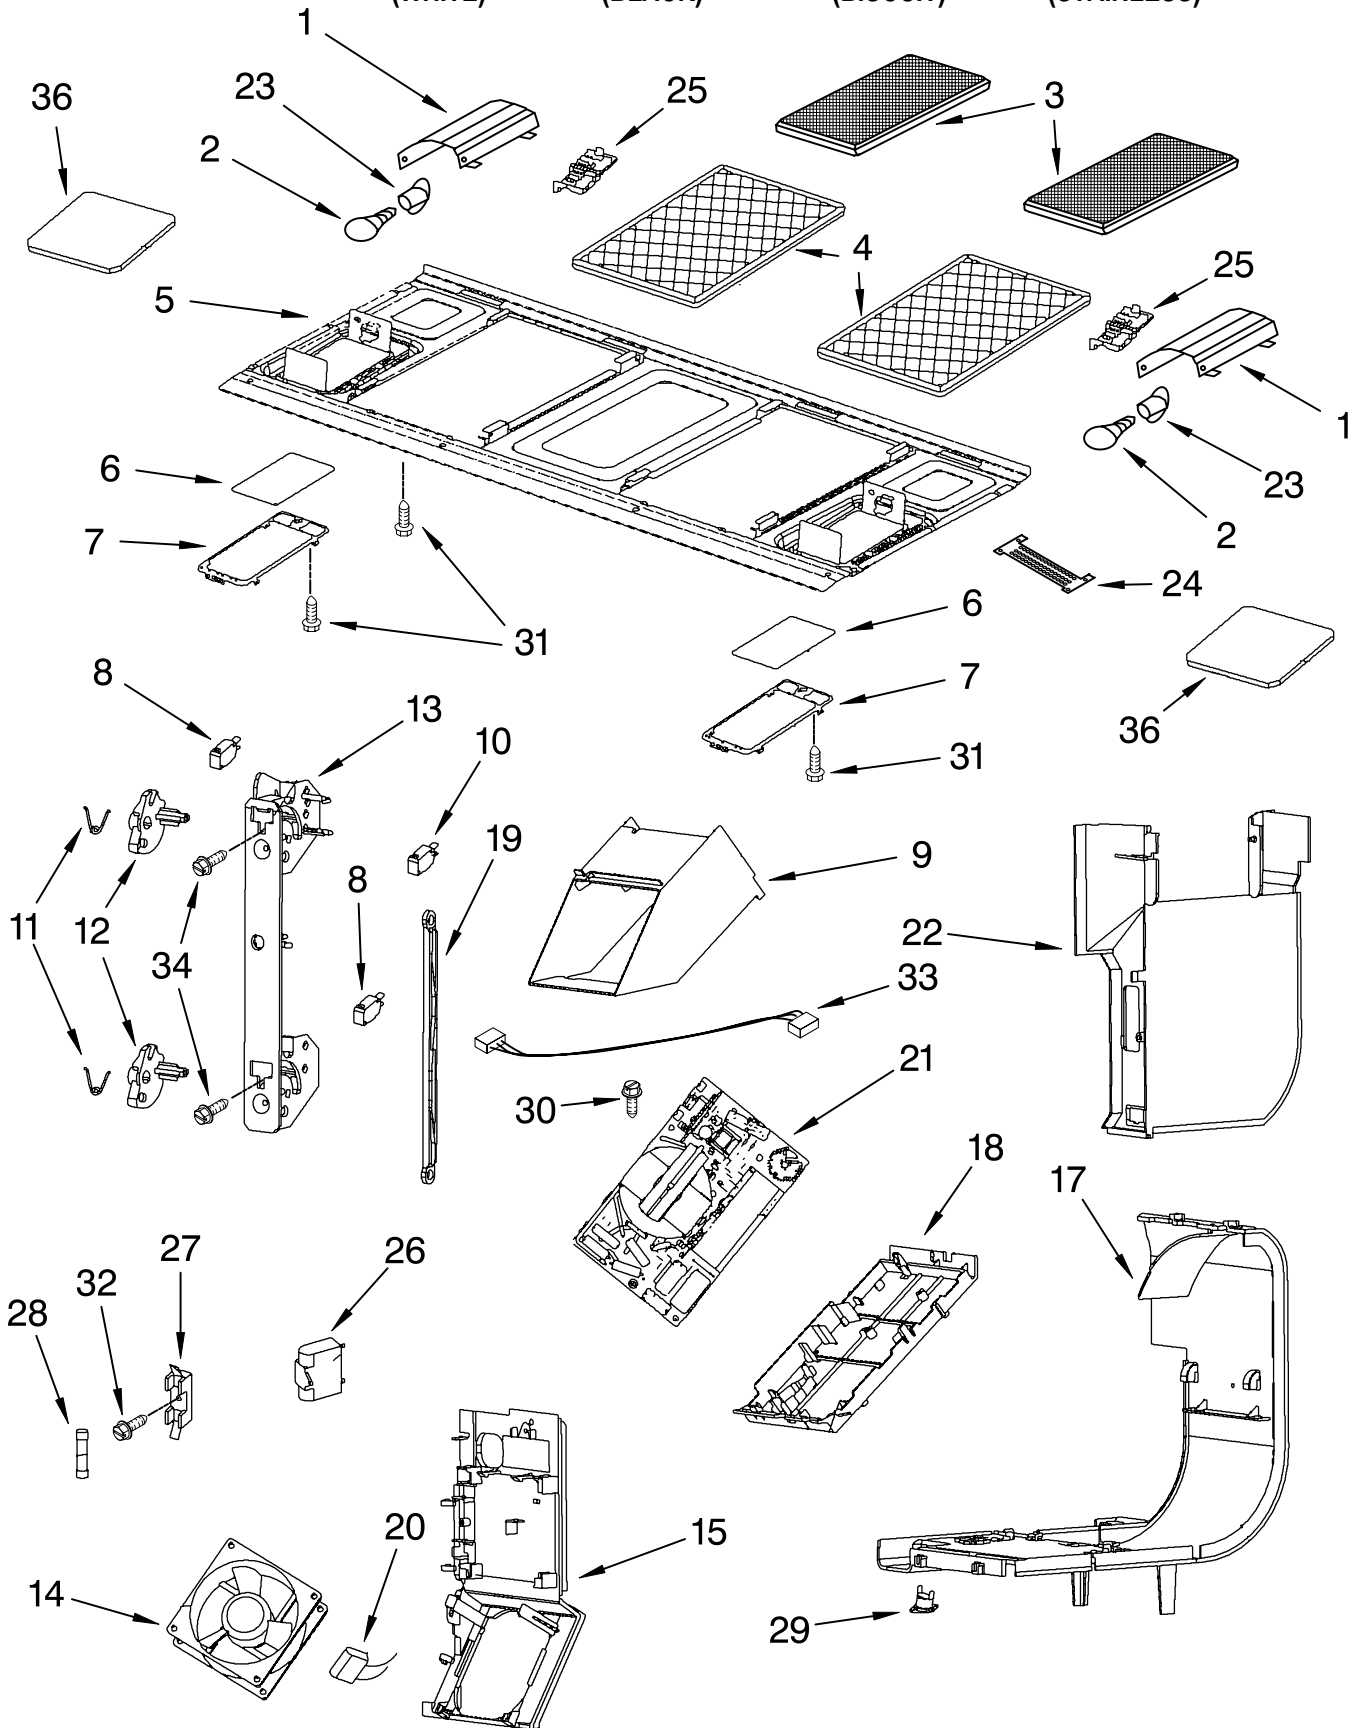

INTERIOR AND VENTILATION PARTS

For Models: GH5184XPQ0, GH5184XPB0, GH5184XPT0, GH5184XPS0
(WHITE) (BLACK) (BISCUIT) (STAINLESS)

FOR ORDERING INFORMATION REFER TO PARTS PRICE LIST

INTERIOR AND VENTILATION PARTS

For Models: GH5184XPQ0, GH5184XPB0, GH5184XPT0, GH5184XPS0
(WHITE) (BLACK) (BISCUIT) (STAINLESS)

Illus. No.	Part No.	DESCRIPTION
1	8205096	Reflector, Lamp
2	8183993	Lamp
3	8184002	Filter, Charcoal
4	8184003	Filter, Grease
5	8205412	Plate, Bottom
6	8184141	Glass, Lamp
7	8184889	Holder, Glass
8	4393599	Switch, Micro Primary/Secondary
9	8184124	Cover, Inverter
10	4393697	Switch, Micro
11	8169438	Spring, Interlock
12	8205211	Plate, Cam
13	8185189	Support, Interlock
14	8184875	Fan, DC 12 Volt
15	8184894	Housing, Fan
17	8185032	Bracket, Holder
18	8184670	Holder, Inverter
19	8185190	Rod-Locking Link
20	8184093	Capacitor, 125 V
21	8205093	Inverter 1100 W
22	8185031	Plate, Side
23	8184926	Holder, Lamp
24	8184887	Cable
25	8184202	Cover, Terminal
26	8184204	Capacitor
27	8184312	Holder, Fuse
28	4393308	Fuse
29	8183998	Thermostat
30	8184199	Screw
31	4393835	Screw
32	8184200	Screw
33	8205014	Ribbon Cable (P2 to CN701 on 1100 W Inverter)
34	8169477	Screw
36	8184203	Foil, Lamp

FOR ORDERING INFORMATION REFER TO PARTS PRICE LIST