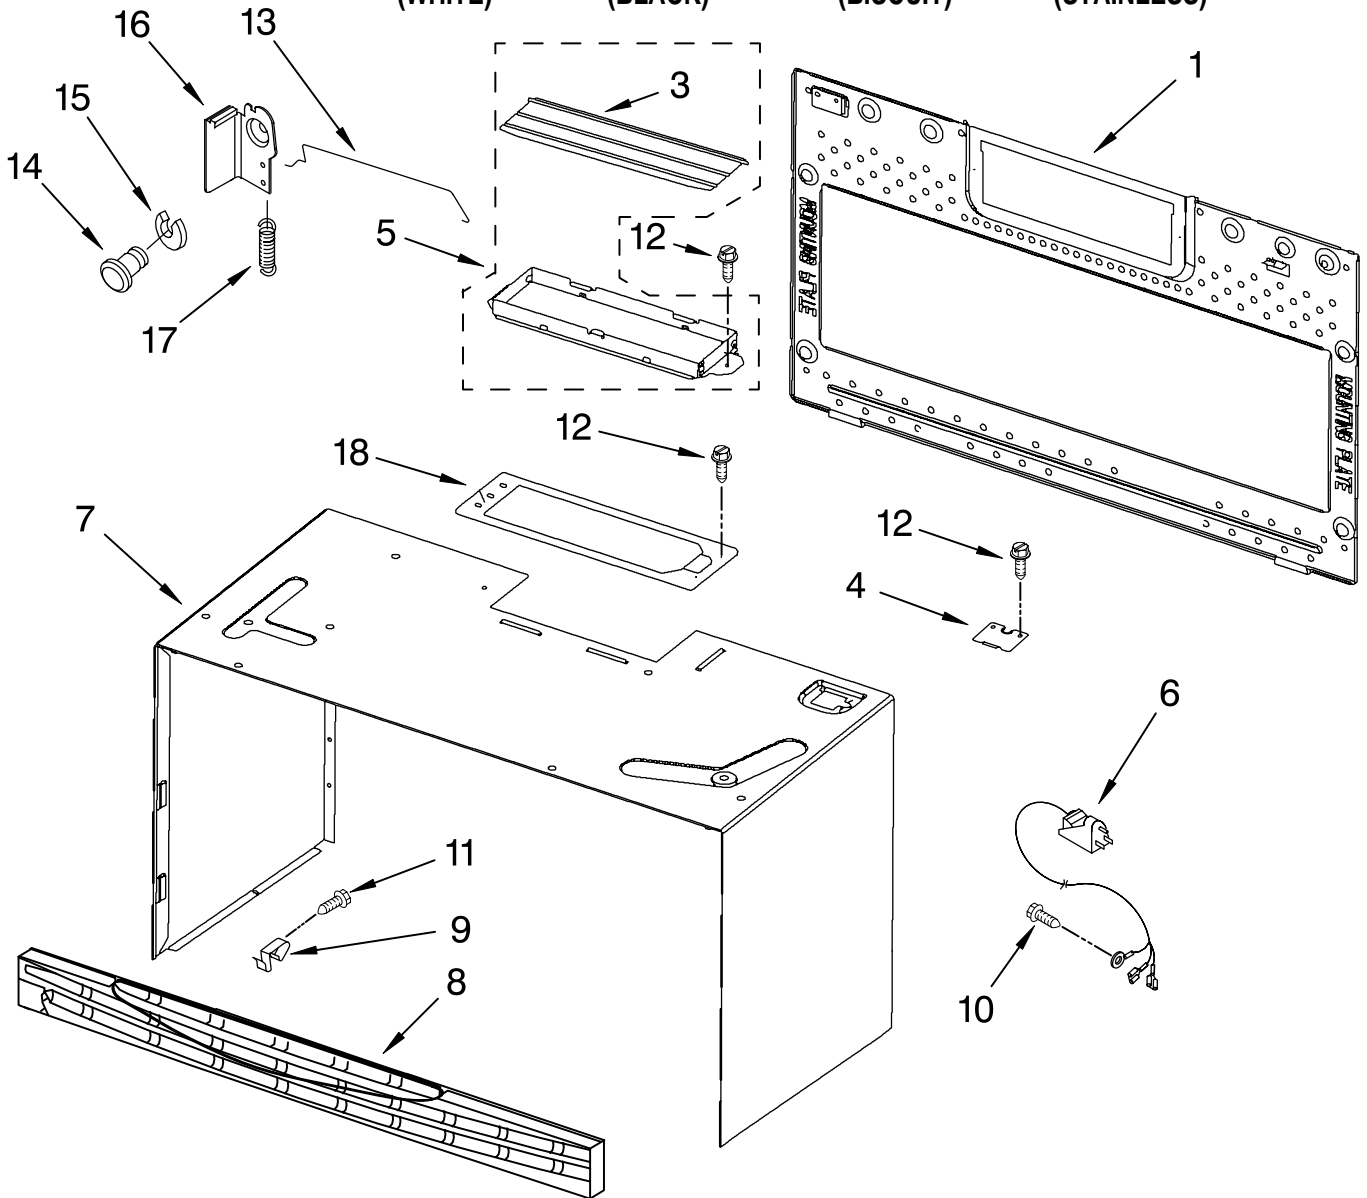

CABINET AND INSTALLATION PARTS

For Models: GH5184XPQ0, GH5184XPB0, GH5184XPT0, GH5184XPS0
(WHITE) (BLACK) (BISCUIT) (STAINLESS)

Illus. No.	Part No.	DESCRIPTION
1	8184106	Plate, Mounting
3	4393713	Door, Damper
4	8184897	Lid, Power Cord
5	8183858	Frame, Damper
6	8184898	Cord, Power
7	8205207	Case, Outer
	8205212	White
	8205213	Black
	8205214	Biscuit

Illus. No.	Part No.	DESCRIPTION
8	8205214	Grille, Vent
	8205215	White
	8205216	Black
	8205217	Biscuit
9	8184190	Clip, Grille
10	4393836	Screw
11	8169475	Screw
12	4393472	Screw
13	8184135	Rod
14	8169319	Latch Pivot
15	8169320	E-Ring

Illus. No.	Part No.	DESCRIPTION
16	8169321	Catch
17	8169374	Spring
18	8169697	Plate, Damper
Miscellaneous		
	8169659	Installation, Hardware
	8184781	Template, Upper
	8183987	Template, Wall
	8169704	Screw, Top Mountng

FOR ORDERING INFORMATION REFER TO PARTS PRICE LIST