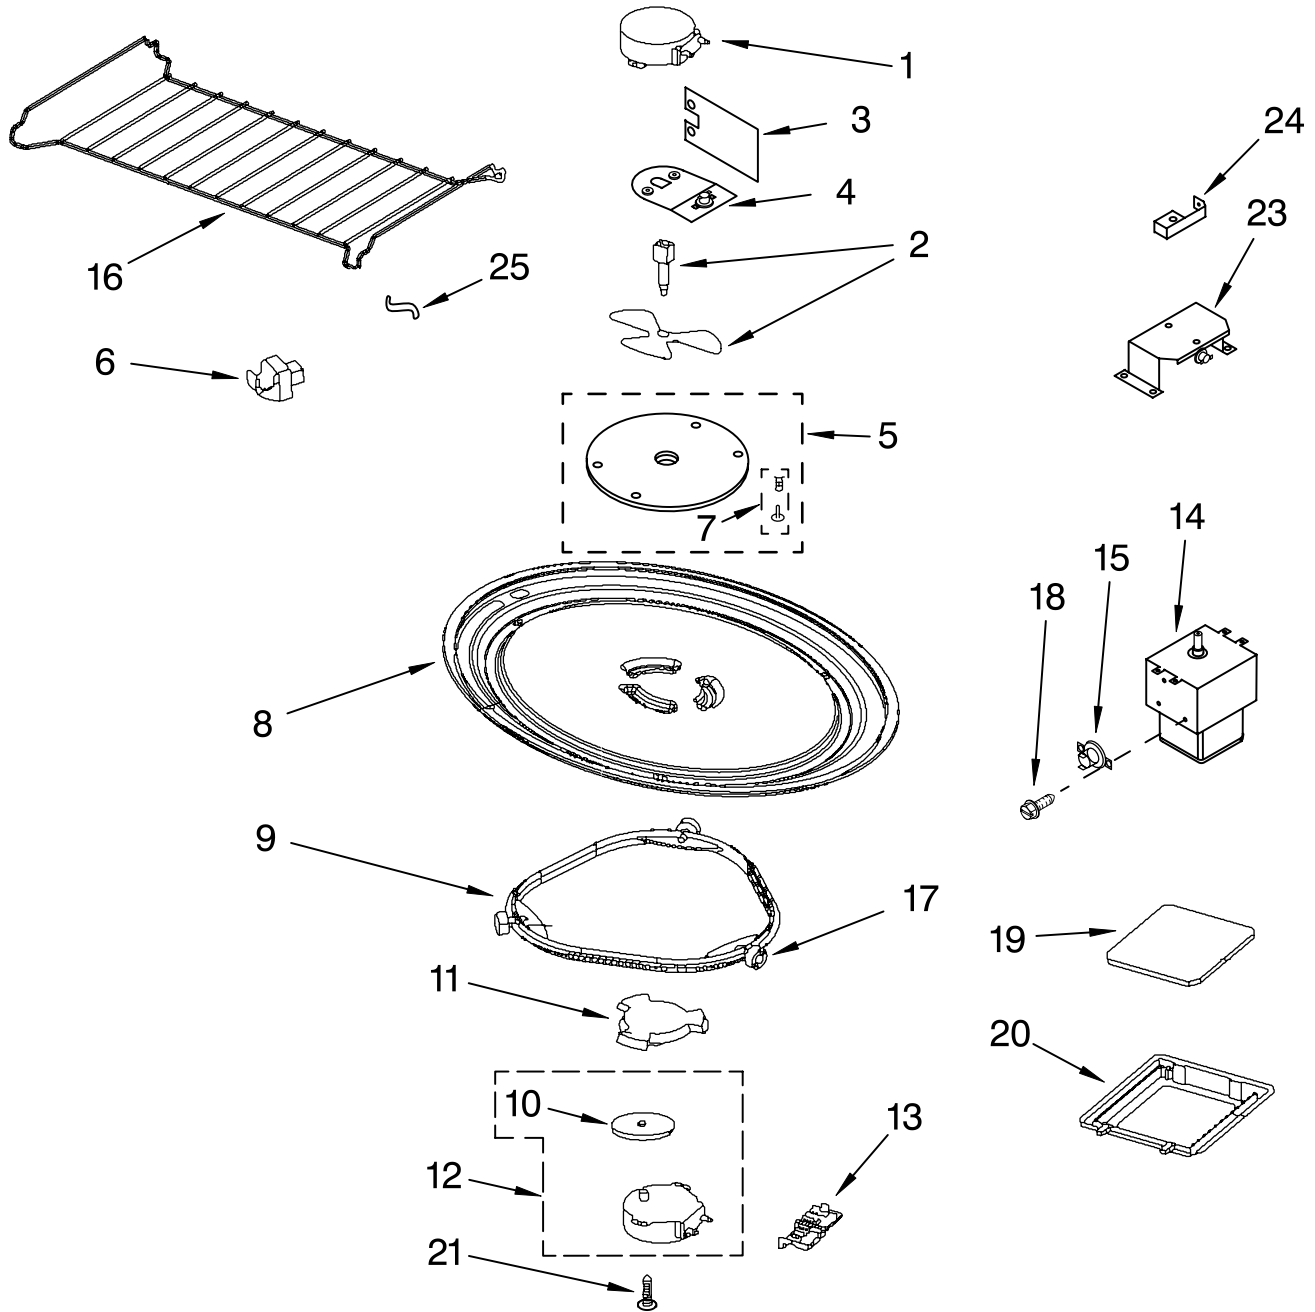

MAGNETRON AND TURNTABLE PARTS

For Models: GH5184XPQ0, GH5184XPB0, GH5184XPT0, GH5184XPS0
(WHITE) (BLACK) (BISCUIT) (STAINLESS)

Illus. No.	Part No.	DESCRIPTION
1	8205044	Motor, Stirrer
2	8205202	Stirrer Shaft/Blade
3	8184485	Shield, Nomex
4	8184585	Thermostat/Bracket
5	8184604	Cover, Inlet
6	8204662	Hook, Rack (4)

Illus. No.	Part No.	DESCRIPTION
7	8184549	Nails/Bushings (5 of each)
8	4393799	Turntable
9	8184102	Ring, Turntable
10	8184109	Spacer, Waterproof
11	8183949	Driver, Turntable
12	8183953	Motor, Turntable
13	4393756	Cover, Terminal
14	8184139	Magnetron
15	8183994	Thermostat

Illus. No.	Part No.	DESCRIPTION
16	8184052	Rack
17	4393861	Wheel (3)
18	4393838	Screw
19	8169499	Glass, Lamp
20	8169646	Frame, Glass
21	4393832	Screw
23	8184586	Thermostat/Bracket
24	8184669	Bracket, Plug
25	8205039	Spacer (4)

FOR ORDERING INFORMATION REFER TO PARTS PRICE LIST