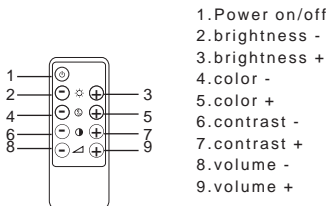

Front panel

- | | |
|-----------------------|------------------------|
| 1. Power on/off | 2. Positive adjustment |
| 3. Activation of menu | 4. Negative adjustment |
| 5. IR | |

Remote control

- | |
|-----------------|
| 1. Power on/off |
| 2. brightness - |
| 3. brightness + |
| 4. color - |
| 5. color + |
| 6. contrast - |
| 7. contrast + |
| 8. volume - |
| 9. volume + |

Specification

Screen size:	7.2 inch
System:	PAL & NTSC
Power source:	DC 12V +/- 10%
Power consumption:	< 7.2W
Video input:	Composition Video Signal
Operating temperature:	0-60°C
Storage temperature:	-20-80°C