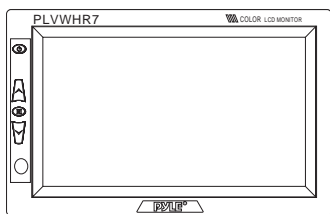

WWW.PYRAMIDCARAUDIO.COM