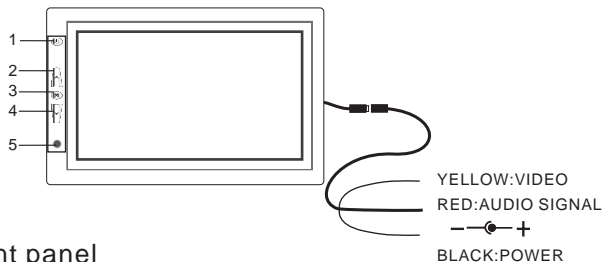

Front panel

- | | |
|-----------------------|------------------------|
| 1. Power on/off | 2. Positive adjustment |
| 3. Activation of menu | 4. Negative adjustment |
| 5. IR | |

Remote control

- | |
|-----------------|
| 1. Power on/off |
| 2. brightness - |
| 3. brightness + |
| 4. color - |
| 5. color + |
| 6. contrast - |
| 7. contrast + |
| 8. volume - |
| 9. volume + |

Specification

Screen size:	7.2 inch
System:	PAL & NTSC
Power source:	DC 12V +/- 10%
Power consumption:	< 7.2W
Video input:	Composition Video Signal
Operating temperature:	0-60°C
Storage temperature:	-20-80°C