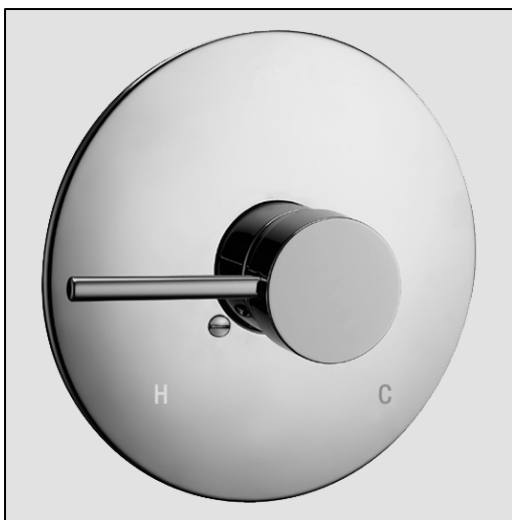

KWC DESIGNO

Model number:
K.21.H3.90.000A99

**1/2" pressure balance valve trim
without diverter**

Available in:
[000] All chrome

Rough-in sold separately
K.38.P4.05.931.23
K.38.P4.06.931.23