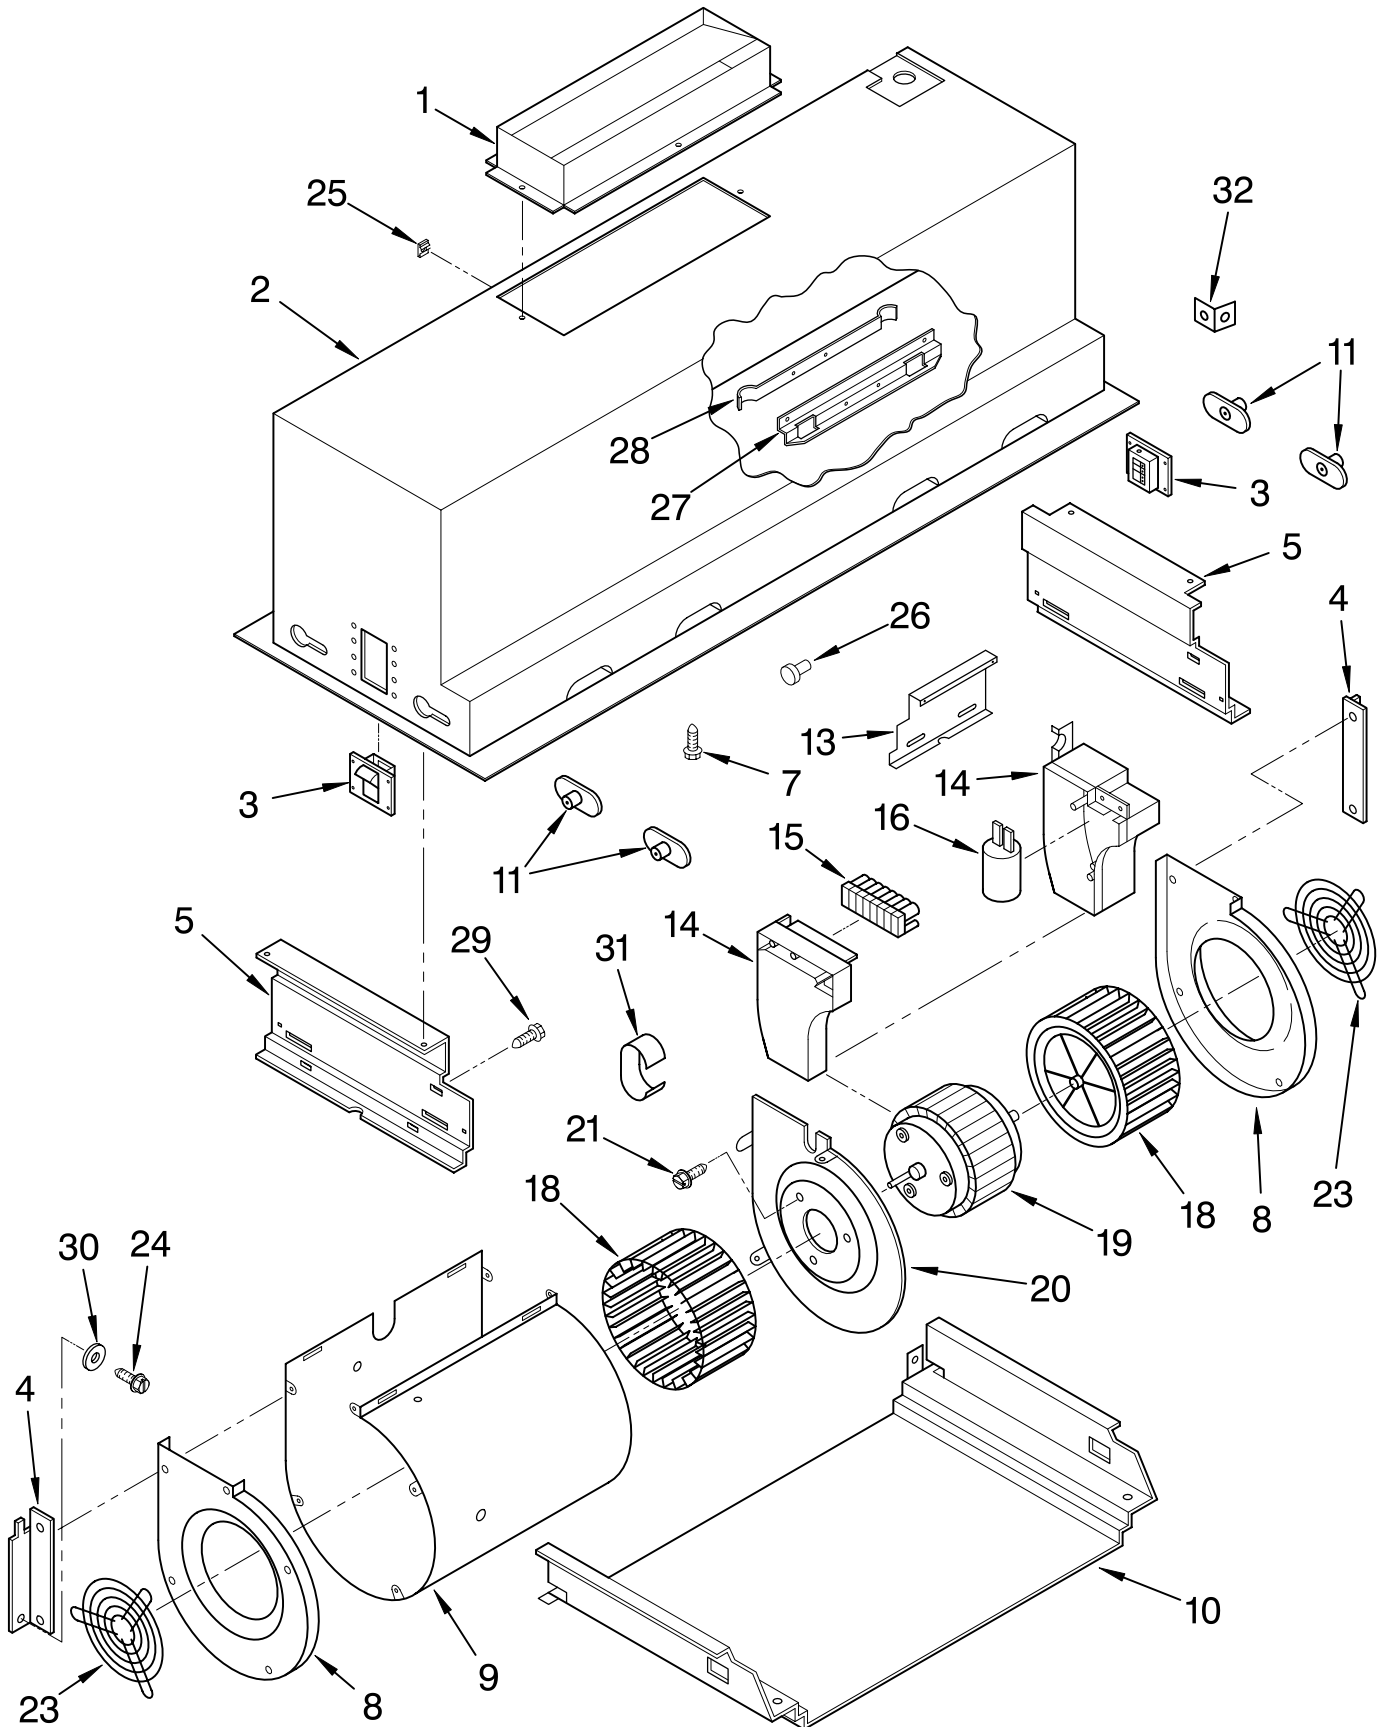

KitchenAid® VENTILATION PARTS

For Model: KWVU265YBA0

36" SLIDE OUT
RANGE HOOD

FOR ORDERING INFORMATION REFER TO PARTS PRICE LIST

VENTILATION PARTS

For Model: KWVU265YBA0

Illus. No.	Part No.	DESCRIPTION
1	4360001	Damper Canopy
2		Canopy, Non-serviceable
3	4360002	Support Canopy (2)
4		Bracket Blower
	4360003	Left Side
	4360054	Right Side
5		Support Blower Housing
	4360004	Left Side
	4360087	Right Side
7	4360006	Screw 5 x 1/2 (3)
8		Endcap Blower
	4360007	Left
	4360053	Right
9	4360008	Housing Blower
10	4360075	Support Housing
11	4360063	Bushing (4)
13	4360088	Plate Mount
14		Cover Terminal
	4360060	Left Side
	4360056	Right Side
15	4360057	Terminal
16	4360058	Capacitor
18		Blower Wheel
	4360049	Left Side
	4360055	Right Side
19	4360040	Motor
20	4360052	Plate Motor
21	4360050	Screw 4 x 8 (6)
23	4360064	Grille Blower (2)
24	4360067	Screw 6 x 10 (2)
25	4360074	Clip (2)
26	4360048	Pin, Filter (2)
27	4360071	Bracket Filter
28	4360072	Spring Filter (2)
29	4360089	Screw (4)
30	4360095	Washer (2)
31	4360119	Clamp (2)
32	4360120	Bracket, Support (6)

FOR ORDERING INFORMATION REFER TO PARTS PRICE LIST