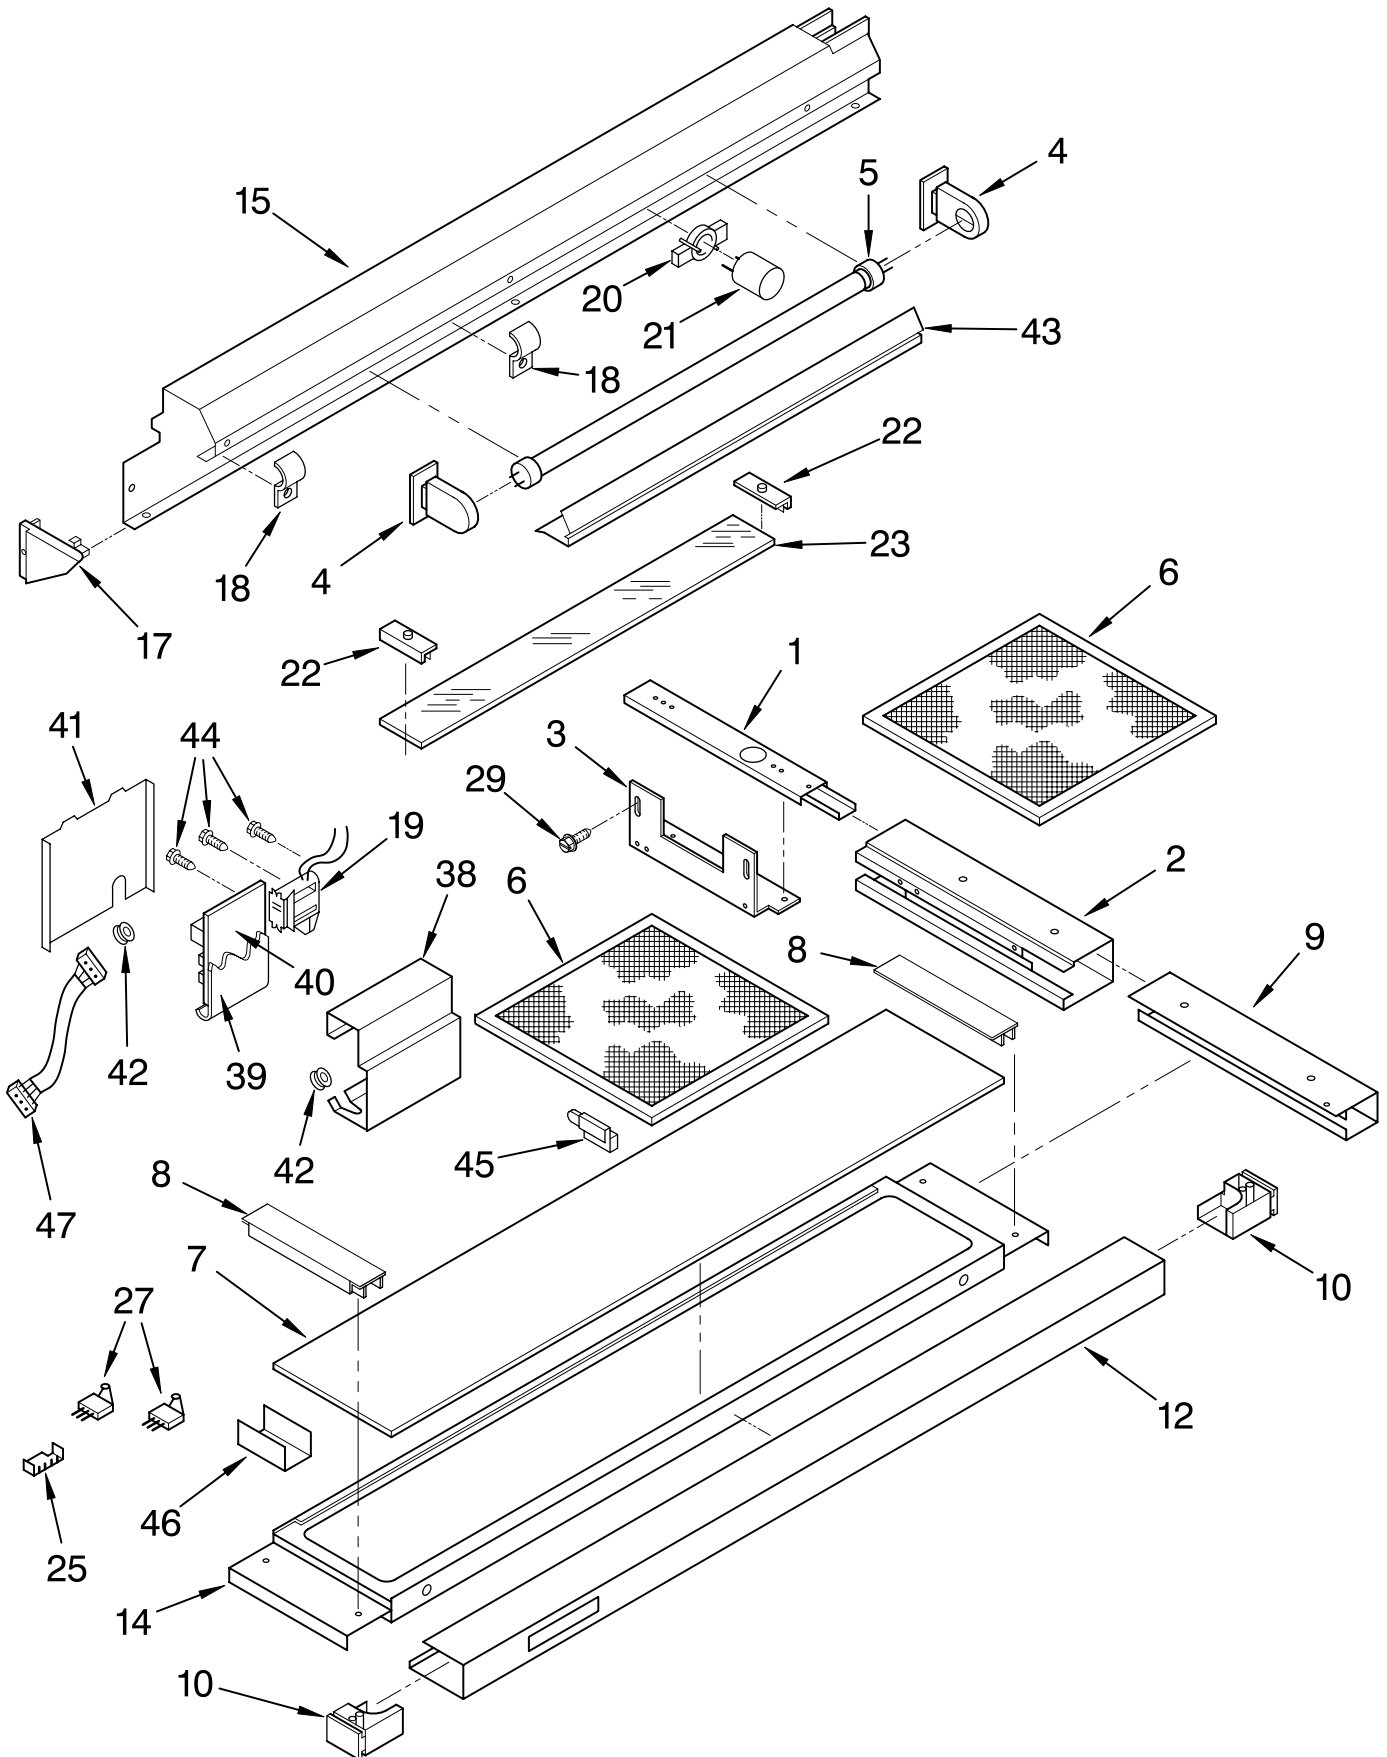

DOOR AND CONTROL PARTS

For Model: KWVU265YBA0

FOR ORDERING INFORMATION REFER TO PARTS PRICE LIST

DOOR AND CONTROL PARTS

For Model: KWVU265YBA0

Illus. No.	Part No.	DESCRIPTION
1	4360010	Guide Door (2)
2		Housing Guide
	4360104	Left Side
	4360105	Right Side
3	4360012	Support, Guide (2)
4	4360013	Socket Lamp (2)
5	4360125	Lamp
6	4360015	Filter
7	4360076	Glass Door
8	4360017	Brace Glass (2)
9		Frame Door
	4360018	Left Side
	4360024	Right Side
10		End Cap Door
	4360069	Left Side
	4360070	Right Side
12	4360128	Handle
14	4360077	Baffle Door
15	4360124	Support, Light
17		Bracket Light
	4360100	Left Side
	4360103	Right Side
18	4360044	Clamp Wiring
19	4360045	Ballast Lamp
20	4360047	Receptacle
21	4360046	Starter
22	4360041	Brace Glass (2)
23	4360127	Lens Light
25	4360102	Base Switch
27	4360035	Switch (2)
29	4360073	Screw
38	4360090	Frame, Controls
39	4360091	Plate, Board Mtg.
40	4360092	Board, Microcomputer
41	4360093	Shield, Microcomputer
42	4360094	Grommet (2)
43	4360126	Support, Light (Front)
44	4360114	Screw
45	4360115	Guide, Cable
46	4360116	Bracket, Guide
47	4360121	Harness

LITERATURE PARTS

LIT4360084 Installation
Instructions
LIT4360123 Parts List