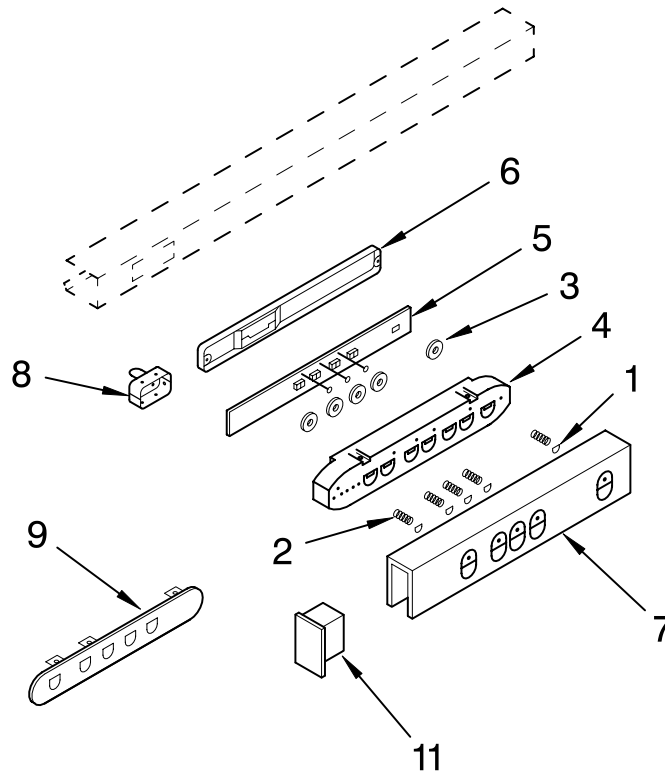

# DOOR AND CONTROL PARTS

For Model: KWVU265YBA0

<b>Illus. No.</b>	<b>Part No.</b>	<b>DESCRIPTION</b>
1	4360010	Guide Door (2)
2		Housing Guide
	4360104	Left Side
	4360105	Right Side
3	4360012	Support, Guide (2)
4	4360013	Socket Lamp (2)
5	4360125	Lamp
6	4360015	Filter
7	4360076	Glass Door
8	4360017	Brace Glass (2)
9		Frame Door
	4360018	Left Side
	4360024	Right Side
10		End Cap Door
	4360069	Left Side
	4360070	Right Side
12	4360128	Handle
14	4360077	Baffle Door
15	4360124	Support, Light
17		Bracket Light
	4360100	Left Side
	4360103	Right Side
18	4360044	Clamp Wiring
19	4360045	Ballast Lamp
20	4360047	Receptacle
21	4360046	Starter
22	4360041	Brace Glass (2)
23	4360127	Lens Light
25	4360102	Base Switch
27	4360035	Switch (2)
29	4360073	Screw
38	4360090	Frame, Controls
39	4360091	Plate, Board Mtg.
40	4360092	Board, Microcomputer
41	4360093	Shield, Microcomputer
42	4360094	Grommet (2)
43	4360126	Support, Light (Front)
44	4360114	Screw
45	4360115	Guide, Cable
46	4360116	Bracket, Guide
47	4360121	Harness

# CONTROL PANEL PARTS

For Model: KWVU265YBA0

Illus. No.	Part No.	DESCRIPTION
1	4360106	Button, Control (5)
2	4360107	Spring, Button (5)
3	4360108	Washer (5)
4	4360109	Housing, Control
5	4360110	Panel, Touch
6	4360111	Cover, Control
7	4360129	Frame, Control Panel
8	4360117	Connector
9	4360118	Escutcheon
11	4360020	End Cap, Handle Left Side
	4360022	End Cap, Handle Right Side