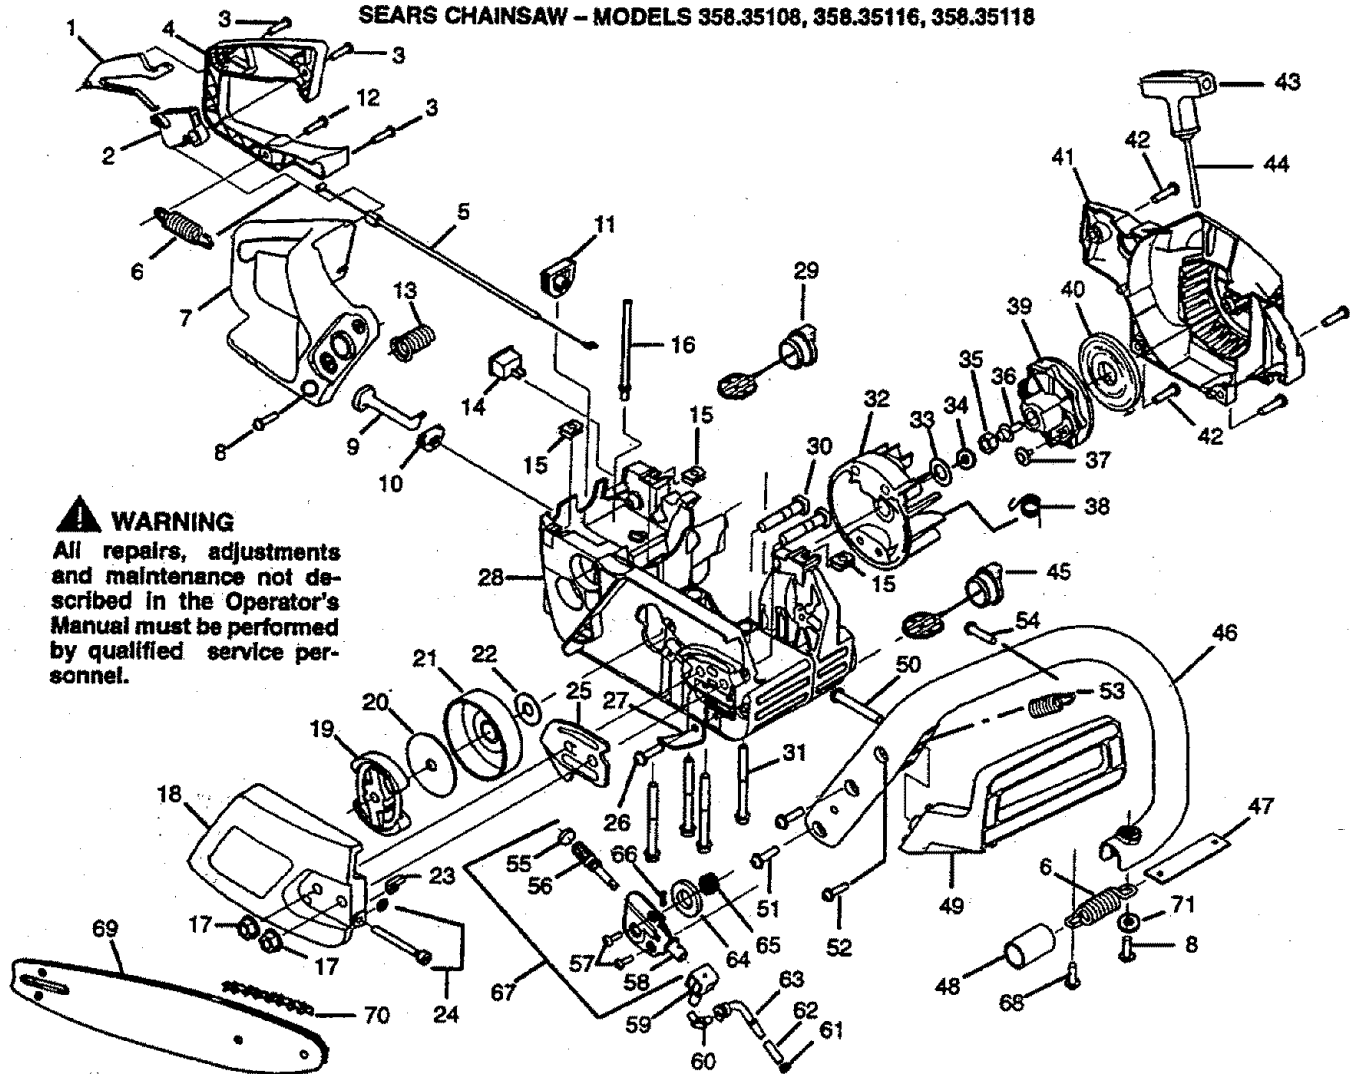

REPAIR PARTS

SEARS CHAINSAW - MODELS 358.35108, 358.35116, 358.35118

WARNING
All repairs, adjustments and maintenance not described in the Operator's Manual must be performed by qualified service personnel.

Ref.	Part No.	Description	Ref.	Part No.	Description	Ref.	Part No.	Description
1.	530-038988	Throttle Lockout	23.	530-016109	Pin-Bar Adjusting	48.	530-036142	Isolator Sleeve
2.	530-038987	Throttle Trigger	24.	530-069611	Bar Adjusting Kit	49.	530-038224	Handguard
3.	530-015906	Screw	25.	530-038238	w/Screw & Retainer	50.	530-016020	Screw
4.	530-047581	Cover-Rear Handle	26.	530-015905	Plate-Bar Mounting	51.	530-015843	Screw
5.	530-047602	Throttle Cable	27.	530-029850	Screw	52.	530-016009	Screw
6.	530-042082	Spring	28.	530-047600	Chain Catcher	53.	530-047934	Spring Ass'y.
7.	530-047582	Rear Handle	29.	530-047192	Chassis Ass'y.	54.	530-015875	Screw
8.	530-016018	Screw	30.	530-016133	Fuel Cap Ass'y.	55.	530-038543	Dust Plug
9.	530-047605	Choke Knob	31.	530-016132	Bolt-Bar	56.	530-038546	Gear Ass'y.
10.	530-049005	Grommet-Choke Knob	32.	530-039187	Screw	57.	530-016097	Screw
11.	530-047631	Grommet-Throttle	33.	530-400897	Cable	58.	530-037818	Oil Pump Body
12.	530-015886	Screw	34.	530-001717	Washer	59.	530-019206	Seal Block
13.	530-036962	Spring Ass'y.	35.	530-001717	Lockwasher	60.	530-038241	Fitting-Elbow
14.	530-037692	Ignition Switch	36.	530-015920	Nut	61.	530-030189	Plug-Oil Filter
15.	530-015922	Nut-"U" Type	37.	530-016080	Screw	62.	530-037821	Oil Filter
16.	530-069247	Fuel Line Kit (Large Dia.)	38.	530-023817	Spring-Starter Dog	63.	530-038373	Pick-up Tube
17.	530-015917	Nut-Bar Mounting	39.	530-037817	Starter Pulley	64.	530-019231	Dust Seal
18.	530-037803	Clutch Cover	40.	530-027531	Recoil Spring	65.	530-037820	Worm Gear
19.	530-014949	Clutch Ass'y.	41.	530-047974	Fan Housing	66.	530-016138	Pin
20.	530-015611	Clutch Washer	42.	530-015892	Screw	67.	530-069698	Oil Pump Kit
21.	530-047061	Clutch Drum Ass'y. w/Bearing	43.	530-037485	Starter Handle	68.	530-015843	Screw
22.	530-015907	Washer	44.	530-069232	Rope Kit	69.	71-36366	Bar-16"
			45.	530-010846	Oil Cap Ass'y.	70.	71-36374	Bar-18"
			46.	530-047583	Front Handle	71.	71-3629	Chain-16"
			47.	530-047608	Limiter Strap		71-3619	Chain-18"
							530-015158	Washer-Flat