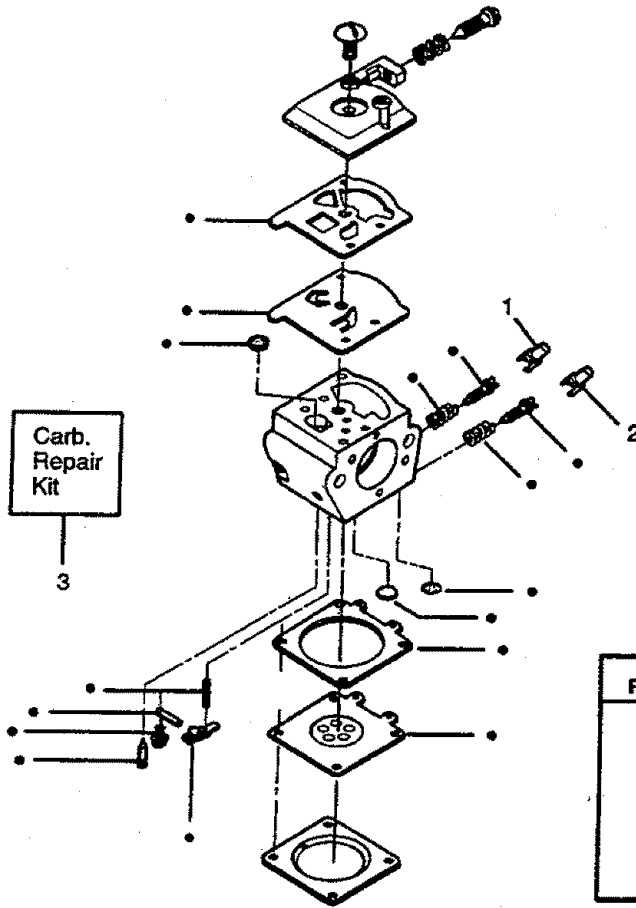

REPAIR PARTS

SEARS CHAINSAW – MODELS 358.35108, 358.35116, 358.35118

Ref.	Part No.	Description
1.	530-038318	Limiter Cap-High
2.	530-038317	Limiter Cap-Low
3.	530-035399	Carburetor Repair Kit (• Indicates Contents)