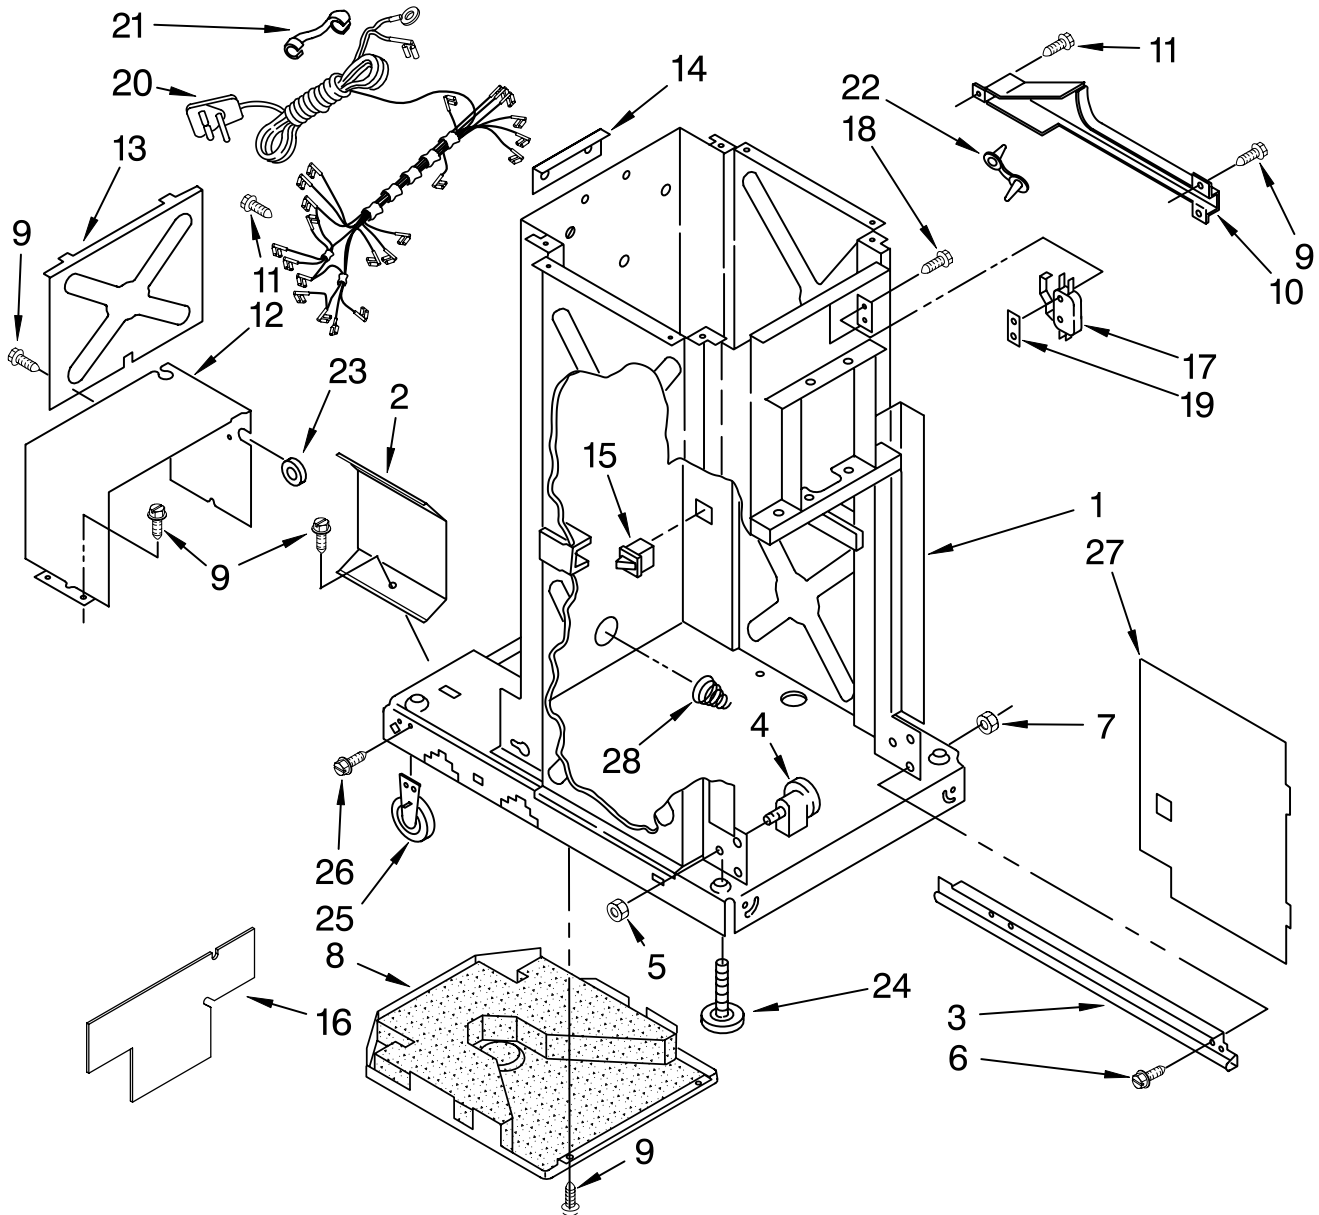

# MOTOR AND DRIVE PARTS

TRASH COMPACTOR

For Models: KUCS03CTWH0, KUCS03CTBL0, KUCS03CTSS0  
(White) (Black) (Stainless)

**KitchenAid®**

Illus. No.	Part No.	DESCRIPTION
1	9871923	Literature Parts
	9872216	Sheet, Tech
	9872216	Guide, Use & Care
2	9870343	Motor, Drive
		(Includes No. 13)
3	9871067	Screw,
		1/4-20 x 3/4 (4)
4	776327	Plate, Drive
		Mount
5	776338	Locknut, 10-32 (4)
6	4149667	Gear, Drive
7	454512	Pin, Slotted
		Spring
8	776035	Washer, Wave
9	297462	Washer, Thrust
10	777124	Gear, Driven
11	776036	Clip, Ring
12	780477	Chain, Drive
13	777971	Switch, Motor

# FRAME PARTS

For Models: KUCS03CTWH0, KUCS03CTBL0, KUCS03CTSS0  
(White) (Black) (Stainless)

Illus. No.	Part No.	DESCRIPTION
1		Frame (Not A Serviceable Part)
2	9870867	Shield, Slide Track (2)
3	9870976	Frame, Slide (R.H.)
4	9870975	Frame, Slide (L.H.)
5	4153788	Bearing, Roller (2)
6	776356	Locknut, 3/8-24 (2)
7	777458	Screw, 6-32 x 3/8 (4)
8	3400938	Nut, 6-32 (4)
9	9870167	Pan, Bottom
10	489478	Screw, 8 x 1/2
	4149659	Shield, Harness

Illus. No.	Part No.	DESCRIPTION
11	777070	Screw, 8-32 x 5/16
12	780434	Cover, Motor
13	608009	Plate, Motor Cover
14	775668	Angle-Frame, Plate
15	4149377	Switch, Drawer Safety
16	9872154	Insulation
17	777811	Switch, Top Limit & Directional
18	777849	Screw, 6-20 x 1" (2)
19	777850	Plate, Nut

# POWERSCREW AND RAM PARTS

For Models: KUCS03CTWH0, KUCS03CTBL0, KUCS03CTSS0  
(White) (Black) (Stainless)

Illus. No.	Part No.	DESCRIPTION
1	9870500	Screw, Power Complete Assembly (2)
2		Screw, Power (Available Only As Complete Assembly)
3	779121	Plate, Bearing (2)
4	775482	Bearing, Needle (2)
5	776941	Hub, Power Screw (2)
6	775481	Race, Thrust (2)
7	777385	Sprocket, Washer (2)
8	4154842	Nut, Power Screw (2)
9	777332	Washer, Cone (2)
10	9871067	Screw, 10-24 x 3/4 (4)
11	9871251	Ram Assembly
12	9870163	Nut, Power (2)
13	9870187	Stud (2)
14	9870037	Stop, Ram (2)
15	9870498	Bracket, Top Limit Switch
16	489399	Screw, (2)
17	9870775	Cap, Stop (2)
18	9870169	Slide, Ram (4)