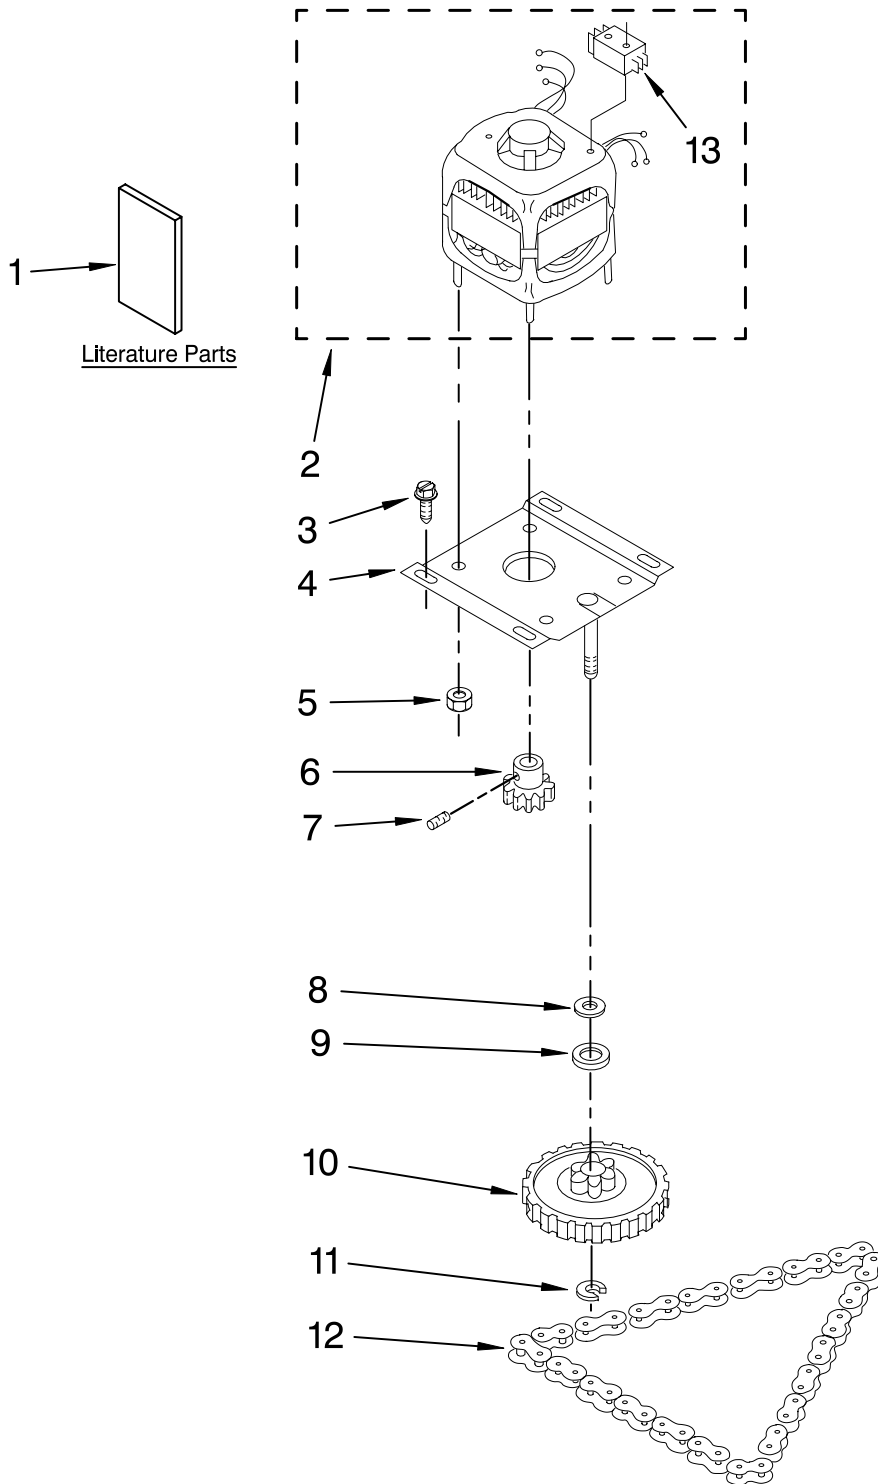

# MOTOR AND DRIVE PARTS

TRASH COMPACTOR

For Models: KUCS03CTWH0, KUCS03CTBL0, KUCS03CTSS0  
(White) (Black) (Stainless)

**KitchenAid®**

Illus. No.	Part No.	DESCRIPTION
1	9871923	Literature Parts
	9872216	Sheet, Tech
	9872216	Guide, Use & Care
2	9870343	Motor, Drive
		(Includes No. 13)
3	9871067	Screw,
		1/4-20 x 3/4 (4)
4	776327	Plate, Drive
		Mount
5	776338	Locknut, 10-32 (4)
6	4149667	Gear, Drive
7	454512	Pin, Slotted
		Spring
8	776035	Washer, Wave
9	297462	Washer, Thrust
10	777124	Gear, Driven
11	776036	Clip, Ring
12	780477	Chain, Drive
13	777971	Switch, Motor

# FRAME PARTS

For Models: KUCS03CTWH0, KUCS03CTBL0, KUCS03CTSS0  
(White) (Black) (Stainless)

Illus. No.	Part No.	DESCRIPTION
1		Frame (Not A Serviceable Part)
2	9870867	Shield, Slide Track (2)
3	9870976	Frame, Slide (R.H.)
4	9870975	Frame, Slide (L.H.)
5	4153788	Bearing, Roller (2)
6	776356	Locknut, 3/8-24 (2)
7	777458	Screw, 6-32 x 3/8 (4)
8	3400938	Nut, 6-32 (4)
9	9870167	Pan, Bottom
10	489478	Screw, 8 x 1/2
	4149659	Shield, Harness

Illus. No.	Part No.	DESCRIPTION
11	777070	Screw, 8-32 x 5/16
12	780434	Cover, Motor
13	608009	Plate, Motor Cover
14	775668	Angle-Frame, Plate
15	4149377	Switch, Drawer Safety
16	9872154	Insulation
17	777811	Switch, Top Limit & Directional
18	777849	Screw, 6-20 x 1" (2)
19	777850	Plate, Nut

# POWERSCREW AND RAM PARTS

For Models: KUCS03CTWH0, KUCS03CTBL0, KUCS03CTSS0  
(White) (Black) (Stainless)

Illus. No.	Part No.	DESCRIPTION
1	9870500	Screw, Power Complete Assembly (2)
2		Screw, Power (Available Only As Complete Assembly)
3	779121	Plate, Bearing (2)
4	775482	Bearing, Needle (2)
5	776941	Hub, Power Screw (2)
6	775481	Race, Thrust (2)
7	777385	Sprocket, Washer (2)
8	4154842	Nut, Power Screw (2)
9	777332	Washer, Cone (2)
10	9871067	Screw, 10-24 x 3/4 (4)
11	9871251	Ram Assembly
12	9870163	Nut, Power (2)
13	9870187	Stud (2)
14	9870037	Stop, Ram (2)
15	9870498	Bracket, Top Limit Switch
16	489399	Screw, (2)
17	9870775	Cap, Stop (2)
18	9870169	Slide, Ram (4)