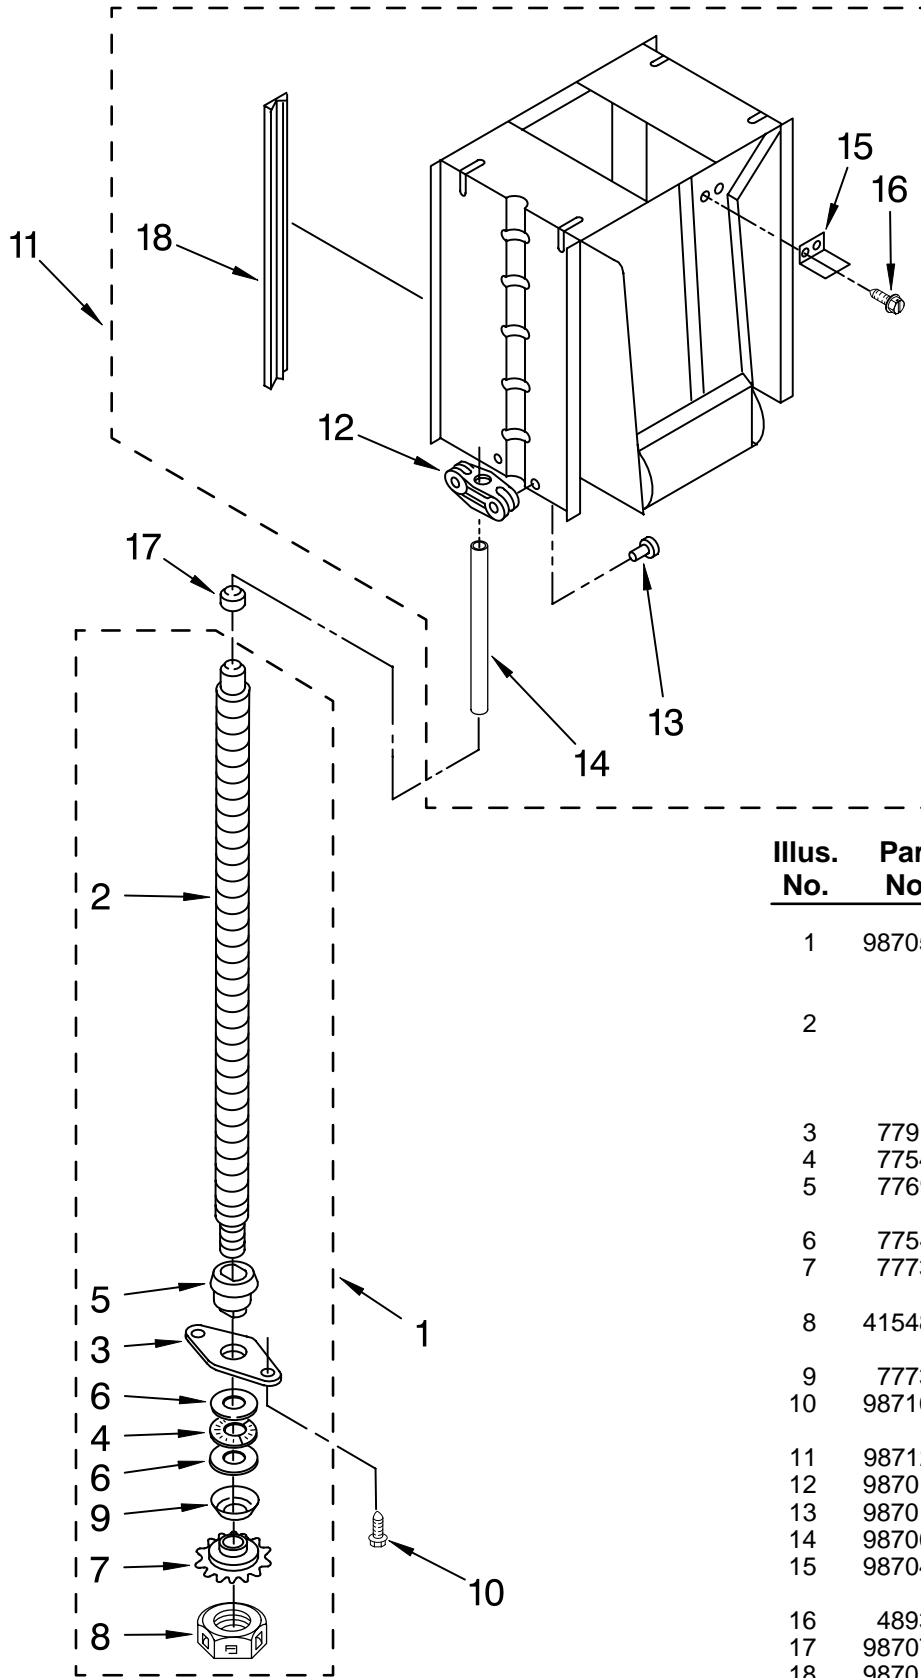

# FRAME PARTS

For Models: KUCS03CTWH0, KUCS03CTBL0, KUCS03CTSS0  
(White) (Black) (Stainless)

Illus. No.	Part No.	DESCRIPTION
1		Frame (Not A Serviceable Part)
2	9870867	Shield, Slide Track (2)
3	9870976	Frame, Slide (R.H.)
4	9870975	Frame, Slide (L.H.)
5	4153788	Bearing, Roller (2)
6	776356	Locknut, 3/8-24 (2)
7	777458	Screw, 6-32 x 3/8 (4)
8	3400938	Nut, 6-32 (4)
9	9870167	Pan, Bottom
10	489478	Screw, 8 x 1/2
	4149659	Shield, Harness

Illus. No.	Part No.	DESCRIPTION
11	777070	Screw, 8-32 x 5/16
12	780434	Cover, Motor
13	608009	Plate, Motor Cover
14	775668	Angle-Frame, Plate
15	4149377	Switch, Drawer Safety
16	9872154	Insulation
17	777811	Switch, Top Limit & Directional
18	777849	Screw, 6-20 x 1" (2)
19	777850	Plate, Nut

Illus. No.	Part No.	DESCRIPTION
20	9872117	Wiring Harness & Power Cord
21	776119	Bushing, Cord
22	777035	Clamp, Wire
23	776118	Grommet, Motor Cover
24	775526	Leveler, Front (2)
25	9870585	Wheel, Leveler (2)
26	780034	Screw, 10-24 x 3/8 (2)
27	9870444	Panel, Inner
28	777180	Spring, Container

# POWERSCREW AND RAM PARTS

For Models: KUCS03CTWH0, KUCS03CTBL0, KUCS03CTSS0  
(White) (Black) (Stainless)

Illus. No.	Part No.	DESCRIPTION
1	9870500	Screw, Power Complete Assembly (2)
2		Screw, Power (Available Only As Complete Assembly)
3	779121	Plate, Bearing (2)
4	775482	Bearing, Needle (2)
5	776941	Hub, Power Screw (2)
6	775481	Race, Thrust (2)
7	777385	Sprocket, Washer (2)
8	4154842	Nut, Power Screw (2)
9	777332	Washer, Cone (2)
10	9871067	Screw, 10-24 x 3/4 (4)
11	9871251	Ram Assembly
12	9870163	Nut, Power (2)
13	9870187	Stud (2)
14	9870037	Stop, Ram (2)
15	9870498	Bracket, Top Limit Switch
16	489399	Screw, (2)
17	9870775	Cap, Stop (2)
18	9870169	Slide, Ram (4)