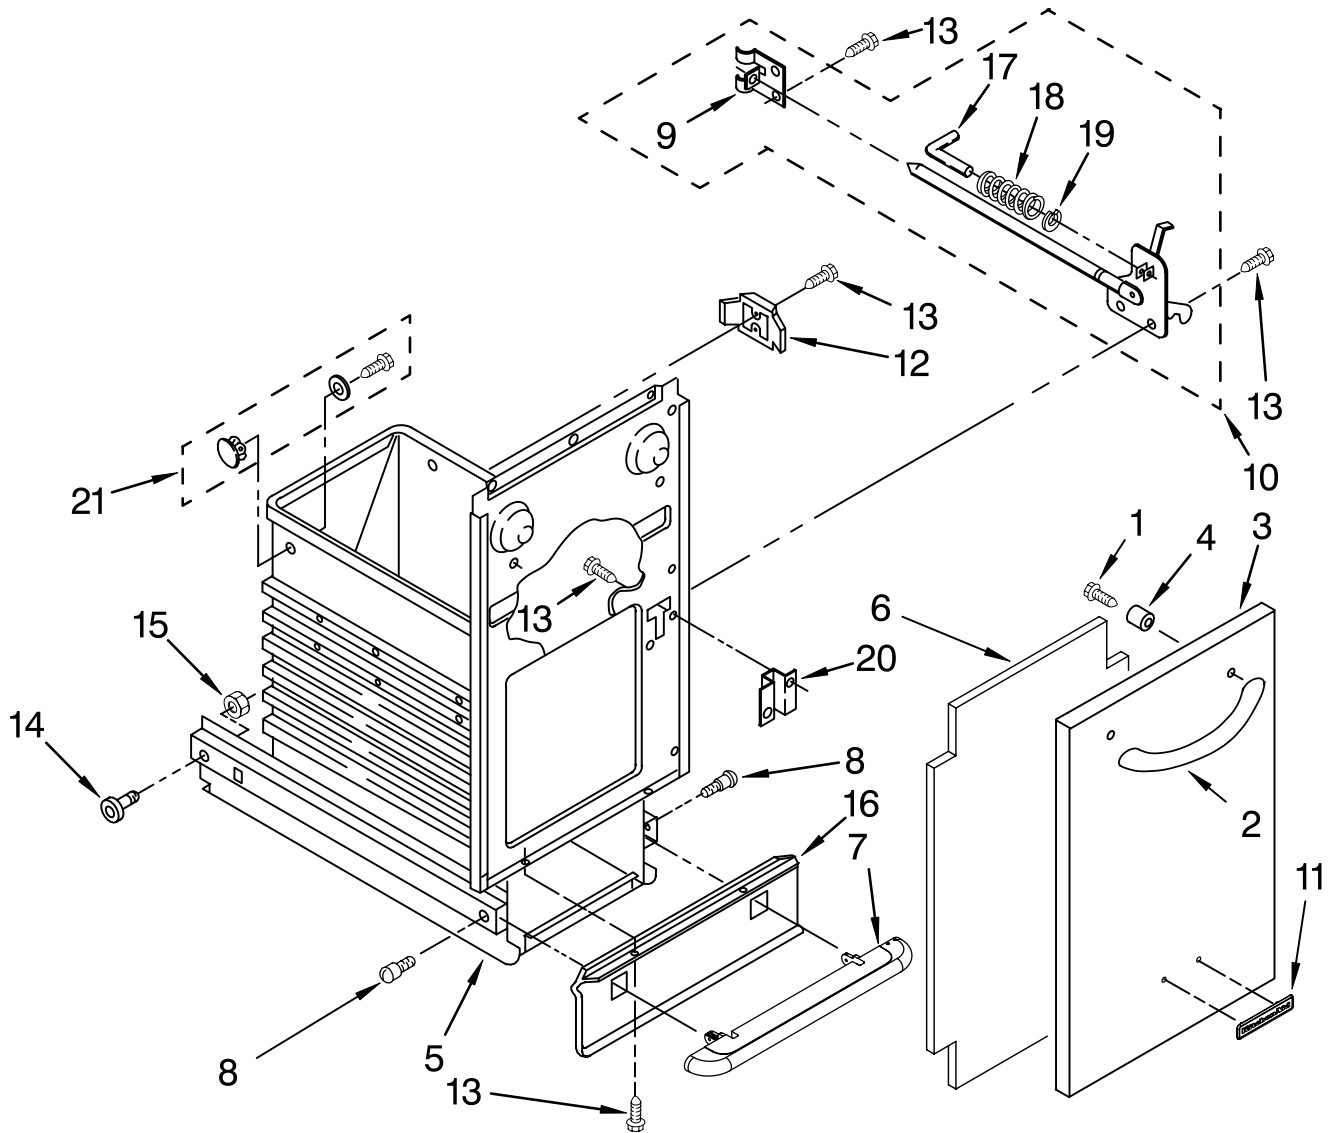

CONTAINER PARTS

For Models: KUCS03CTWH0, KUCS03CTBL0, KUCS03CTSS0
(White) (Black) (Stainless)

Illus. No.	Part No.	DESCRIPTION
1	246131	Screw
2	9872206W	Handle, Container White
	9872206B	Black
	9872206S	Stainless
3	9872241W	Panel, Container White
	9872241B	Black
	9872241S	Stainless
4	9871563	Spacer, Handle
5	9870996	Container Assembly
6	9872153	Insulation, Panel

Illus. No.	Part No.	DESCRIPTION
7	9871989W	Pedal, Foot White
	9871989B	Black
8	780263	Screw, Shoulder #8-32 x 3/8 (2)
9	776395	Guide, Rear Latch
10	9870066	Latch Assembly
11	W10021860	Nameplate White
	W10021870	Black
	W10021850	Stainless
12	9871125	Spring, Safety Switch

Illus. No.	Part No.	DESCRIPTION
13	489478	Screw, 8 x 1/2
14	9871602	Container, Bearing Roller
15	776356	Locknut, 3/8-24 (2)
16	9871030	Plate, Toe Guard White
	777328	Black
17	776654	Pin
18	775736	Spring, Latch
19	775735	Ring, "E"
20	775665	Plate, Latch
21	4147703	Retainer, Bag (Contains 4 Each)

FOR ORDERING INFORMATION REFER TO PARTS PRICE LIST