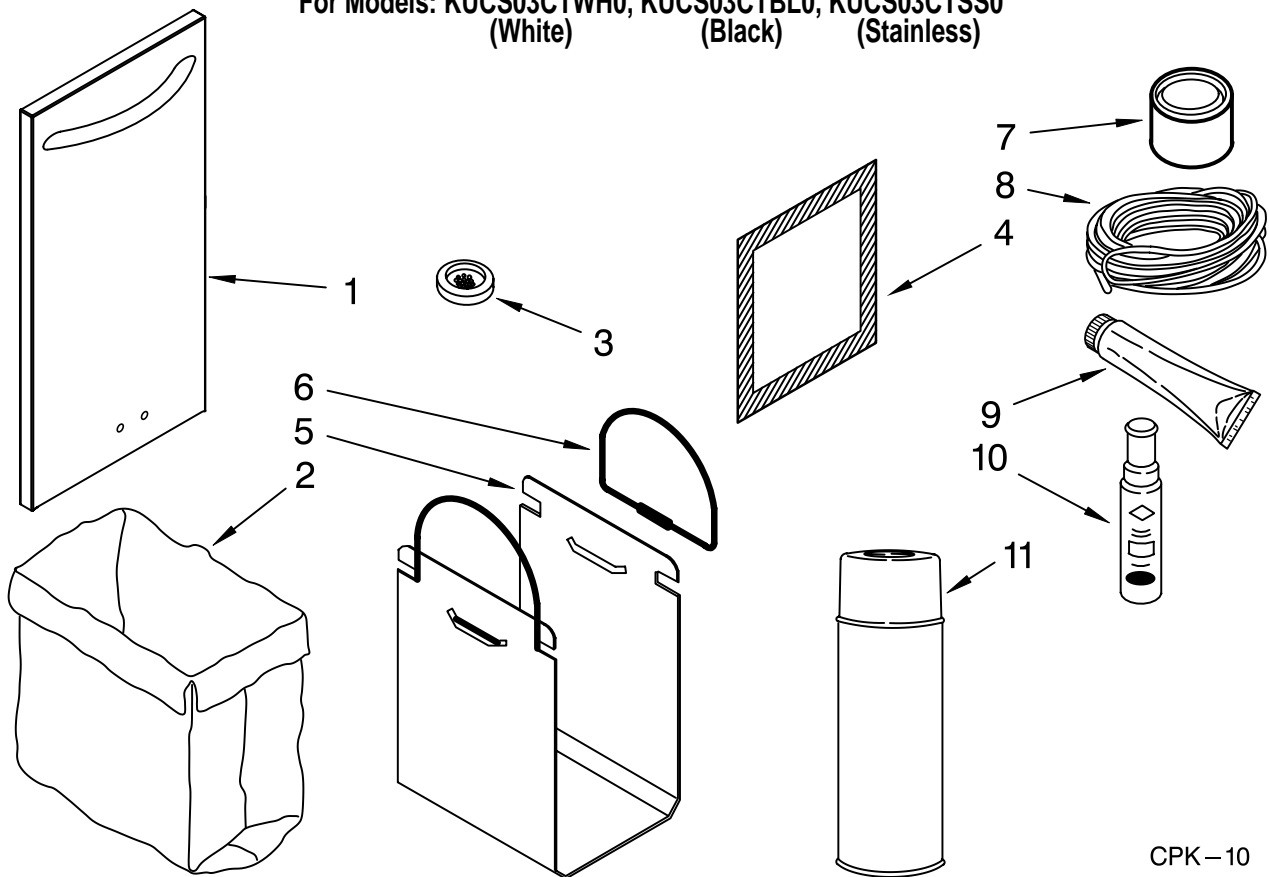

ACCESSORY PARTS

For Models: KUCS03CTWH0, KUCS03CTBL0, KUCS03CTSS0
(White) (Black) (Stainless)

CPK-10

Illus. No.	Part No.	DESCRIPTION	Illus. No.	Part No.	DESCRIPTION	Illus. No.	Part No.	DESCRIPTION
The Accessory Parts Listed Below May or May Not Be Included With Your Compactor.			5	13030	Carrier, Bag (Includes No. 6)	11		Paint, Spray 13 Oz.
1		Panel, Container Front/Handle	6	777108	Handle, Bag Carrier	350956		Almond
	4396297	White/White	7	675351	Grease, 4 Oz. (Use on Power Screw & Ram Pressure Pads)	285006		Black
	4396296	Black/Black	8		Wire, 25' Roll	4392901		Biscuit
	4396298	Biscuit/Biscuit		10875	Blue 16 Ga.	350930		White
	4396299	Cobalt Blue/SSt.		242820	Black 14 Ga.	OPTIONAL PARTS NOT ILLUSTRATED		
	4396300	Empire Red/SSt.		242825	Red 14 Ga.	Framed Trim Kits 9871382 White 9871383 Black 9871600 Biscuit Previous Architect Series Handle Kit 8564945 Stainless Steel		
	9871805	Majestic Yellow w/SSt. Handle		242826	White 14 Ga.			
2		Bag, Trash (15" Plastic)		47261	Black 12 Ga.			
	4318921	15 Pack		299885	Red 12 Ga.			
	4318922	60 Pack		47263	White 12 Ga.			
	94318921	12 Boxes of 15 Pack (15" Paper)	9	279368	Adhesive, Insulation (2oz Tube)			
	675186	12 Pack	10		Paint, Touch-Up 1/2 Oz.			
	882652	48 Pack		72107	Almond			
3	777635	Deodorizer, Solid Stick-Ups (2-Pack)		72017	White			
				72032	Black			
4		Deodorizer Block		4892899	Biscuit			
	9872166LG	Lemongrove		8171571	Cobalt Blue			
	9872166GA	Green Apple		8171651	Hunter Green			
	9872166L	Lavender		8171652	Empire Red			
				8171653	Majestic Yellow			

FOR ORDERING INFORMATION REFER TO PARTS PRICE LIST