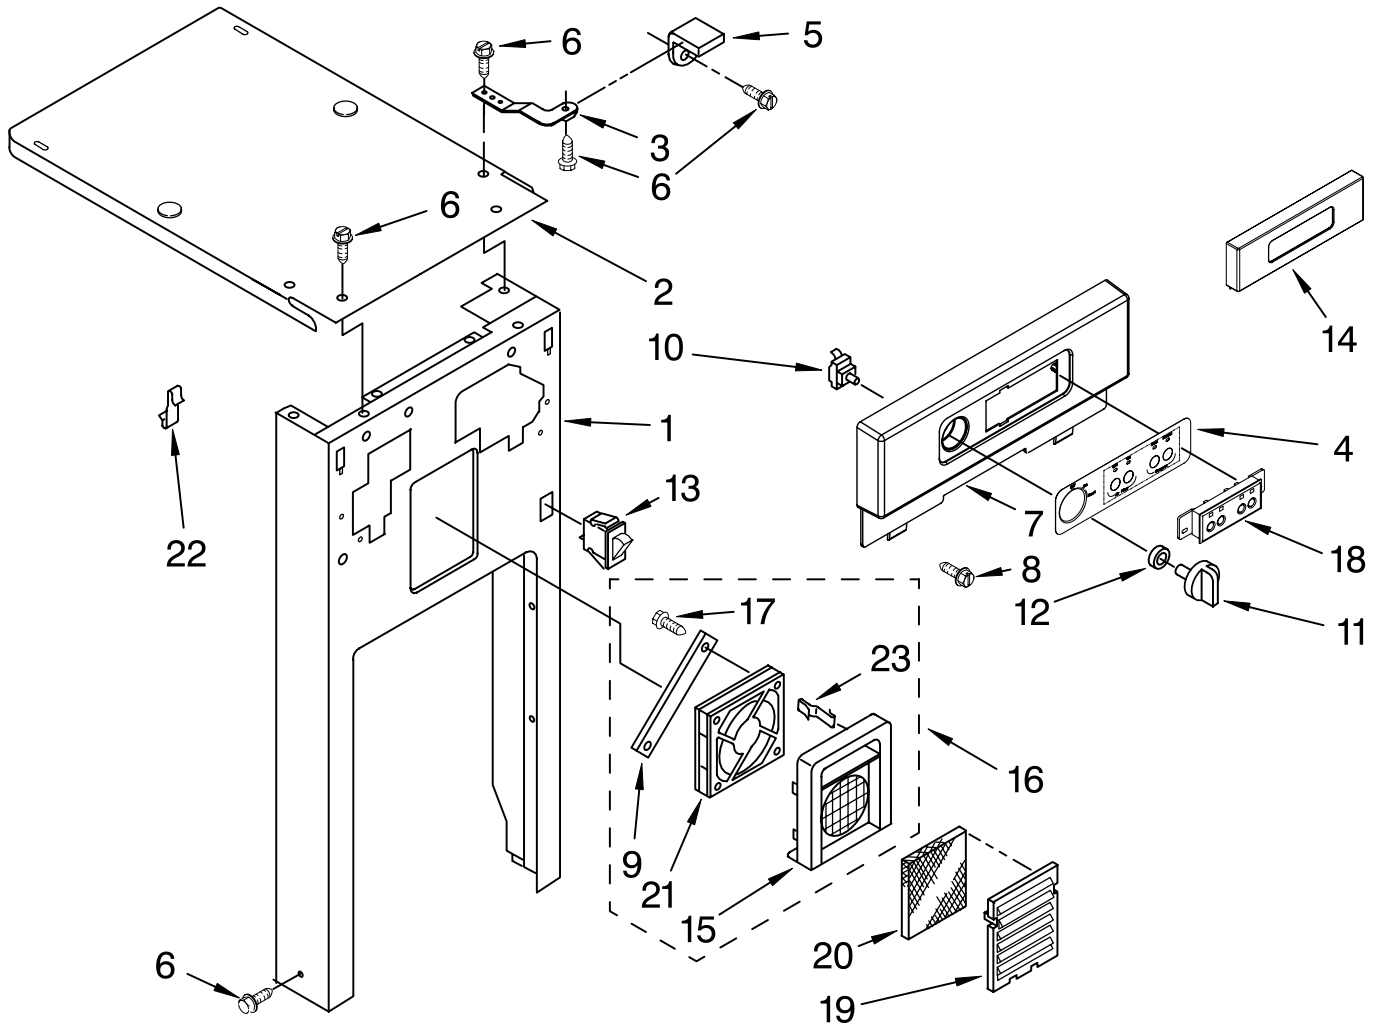

CONTROL PANEL PARTS

For Models: KUCS03CTWH0, KUCS03CTBL0, KUCS03CTSS0
(White) (Black) (Stainless)

Illus. No.	Part No.	DESCRIPTION
1		Panel, Front Frame
	9871073	White
	9871072	Black
2	9871825	Cover, Top
3	9871993	Bracket, Retainer
4		Insert, Escutcheon
	9872325W	White
	9872325B	Black
	9872325S	Stainless
5	780239	Bracket, Retainer (Alternate) (2)
6	489478	Screw, 8 x 1/2AB (6)
7		Escutcheon, Control
	9872144W	White
	9872144B	Black

Illus. No.	Part No.	DESCRIPTION
8	246131	Screw, 6-20 x 3/8 (2)
9	4152703	Strap, Fan
10	608824	Switch, Rotary Start-Run
11		Knob, Rotary Switch
	9871799	White
	9871800	Black
12	777383	Nut, Rotary Switch
13	9871829	Switch, Drawer
14	9872162S	Cover, Console (Stainless Model Only)

Illus. No.	Part No.	DESCRIPTION
15	4151442	Compartment, Air Freshener
16	9871893	Fan Mount Assembly
17	780034	Screw, 10-24 x 3/8
18	9872148	Switch Assembly
19		Cover, Air Freshener
	9870911	White
	9871099	Black
20	4151750	Filter, Charcoal
21	9871051	Fan, Filter
22	4151897	Clip, Wire
23	4151897	S-Clip

FOR ORDERING INFORMATION REFER TO PARTS PRICE LIST